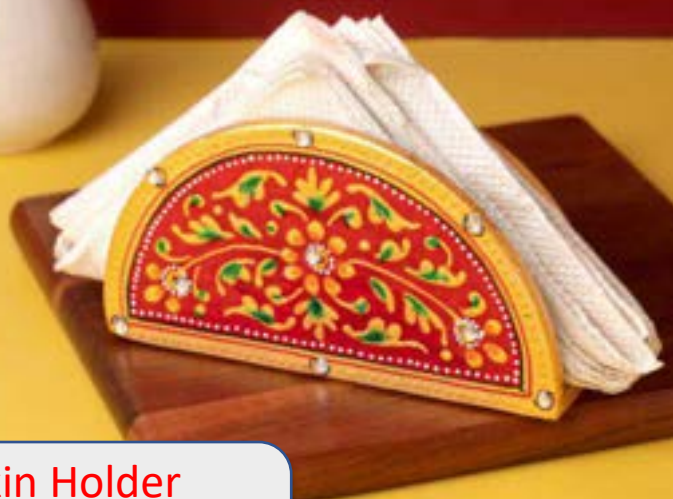

Mobile Ph Holder
Code – THA075MB
Rs 995 / \$ 12.14

9" Serving Set
Code – THA071MB
Rs 2,395 / \$ 29.12

Napkin Holder
Code – THA072MB
Rs 995 / \$ 12.14

Mobile Ph Holder
Code – THA076MB
Rs 995 / \$ 12.14

Napkin Holder
Code – THA073MB
Rs 995 / \$ 12.14