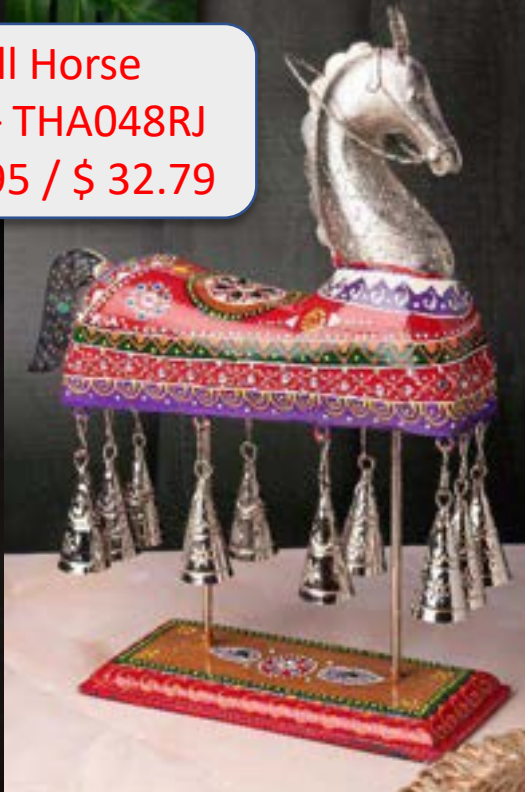

13" Bell Horse
Code – THA048RJ
Rs 2,695 / $ 32.79