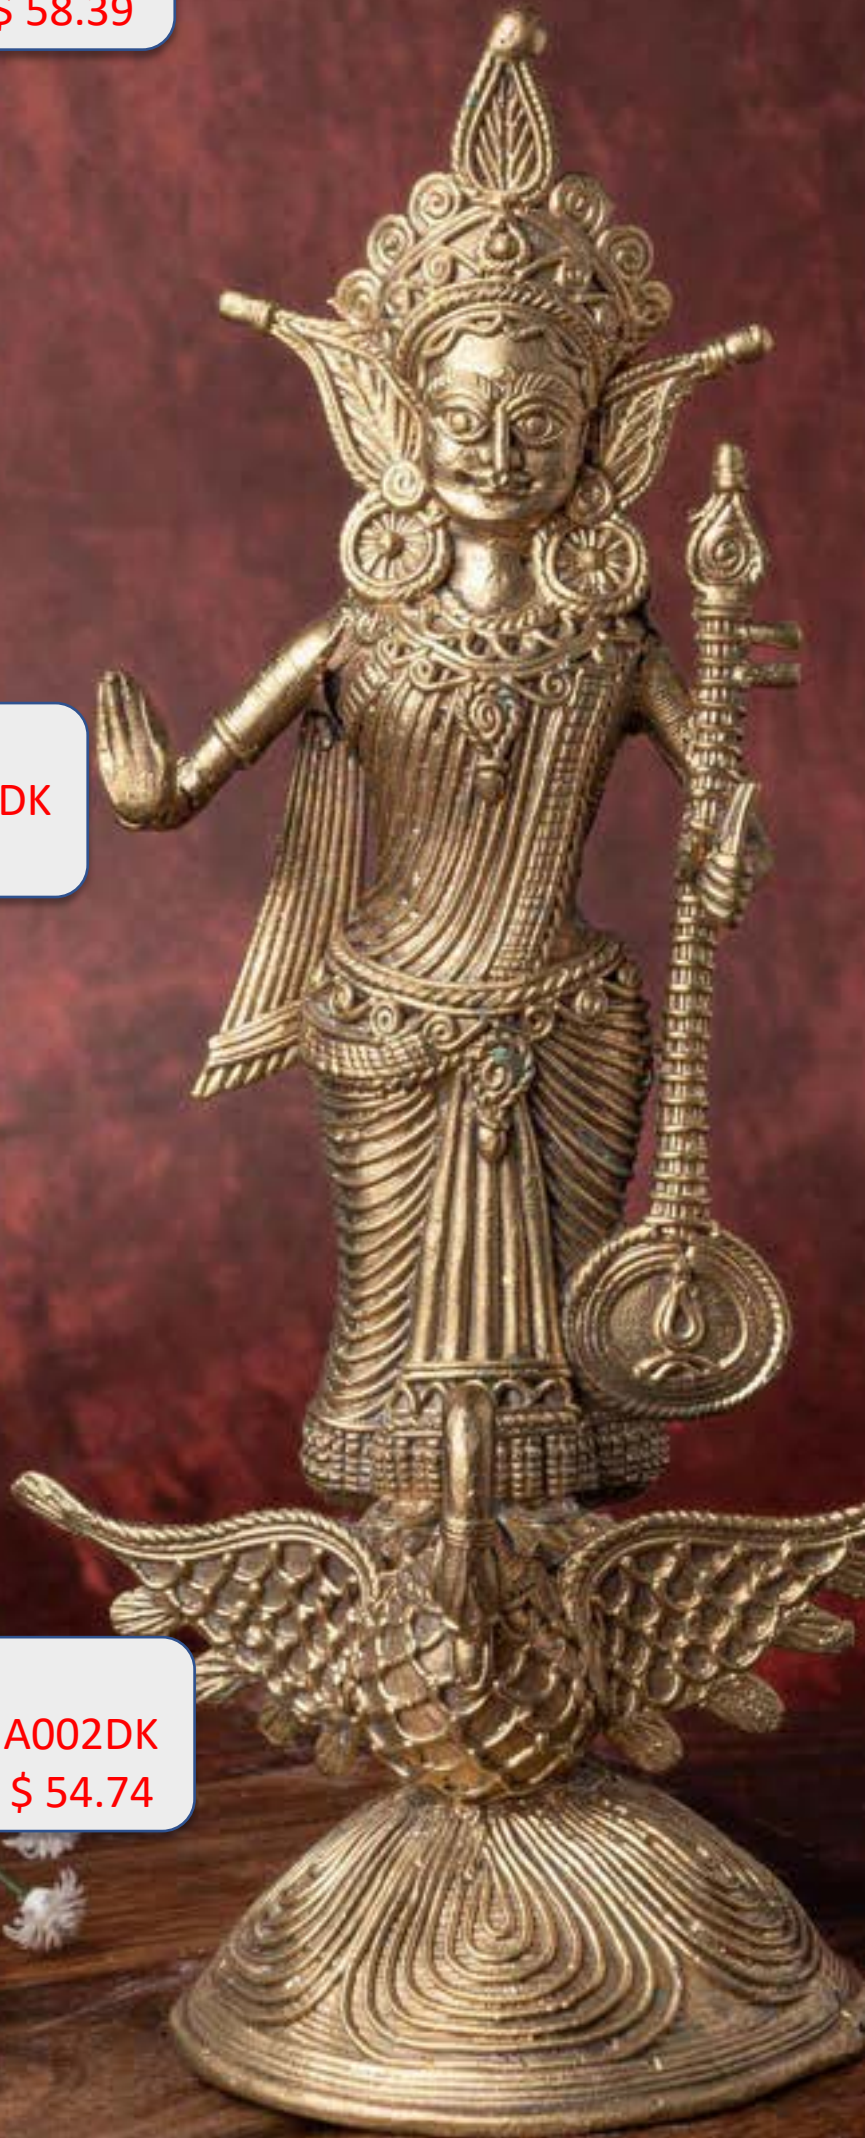

10" Palki
Code – THA002DK
Rs 4,495 / $ 54.74