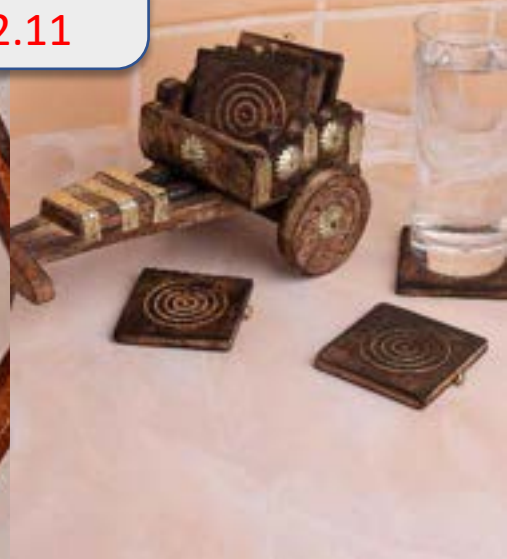

Beer Mug
Code – THA022WD
Rs 975 / \$ 11.87

Vintage Telephone
Code – THA031WD
Rs 4,795 / \$ 58.38

Pair of Horses
Code – THA035WD
Rs 895 / \$ 10.90

Incense Holder
Code – THA032WD
Rs 995 / \$ 12.11

6 pcs Coaster Set
Code – THA037WD
Rs 995 / \$ 12.11