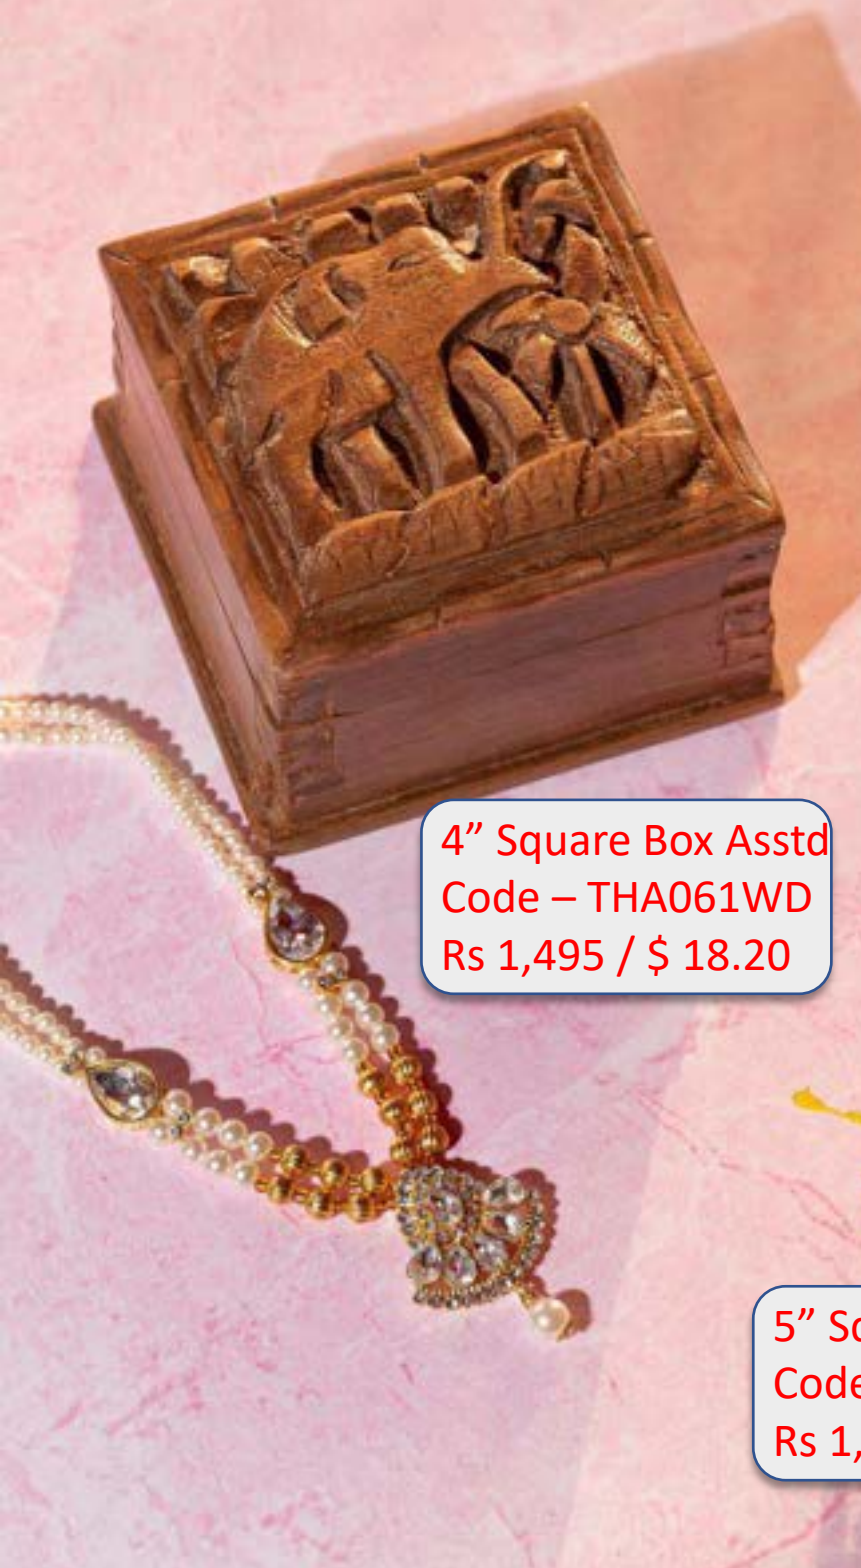

5" Square Box
Code – THA047WD
Rs 1,795 / $ 21.86

4" Square Box Asstd
Code – THA061WD
Rs 1,495 / $ 18.20