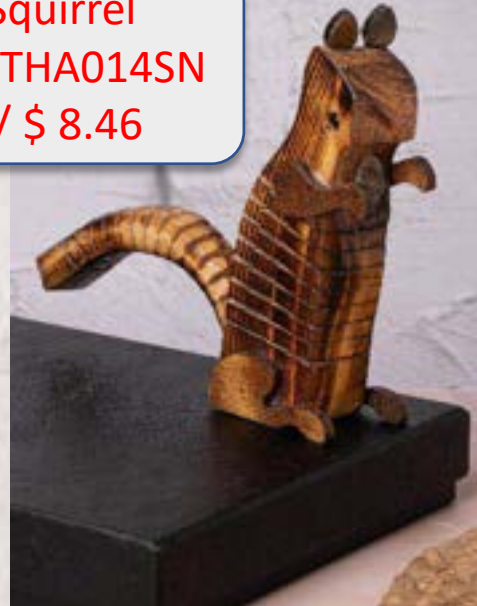

6" Toy Squirrel
Code – THA014SN
Rs 695 / $ 8.46