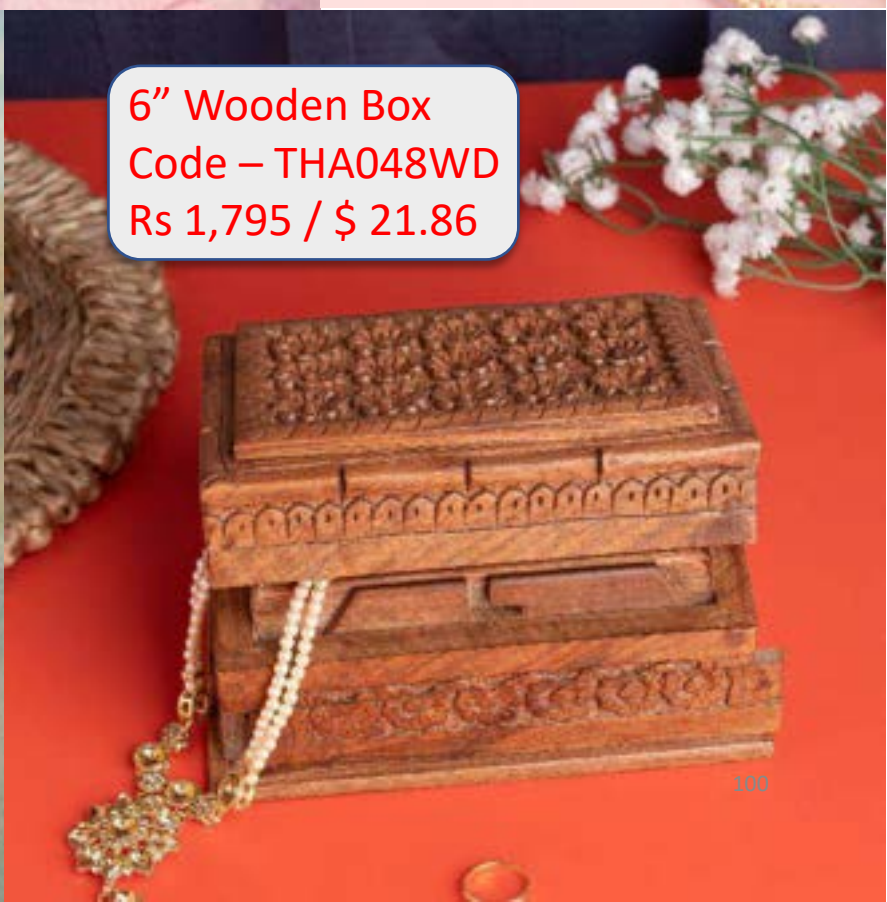

6" Wooden Box
Code – THA048WD
Rs 1,795 / $ 21.86