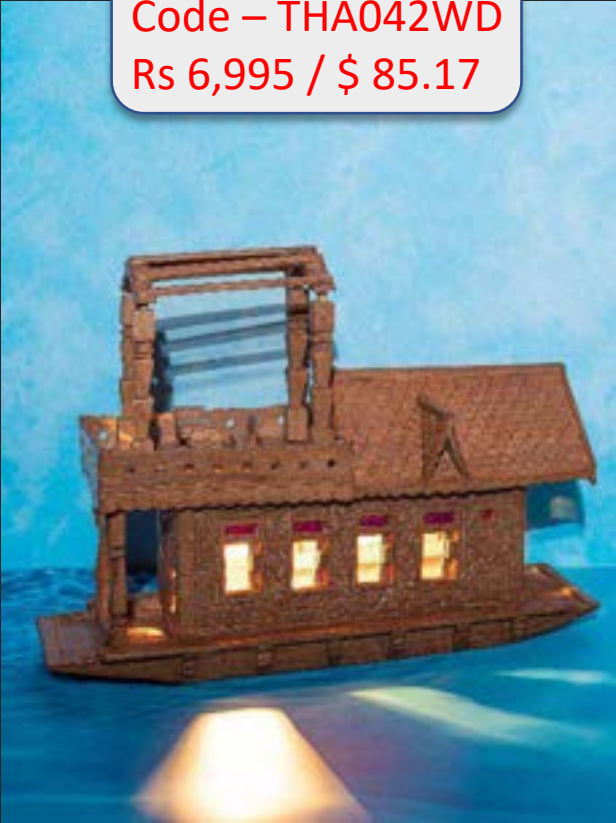

4" Pen Stand
Code – THA038WD
Rs 895 / \$ 10.90

Book Stand
Code – THA040WD
Rs 4,795 / \$ 58.38

15" Deer Head
Code – THA036WD
Rs 995 / \$ 12.11

14" House Boat
Code – THA042WD
Rs 6,995 / \$ 85.17

18" House Boat
Code – THA058WD
Rs 8,995 / \$ 109.52