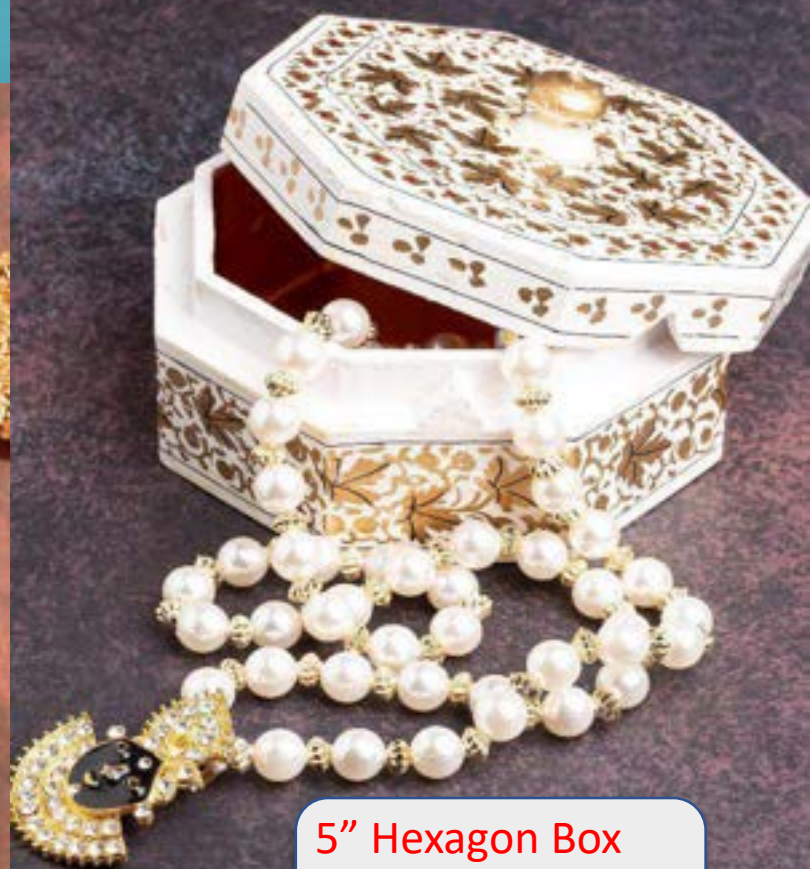

10" Red Tray
Code – THA024PM
Rs 2,295 / \$ 27.95

26" Shikara
Code – THA011PM
Rs 8,995 / \$ 109.54

4" Asst Pen Stand
Code – THA029PM
Rs 495 / \$ 6.04

6" Square Box
Code – THA01PM
Rs 795 / \$ 9.70

5" Hexagon Box
Code – THA002PM
Rs 695 / \$ 8.48