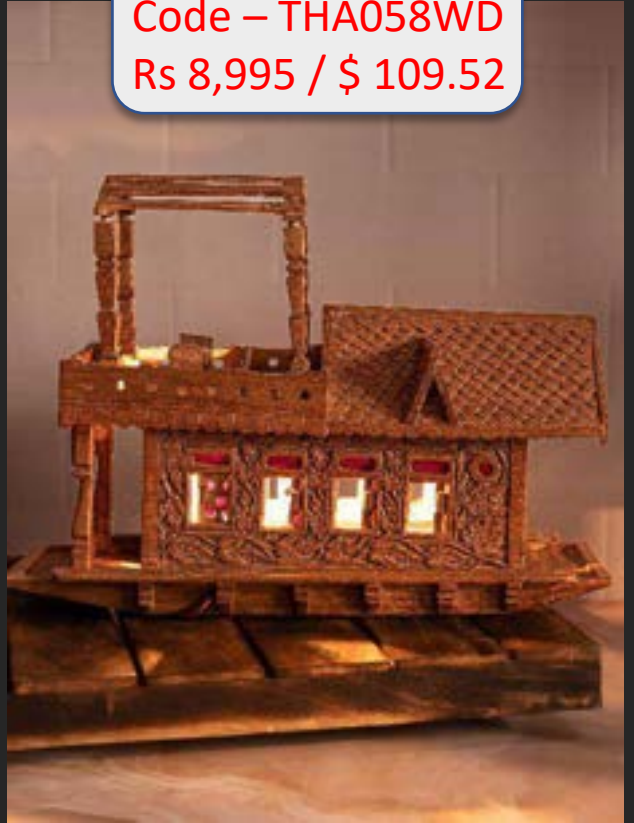

4" Pen Stand
Code – THA038WD
Rs 895 / \$ 10.90

Book Stand
Code – THA040WD
Rs 4,795 / \$ 58.38

15" Deer Head
Code – THA036WD
Rs 995 / \$ 12.11

14" House Boat
Code – THA042WD
Rs 6,995 / \$ 85.17

18" House Boat
Code – THA058WD
Rs 8,995 / \$ 109.52