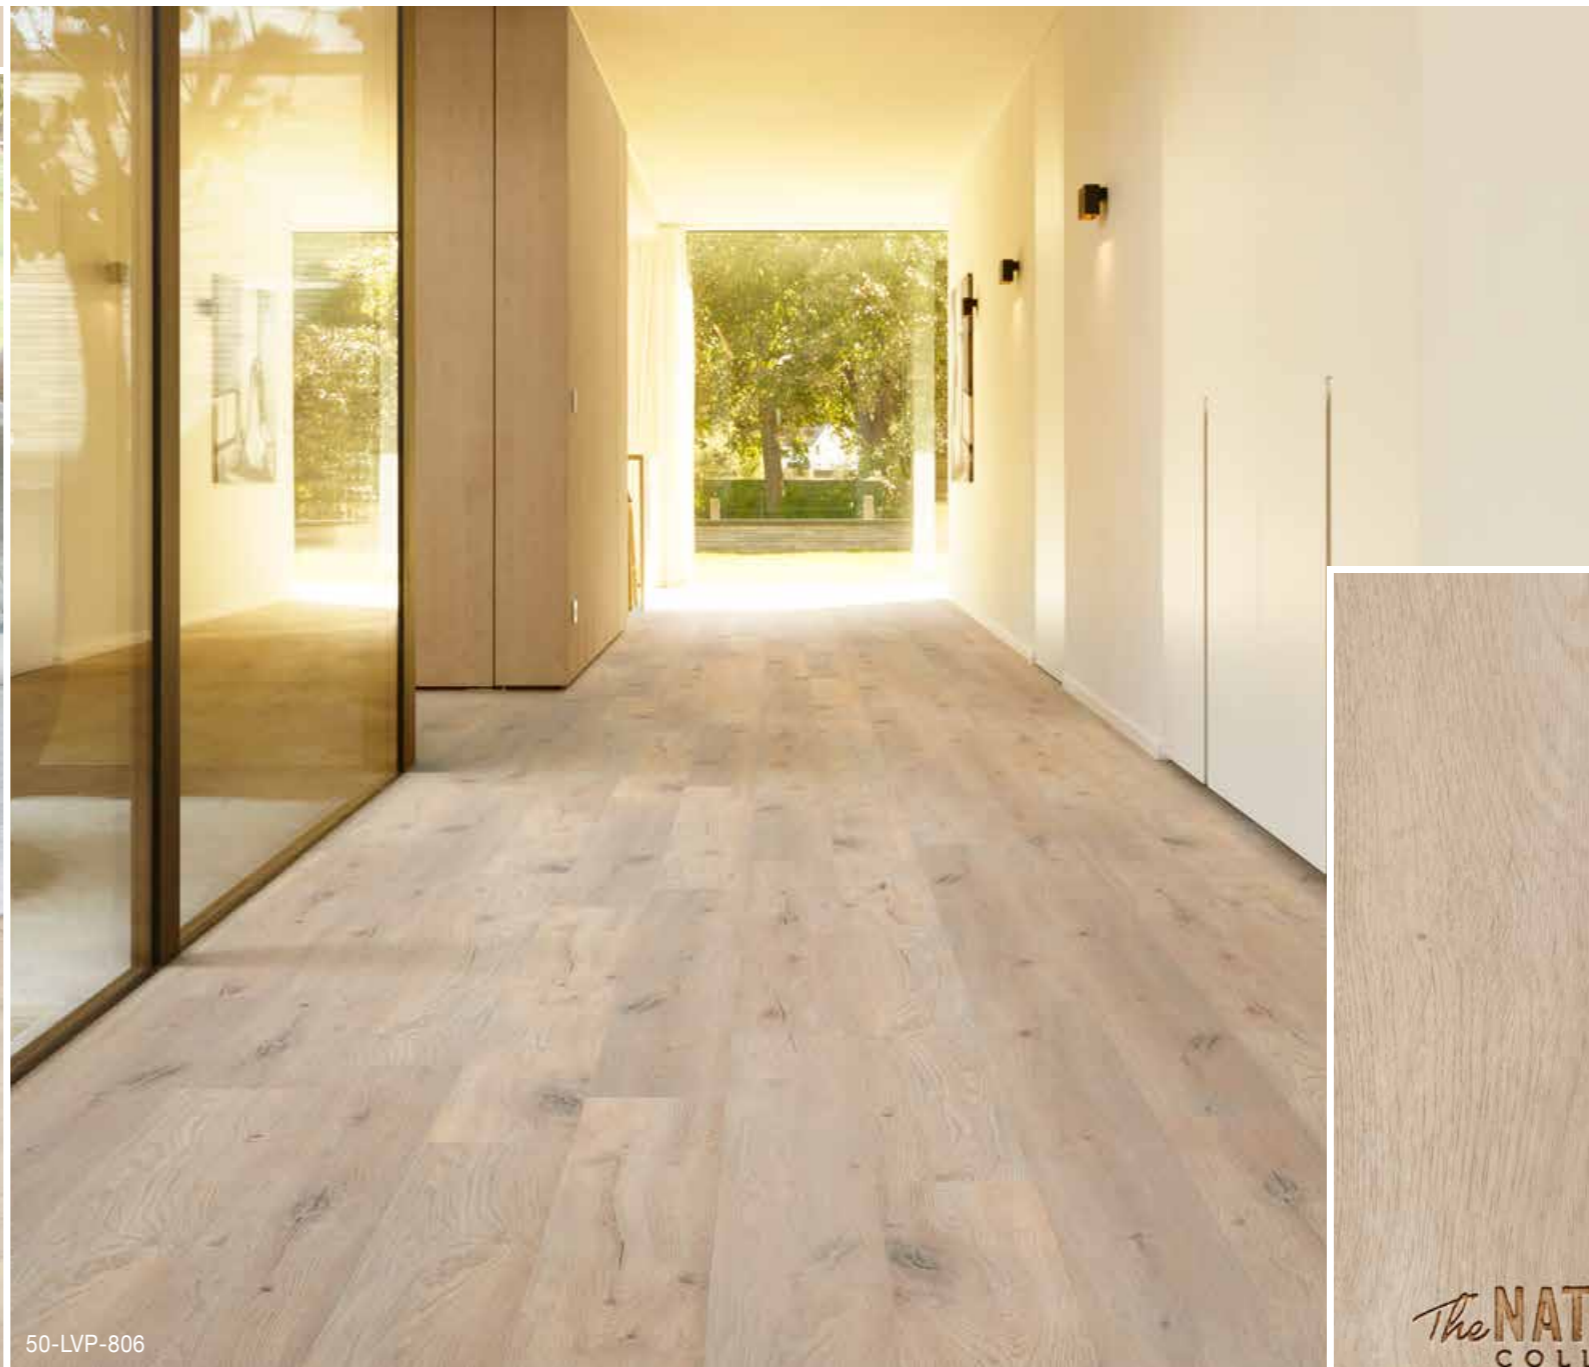

ALSO AVAILABLE IN **HERRINGBONE**

4 V-GROOVE

50-LVPEH-804

50-LVP-804

LUMBER

Standard: 50-LVP-804
Herringbone: 50-LVPEH-804

The **NATURALS**
COLLECTION

DESERT

Standard: 50-LVP-805
Herringbone: 50-LVPEH-805

ALSO AVAILABLE IN HERRINGBONE

The **NATURALS**
COLLECTION

BY CORETEC

ALSO AVAILABLE IN **HERRINGBONE**

4 V-GROOVE

50-LVPEH-806

50-LVP-806

FOREST

Standard: 50-LVP-806
Herringbone: 50-LVPEH-806

The **NATURALS** BY CORING
COLLECTION

MEADOW

Standard: 50-LVP-807
Herringbone: 50-LVPEH-807

50-LVP-807

ALSO AVAILABLE IN HERRINGBONE 4 V-GROOVE

50-LVPEH-807