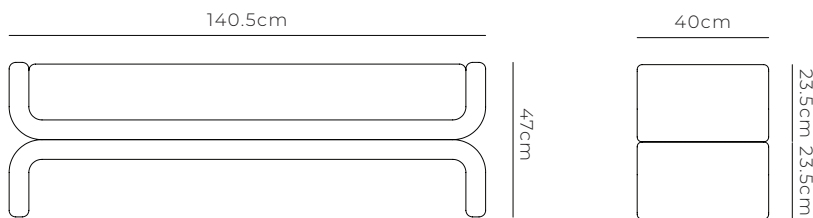

DIMENSIONS

COMPOSITION

Frame	-	Pine & plywood timber
Seat	-	High density foam & fibre sheet

CARE

- Always lift furniture units, never drag.
- Vacuum regularly to maintain fabric.
- Avoid direct sunlight, this can cause fading.
- Always spot test any cleaning method.
- Attend to spills immediately.
- For added protection, anti-stain products and repellents can be applied.

For care and cleaning advice for specific fabrics, please refer to our Product Care document.

WARRANTY

All upholstered frames and fabrics are covered under a 2 year warranty. This includes manufacturing and material defects, provided this is not due to normal wear and tear or a natural characteristic of the fabric. This excludes products that are damaged through misuse, accident or abnormal use.

For further details, please see our company policy.

FABRICS

Copenhagen

Opal