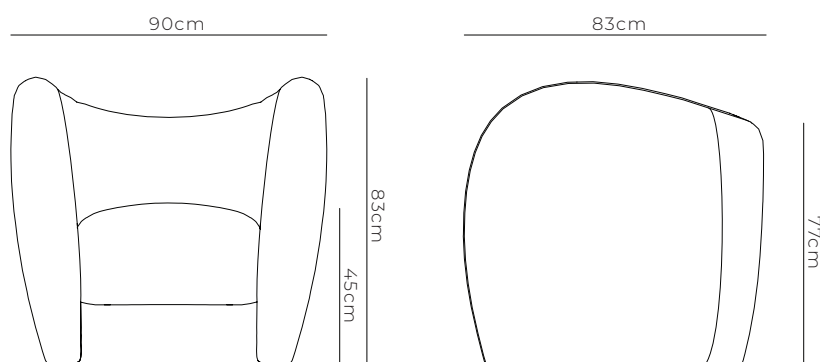

Bounce Armchair

The Bounce Armchair has a sweeping curved shape and sculptural arms, making it a statement piece that's sure to become a focal point in your home.

DIMENSIONS

FABRICS

Copenhagen

Charcoal

Navy