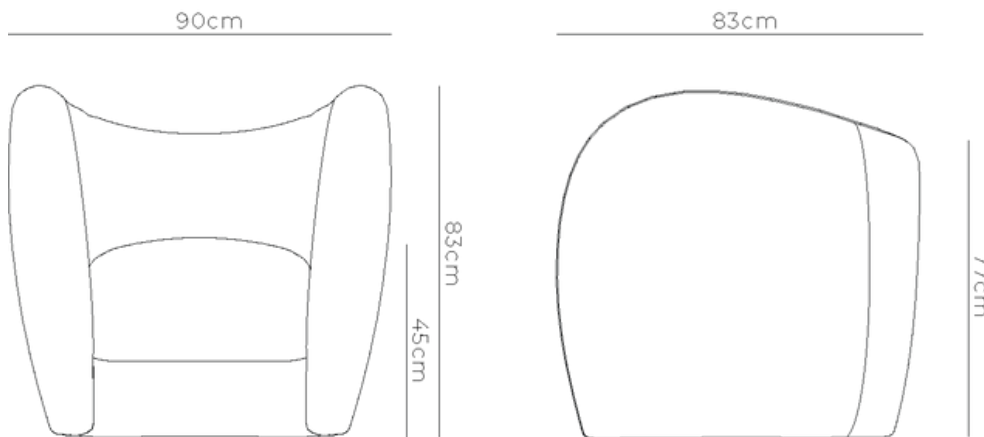

## Bounce Armchair

The Melbourne Designed Bounce Armchair has a sweeping curved shape and sculptural arms, making it a statement piece that's sure to become a focal point in your home.

### DIMENSIONS

Height: 83cm  
 Width: 90cm  
 Depth: 83cm  
 Seat Height: 45cm