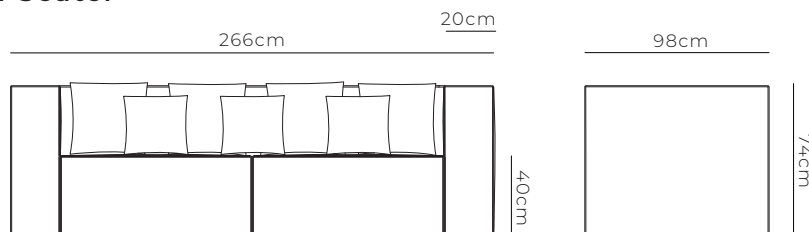

Block Sofa

The Block Sofa is minimal yet bold. Its clean lines and oversized arms that wrap seamlessly around the entire body commands a presence in any space.

DIMENSIONS

2 Seater

3 Seater

4 Seater

FABRICS

Copenhagen

Opal

Siena

COMPOSITION

- Frame - Plywood timber
- Support - Webbing
- Seat - Medium density foam & fibre filling
- Armrest - High density foam & fibre filling
- Backrest - High density foam & fibre sheet
- Back Cushion - Fibre filling
- Side Cushion - Feather filling