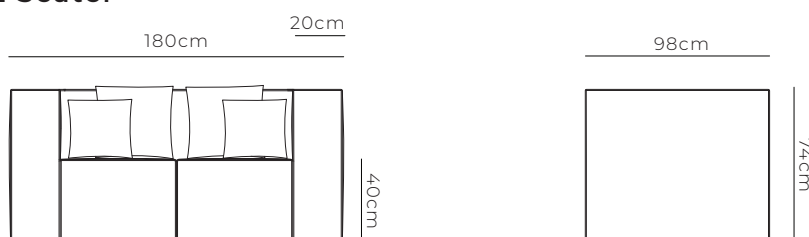

Block Sofa

The Block Sofa is minimal yet bold. Its clean lines and oversized arms that wrap seamlessly around the entire body commands a presence in any space.

DIMENSIONS

2 Seater

3 Seater

4 Seater

FABRICS

Copenhagen