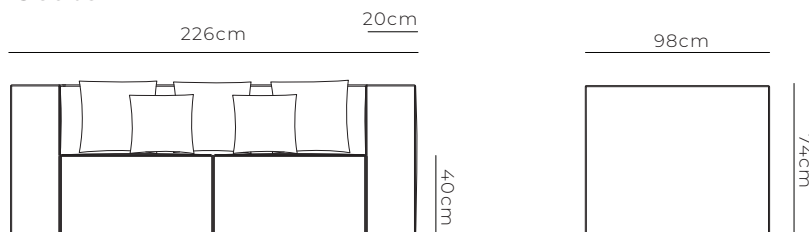

Block Sofa

The Block Sofa is minimal yet bold. Its clean lines and oversized arms that wrap seamlessly around the entire body commands a presence in any space.

DIMENSIONS

2 Seater

3 Seater

4 Seater

FABRICS

Copenhagen

Opal

Siena

COMPOSITION

- Frame - Plywood timber
- Support - Webbing
- Seat - Medium density foam & fibre filling
- Armrest - High density foam & fibre filling
- Backrest - High density foam & fibre sheet
- Back Cushion - Fibre filling
- Side Cushion - Feather filling