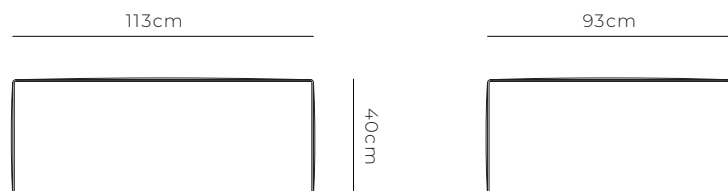

Block Ottoman

The Block Ottoman is minimal yet bold. With its clean lines and loose fit fabric, it can act as a chaise or ottoman and elevates any space with its classic design.

DIMENSIONS

COMPOSITION

- | | | |
|-------|---|--|
| Frame | - | Pine timber, high density foam & fibre sheet |
| Seat | - | Medium density foam, fibre filling & fibre sheet |