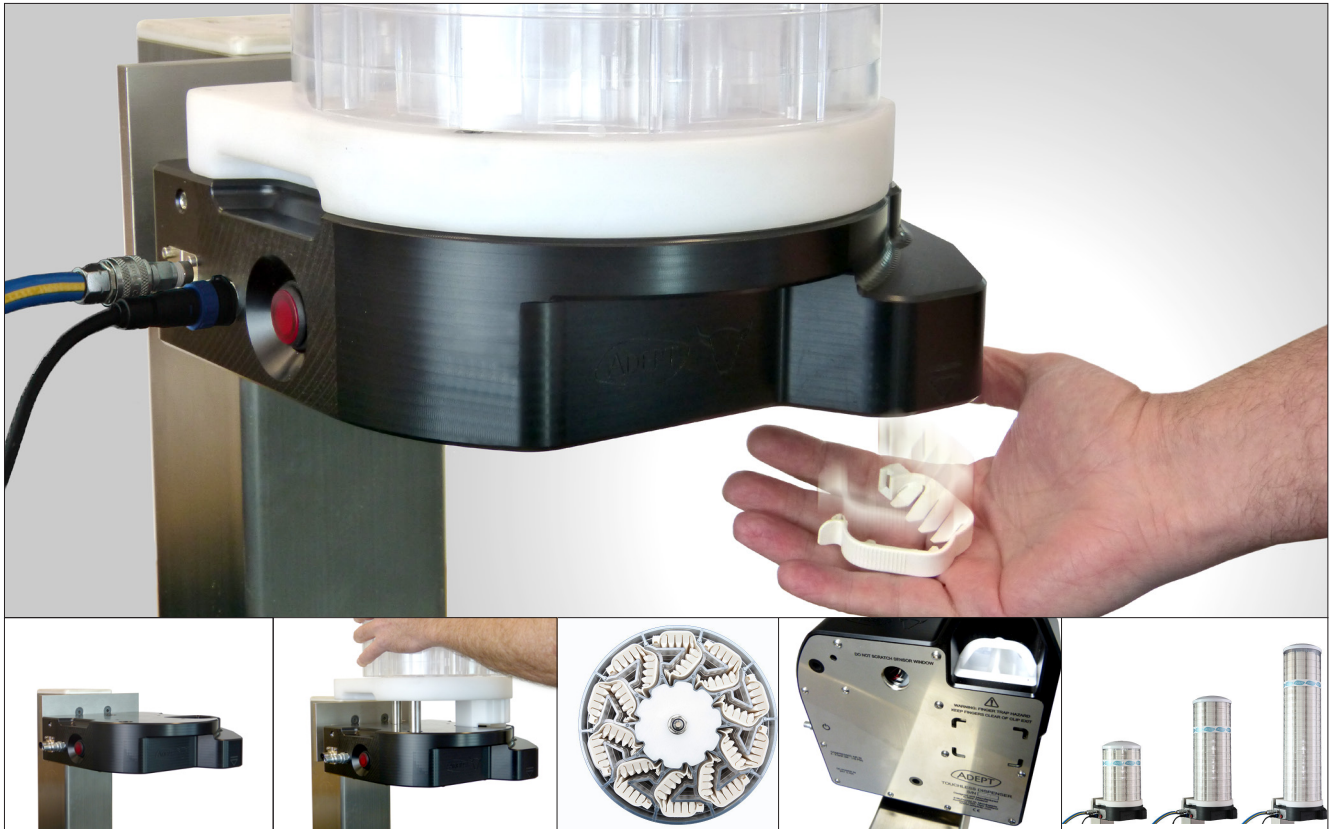

# CLIP DISPENSERS

## TOUCHLESS

Adept Touchless Dispensers are the new standard in contamination free clip dispensing. Developed to hold and dispense the Adept Beef and Lamb Cartridge Clips, the dispenser utilizes the latest technology to quickly deliver a clip with zero risk of cross contamination due to its non contact functionality. This system helps ensure maximum operator speed and efficiency.

- > Touch free clip dispensing
- > High speed operation - ultimate process efficiency
- > Zero cross-contamination transfer between clips
- > Designed for maximum reliability and safety
- > Quick and easy to load
- > Reduce clip wastage
- > Multiple capacity options available
- > Small footprint and positioning flexibility

Product Code	1020-850 Base 1020-910 Carousel 500 1020-920 Carousel 750
Clip Capacity	500 Clip 750 Clip
Dimensions	L: 256mm, W: 220mm, H: 421mm (250), 673mm (500), 925mm (750)
Mounting	Adept universal mounting bracket (included)
Electrical	110-240VAC, 24V Power adapter (included)
Pneumatic	80 PSI (recommended pressure)
Compatible Clips	Beef clip cartridges (1305-002) Lamb clip cartridge (0664-001)