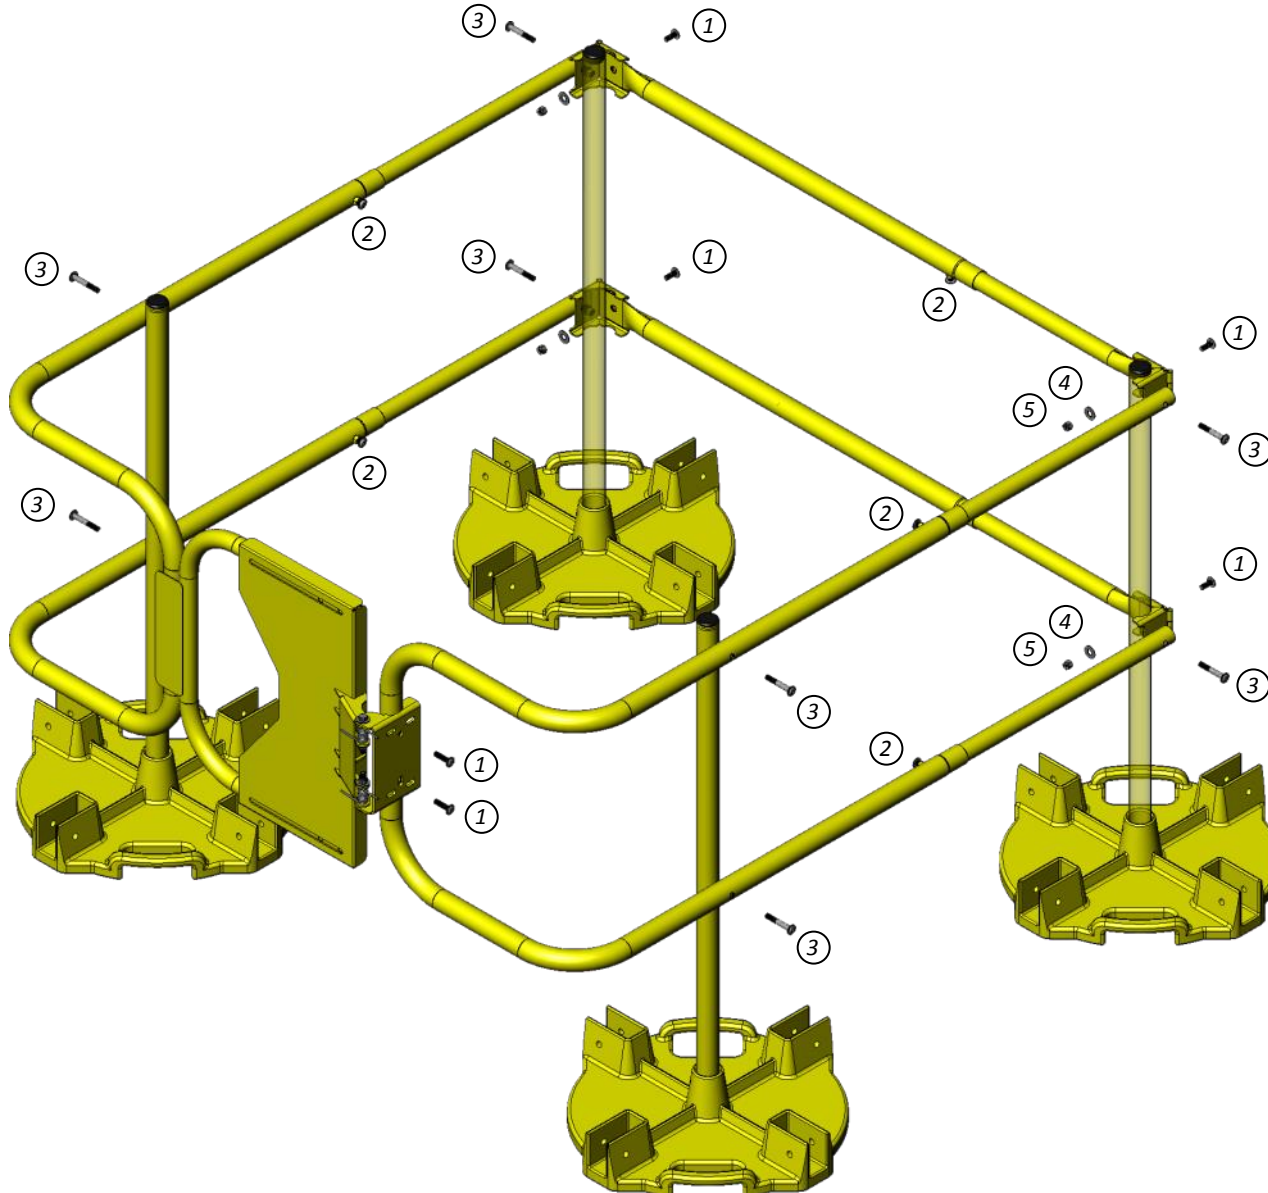

LEADING EDGE SAFETY

Ballasted Roof Hatch Guardrail

- ① 3/8"-16 x 1" Flange Head Fastener
- ② 3/8"-16 x 3/4" Flange Head Fastener
- ③ 3/8"-16 x 2-1/2" Flange Head Fastener
- ④ 3/8" Washer
- ⑤ 3/8"-16 Nylon-Insert Locknut

888-990-2990
www.leadingedgesafety.net