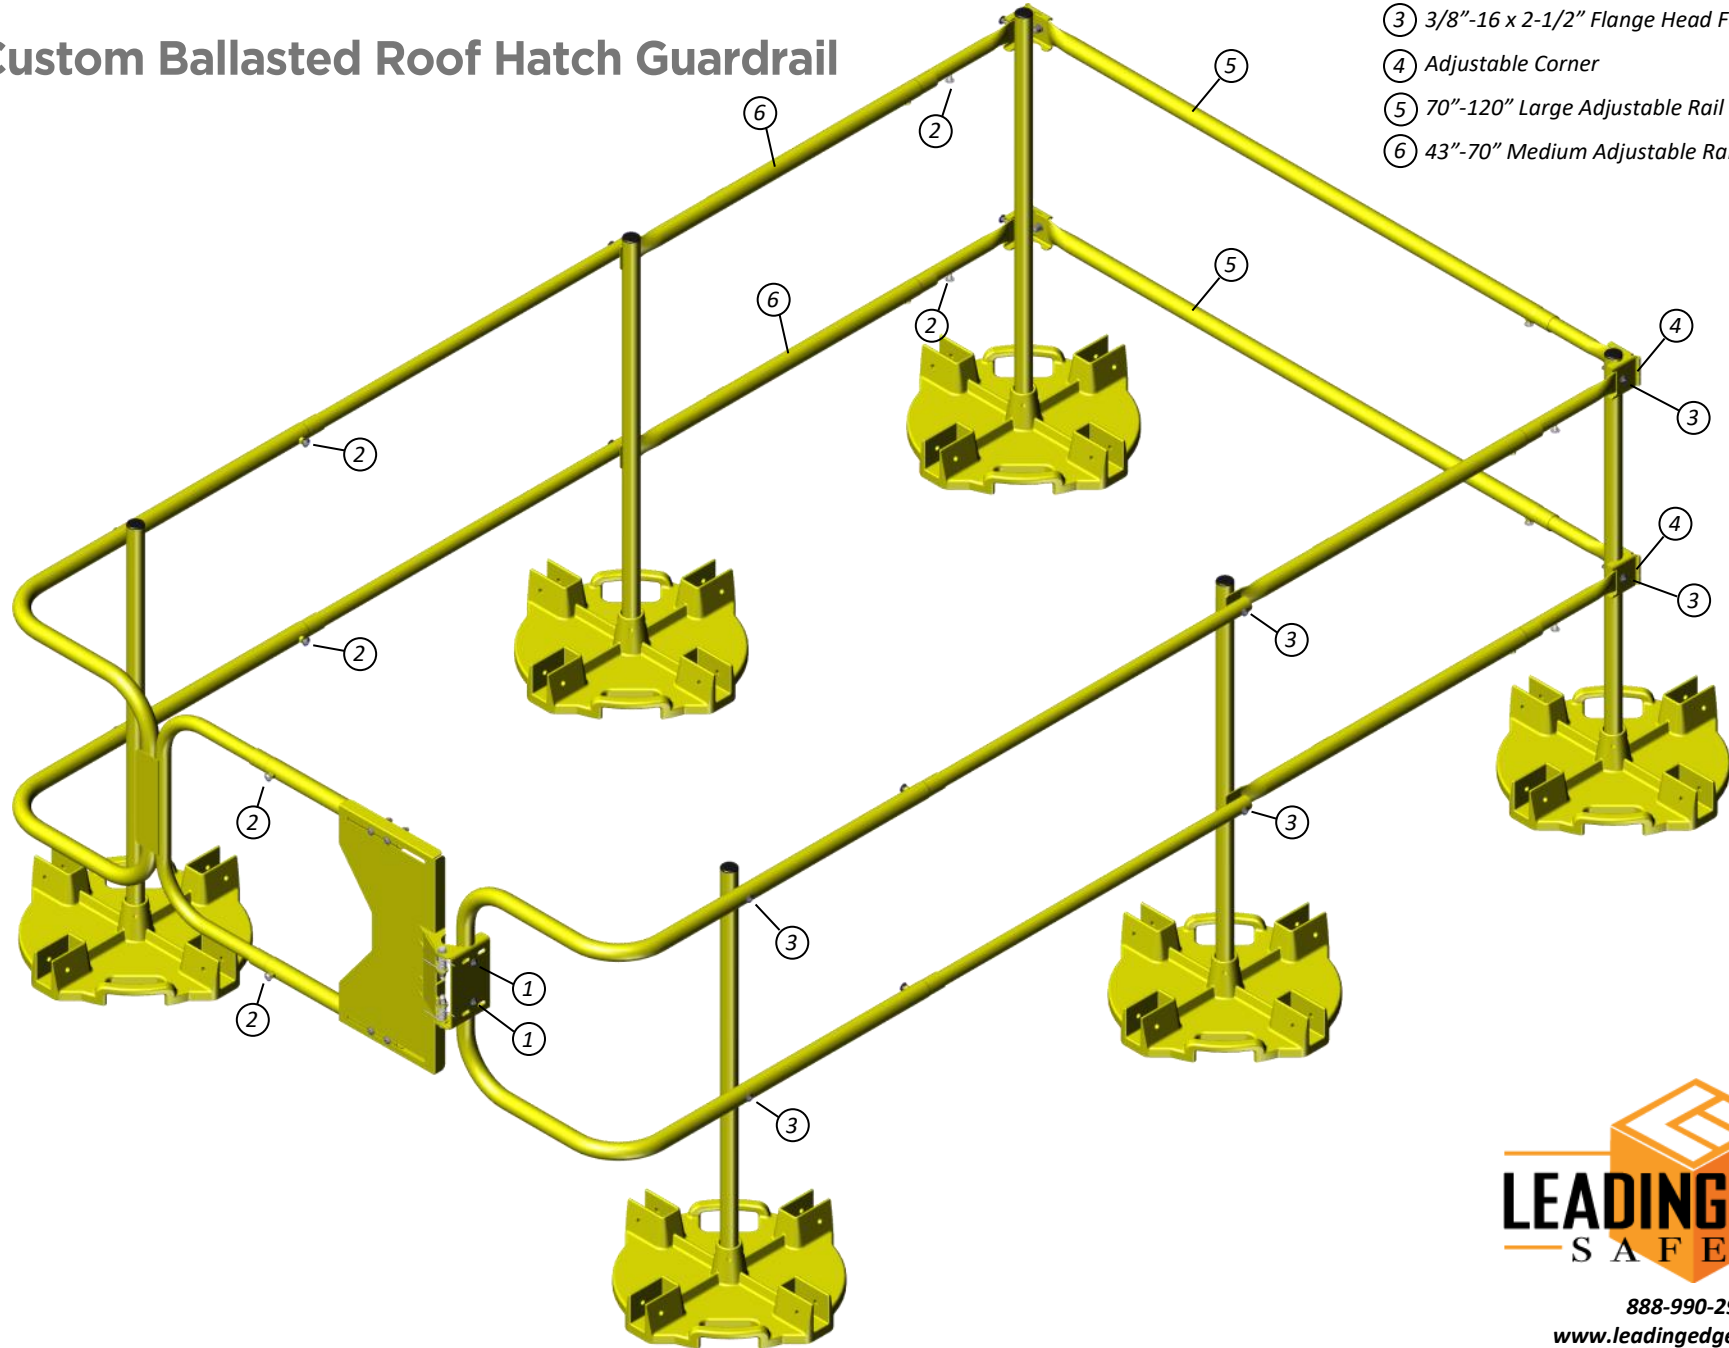

LEADING EDGE SAFETY

Custom Ballasted Roof Hatch Guardrail

- ① 3/8"-16 x 1" Flange Head Fastener
- ② 3/8"-16 x 3/4" Flange Head Fastener
- ③ 3/8"-16 x 2-1/2" Flange Head Fastener
- ④ Adjustable Corner
- ⑤ 70"-120" Large Adjustable Rail
- ⑥ 43"-70" Medium Adjustable Rail