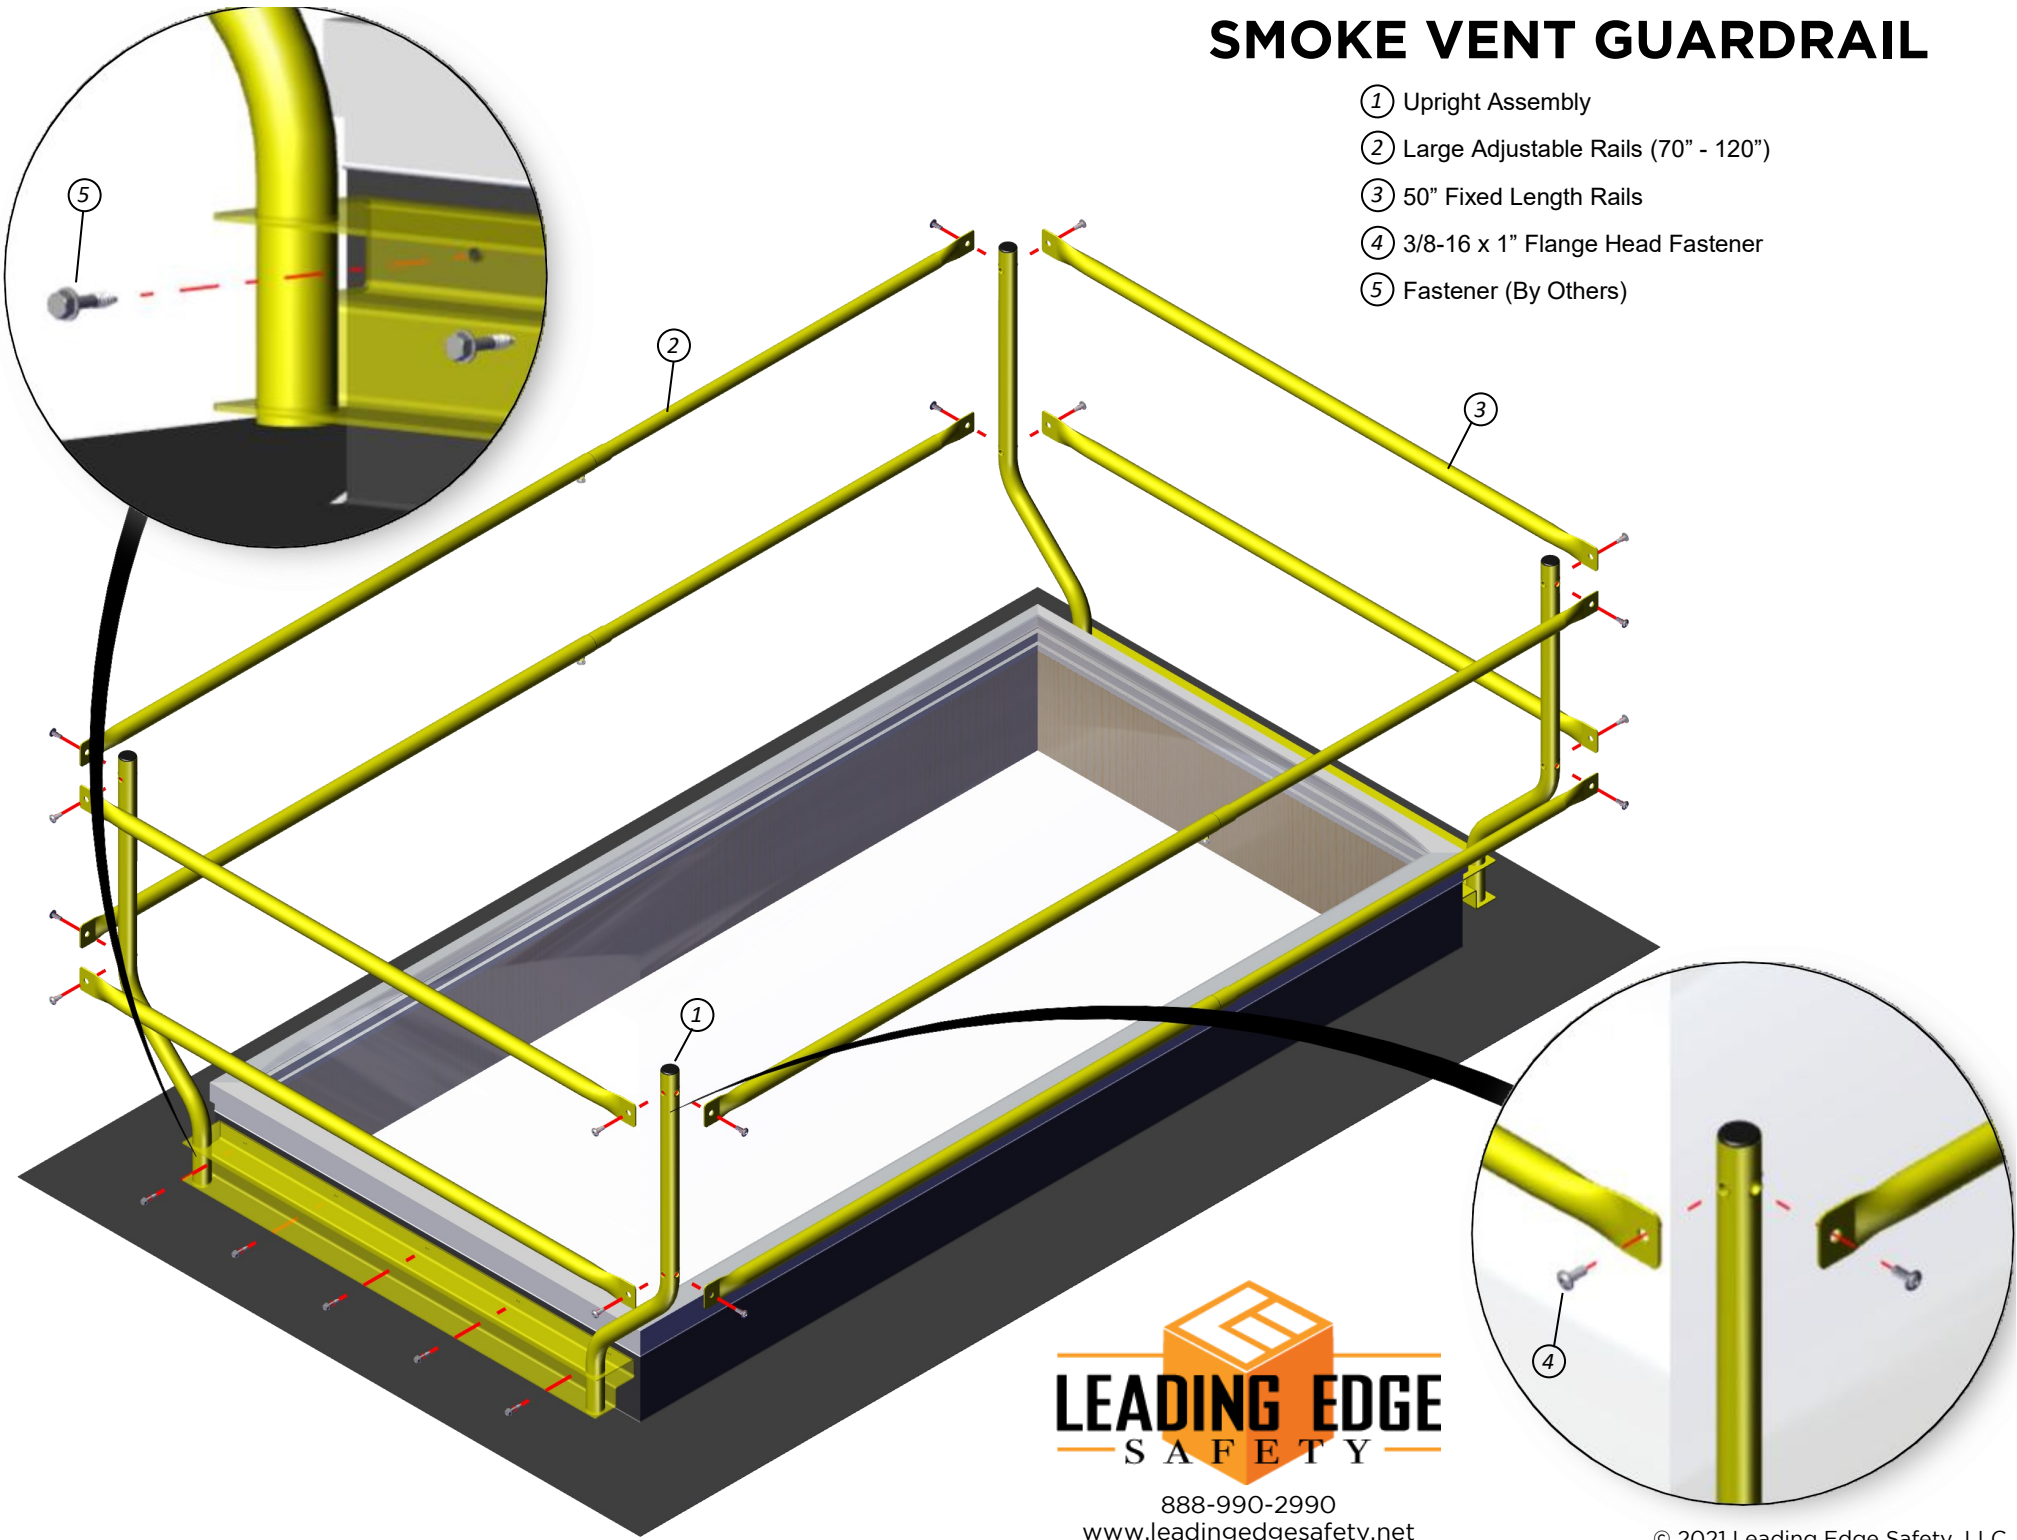

SMOKE VENT GUARDRAIL

- ① Upright Assembly
- ② Large Adjustable Rails (70" - 120")
- ③ 50" Fixed Length Rails
- ④ 3/8-16 x 1" Flange Head Fastener
- ⑤ Fastener (By Others)

888-990-2990
www.leadingedgesafety.net