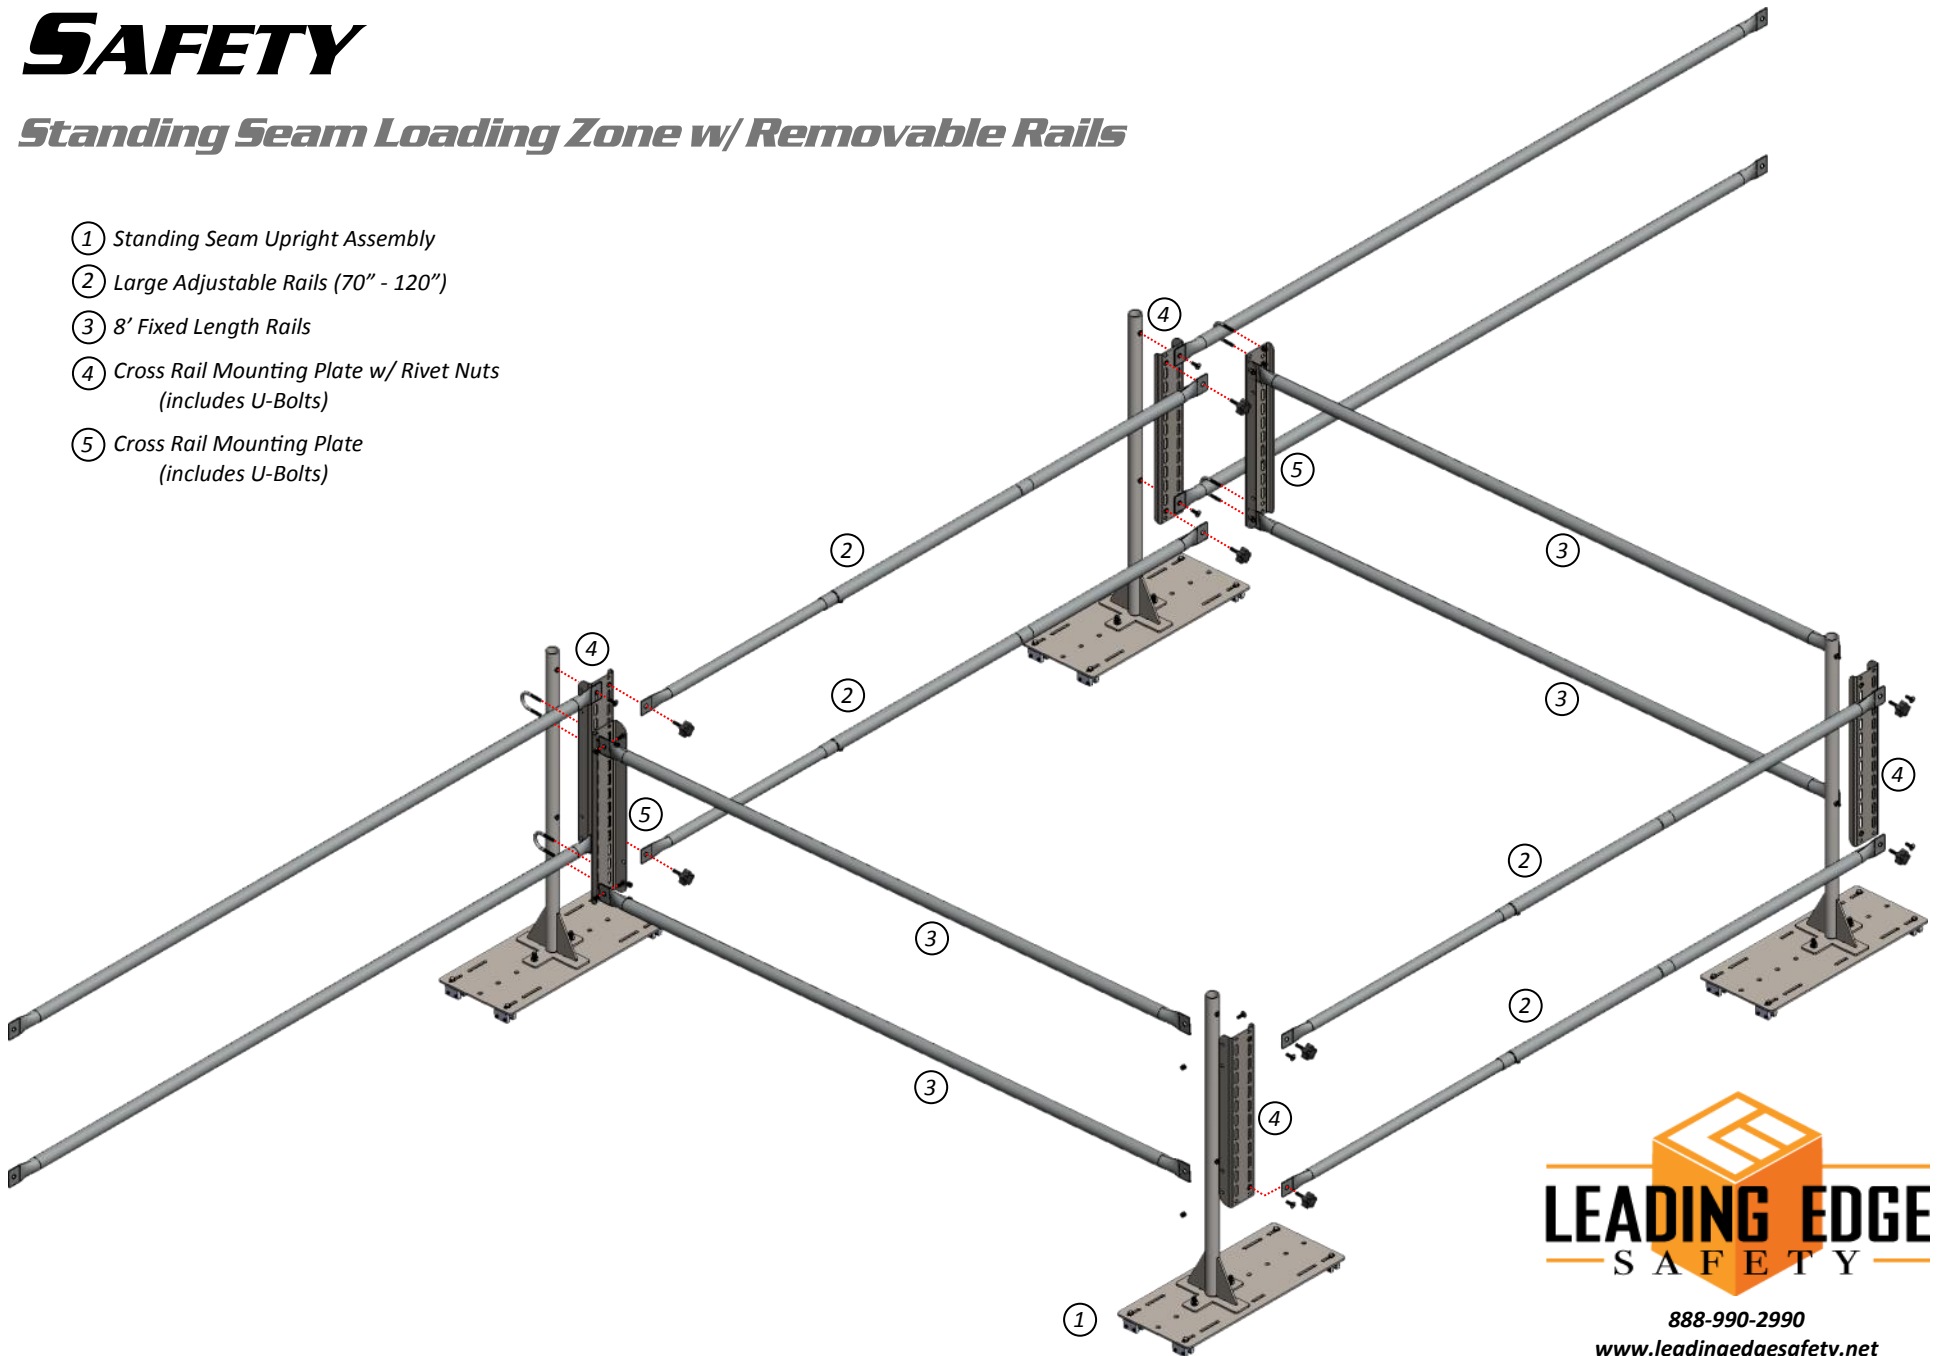

LEADING EDGE SAFETY

Standing Seam Loading Zone w/ Removable Rails

- ① Standing Seam Upright Assembly
- ② Large Adjustable Rails (70" - 120")
- ③ 8' Fixed Length Rails
- ④ Cross Rail Mounting Plate w/ Rivet Nuts (includes U-Bolts)
- ⑤ Cross Rail Mounting Plate (includes U-Bolts)