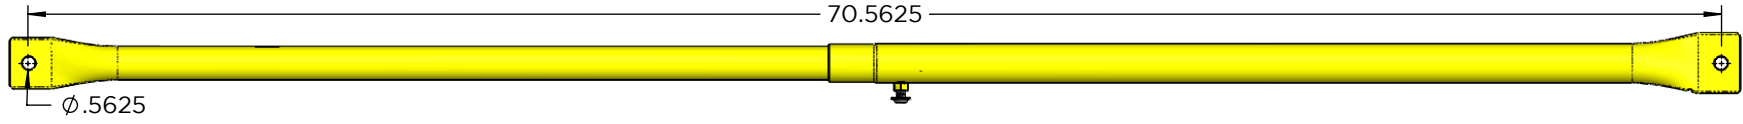

1 2 3 4

NOTES:

All Measurements in Inches
Approx. Part Weight: 12. lbs.

Parts:	Qty:

A

A

B

B

1345 TANEY STREET
 NORTH KANSAS CITY, MO 64116
 (T) 888-990-2990
 (P) 816-471-1349
 SALES@LEADINGEDGESAFETY.NET
 Information in this drawing is for reference only.

Scale: 1/8" = 1" (8.5x11)
 Dwg: RB-ARAIL-70

Raptor Parameter Railing System
 Mid Range Adjustable Rail,
 42.5"-70.5" Slide Range

1 2 3 4