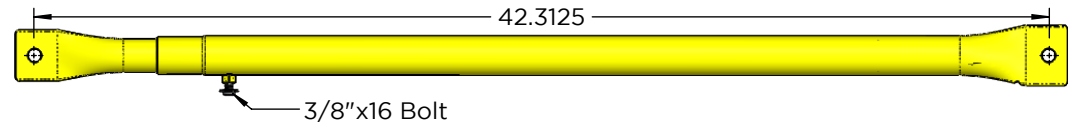

1 2 3 4

NOTES:

All Measurements in Inches
Approx. Part Weight: 12. lbs.

Parts:	Qty:

A

A

B

B

1345 TANEY STREET
 NORTH KANSAS CITY, MO 64116
 (T) 888-990-2990
 (P) 816-471-1349
 SALES@LEADINGEDGESAFETY.NET
 Information in this drawing is for reference only.

Scale: 1/8" = 1" (8.5x11)
 Dwg: RB-ARAIL-70

Raptor Parameter Railing System
 Mid Range Adjustable Rail,
 42.5"-70.5" Slide Range

1 2 3 4