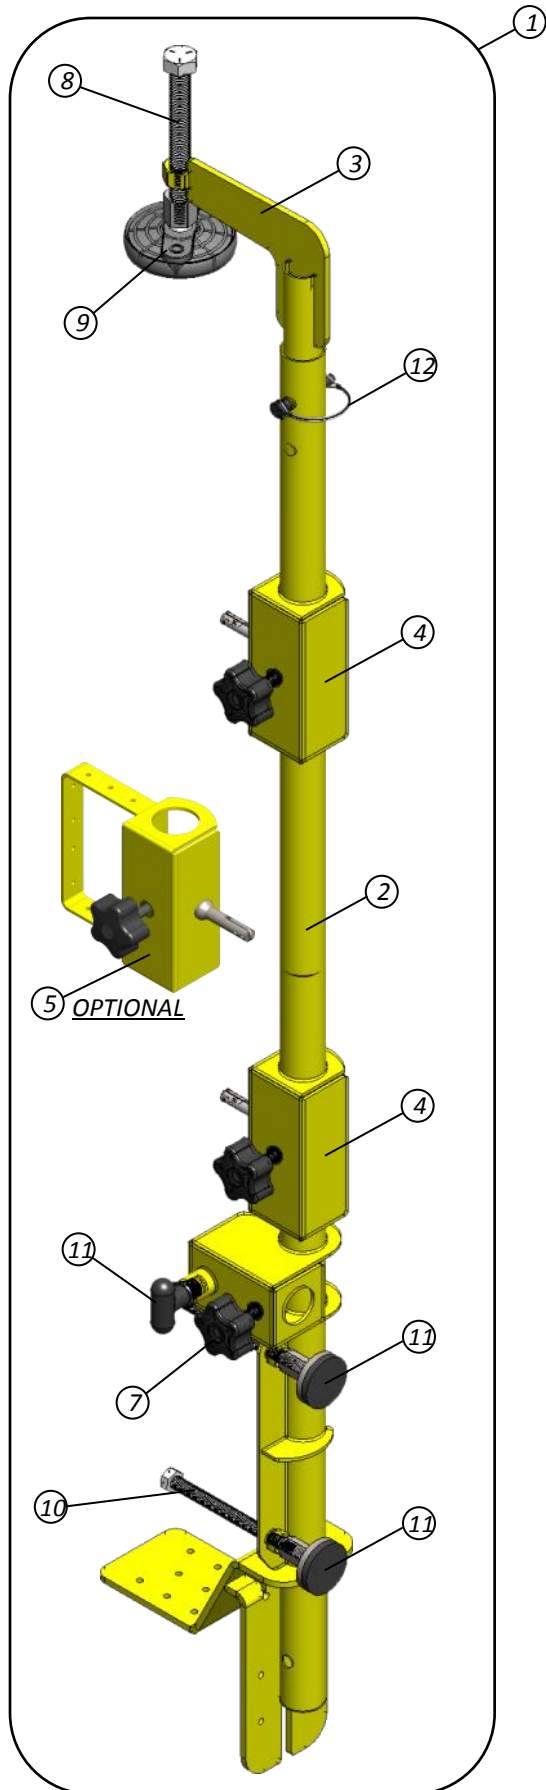

RB-03-000-11 ALL-IN-ONE UPRIGHT

1	UPRIGHT ASSEMBLY	RB-03-000-11	
2	UPRIGH POST ONLY	RB-03-100-11	
3	PARAPET CLAMP	RB-03-200-12	
4	ADJUSTABLE RAIL SLIDE (STEEL ONLY)	RB-03-300-11	
5	<i>OPTIONAL</i> ADJUSTABLE RAIL SLIDE (WOOD/STEEL COMBO)	RB-03-310-11	
6	3/8"-16 THREADED INSERT NUT	AELS8-616-150	
7	5 LOBE KNOB 3/8"-16	5 LOBE KNOB	
8	3/4"-10 X 6 TAP SCREW	B-3/4-10-8-ZC	
9	3/4"-10 LEVELING MOUNT	LEVELING MOUNT 3/4	
10	1/2"-13 X 6 TAP SCREW	B-1/2-13-6-ZC-TAP	
11	1/2"-13 LEVELING MOUNT	LEVELING MOUNT 1/2	
12	2-1/4" SNAP LOCK PIN	SNAP-375-2250R	
13	SPRING LOADED T-HANDLE	CP-K100TLO	