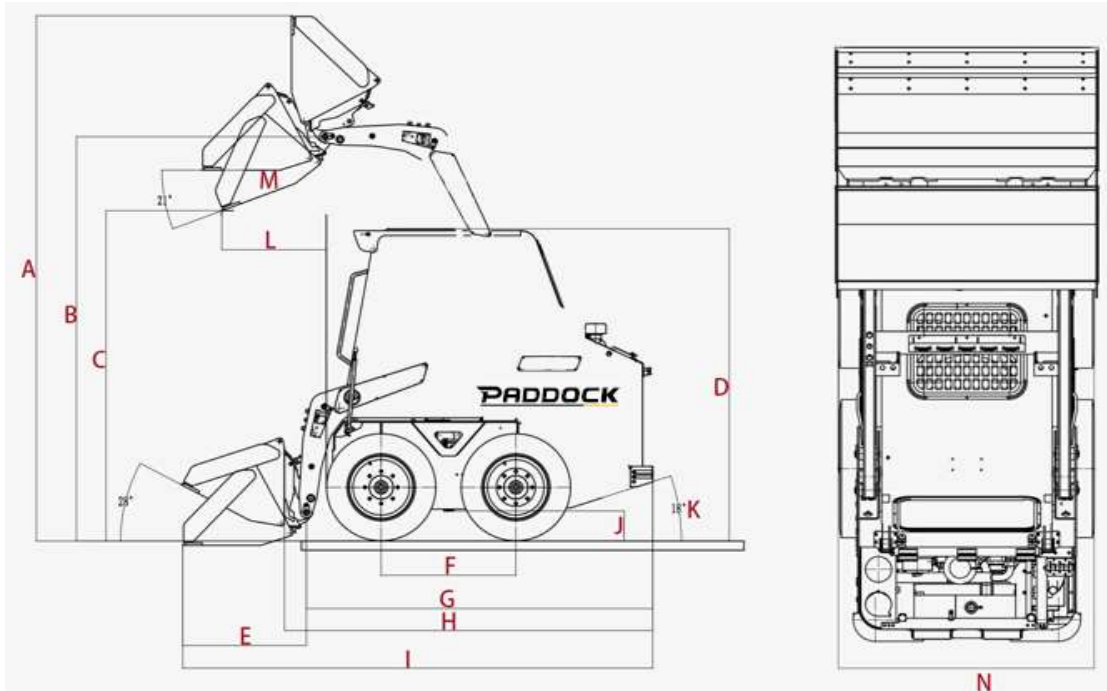

PADDOCK

Model: SSSTK001

DIMENSIONS		
	Overall Length-Transport(w/Std Bucket Parallel to Ground)	2970 mm
A	Overall height when bucket at max. lifting	3300mm
B	Hinge Pin Height at Max. Lift	2590mm
C	Dumping height	2050mm
D	Overall Height	1970mm
E	Std bucket length	900mm
F	Wheelbase	840mm
G	Length to lifting pin	2150mm
H	Length to bucket pin	2280mm
I	Overall Length with Bucket	3200mm
J	Ground Clearance	205mm
K	Angle of Departure	18°
L	Dumping reach	570mm
M	Rollback of bucket on ground	21°
N	Overall Width	1200mm