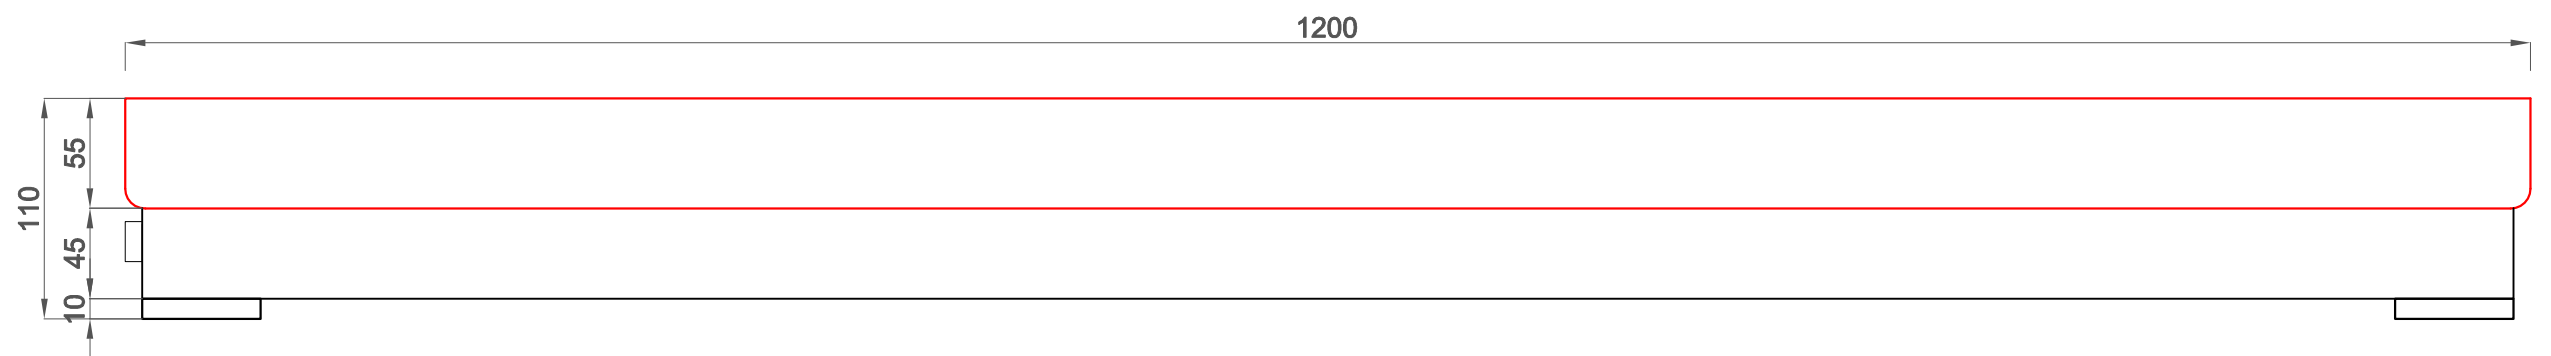

SCS3MT120 - 120cm Weigh Beams

TOP VIEW

SIDE ELEVATION

SIDE ELEVATION