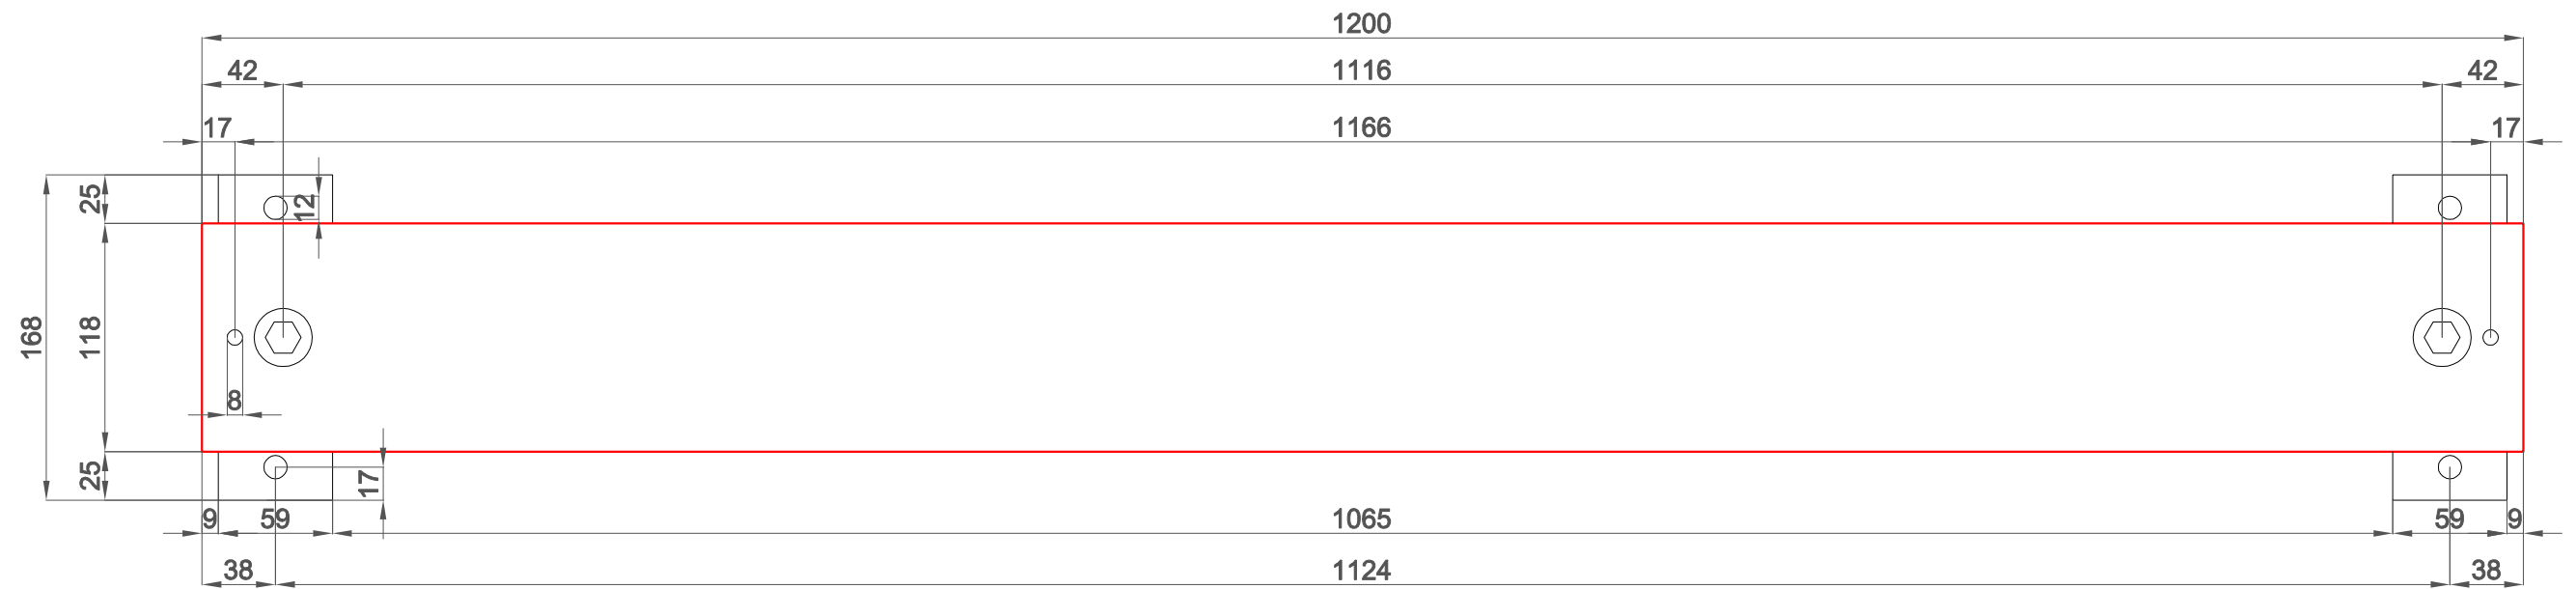

SCS3MT120 - 120cm Weigh Beams

TOP VIEW

SIDE ELEVATION

SIDE ELEVATION