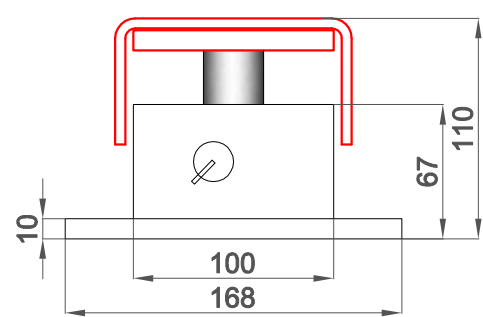

SCS3MT120 - 120cm Weigh Beams

TOP VIEW

SIDE ELEVATION

SIDE ELEVATION