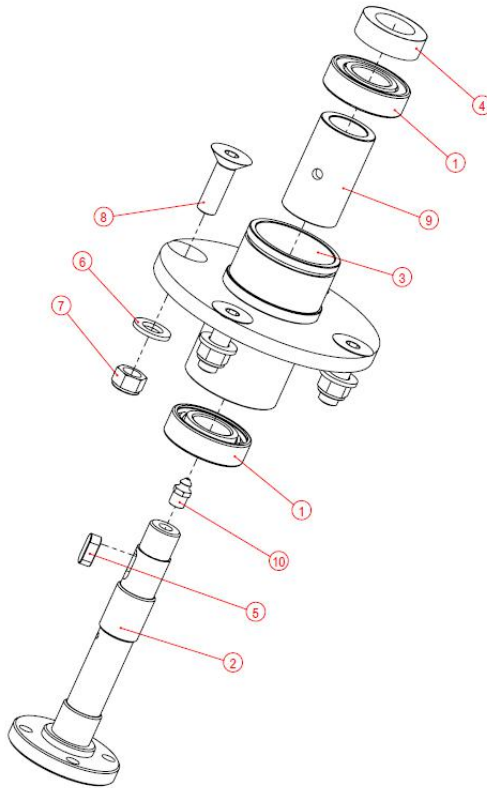

## Section 7 : Part List

### 001-01-04 Bearing seat assembly

POS.	COD.	Specification	Description	Qty
1	3100100078	GB/T 276-94	Deep groove ball bearing 6205-RZ D=52 d=25 B=15	2
2	3150200028	SFM180HS-107	Axle	1
3	2020001219	SFM180HS-024	Joint bearing seat weldment	1
4	2010000436	SFM180HS-117	Pulley spacer	1
5	3090100004	GB / T1096-2003	Square and rectangular key 8×20	1
6	3080100007	GB/T 95-2002	Plain washer 12×2.5	4
7	3050500007	GB/T 889.1-2000	Locknut M12	4
8	3060200050	GB/T 70.3-2000	HSCS-Countersunk M12×40	4
9	2010000435	SFM180HS-102	Spacer	1
10	3170400005	G1/8	Grease nipple	1

### Deck assembly