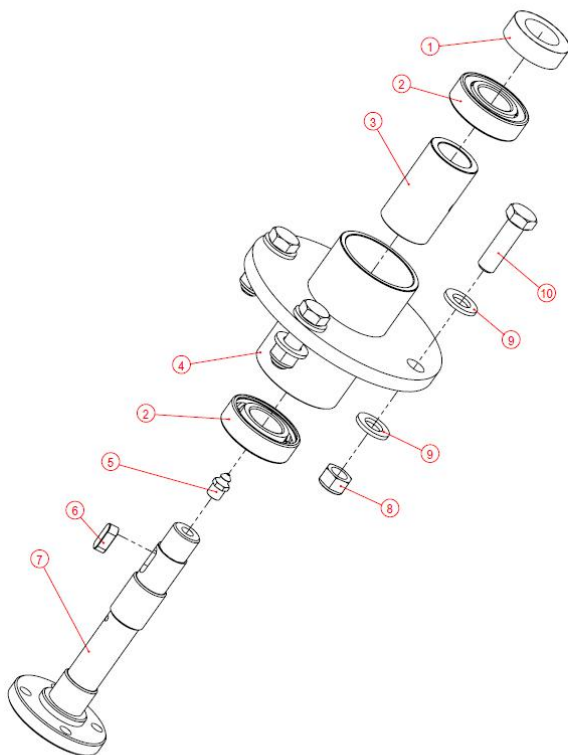

Section 7 : Part List

001-01-03 Bearing seat assembly

POS.	COD.	Description	Qty
1	2010000436	Pully Sleeve	1
2	3100100078	Bearing 6205-RZ	2
3	2010000435	Sleeve	1
4	2020000201	Bearing Seat Weldment	1
5	3170400005	Grease Nipple	1
6	3090100004	Common Flat Key Type A8x20	1
7	3150200028	Blade Shaft	1
8	3050500007	Locknut M12	4
9	3080100007	Flat Gasket 12x2.5	8
10	3040100071	Full Thread Bolt M12x40	4