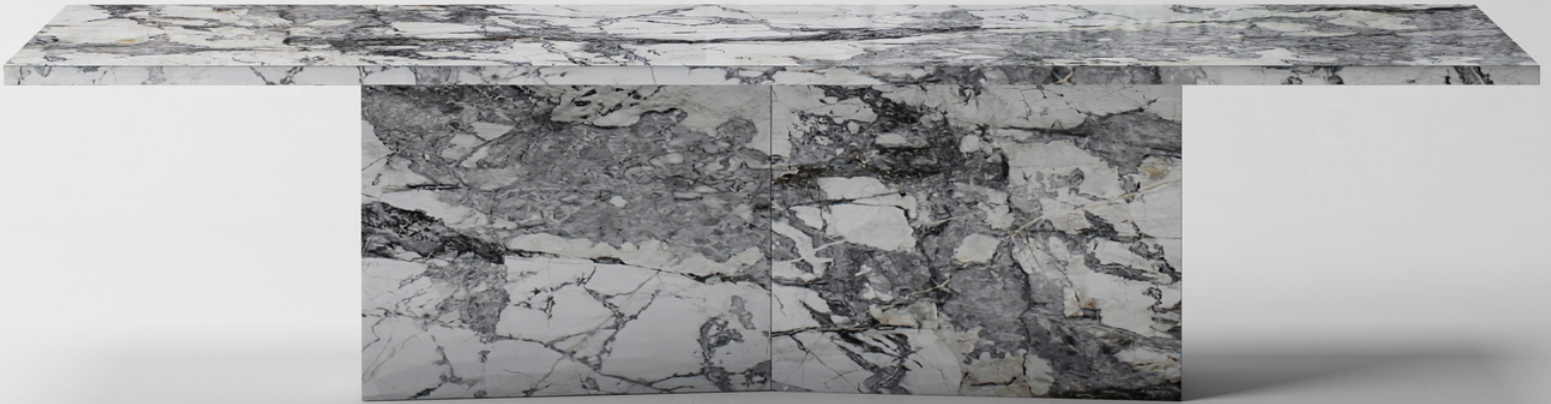

CONNATE

Shown in D'Azur Marble

MARMONT STONE DINING TABLE

STYLE 1046

A conversation-worthy piece, our Marmont Stone Dining Table can be ordered in various stone selections.

Its bow-tie base design and sculpted look create a show stopping effect that fits seamlessly into any stylish home.

Available in wood.

Available as a console table.

STONES

Winter Marble, D'Azur Marble, Noir Marble,
Silver Travertine, Titanium Travertine

DIMENSIONS

72" w x 36" d x 29" h
84" w x 36" d x 29" h
96" w x 36" d x 29" h
108" w x 36" d x 29" h
120" w x 36" d x 29" h