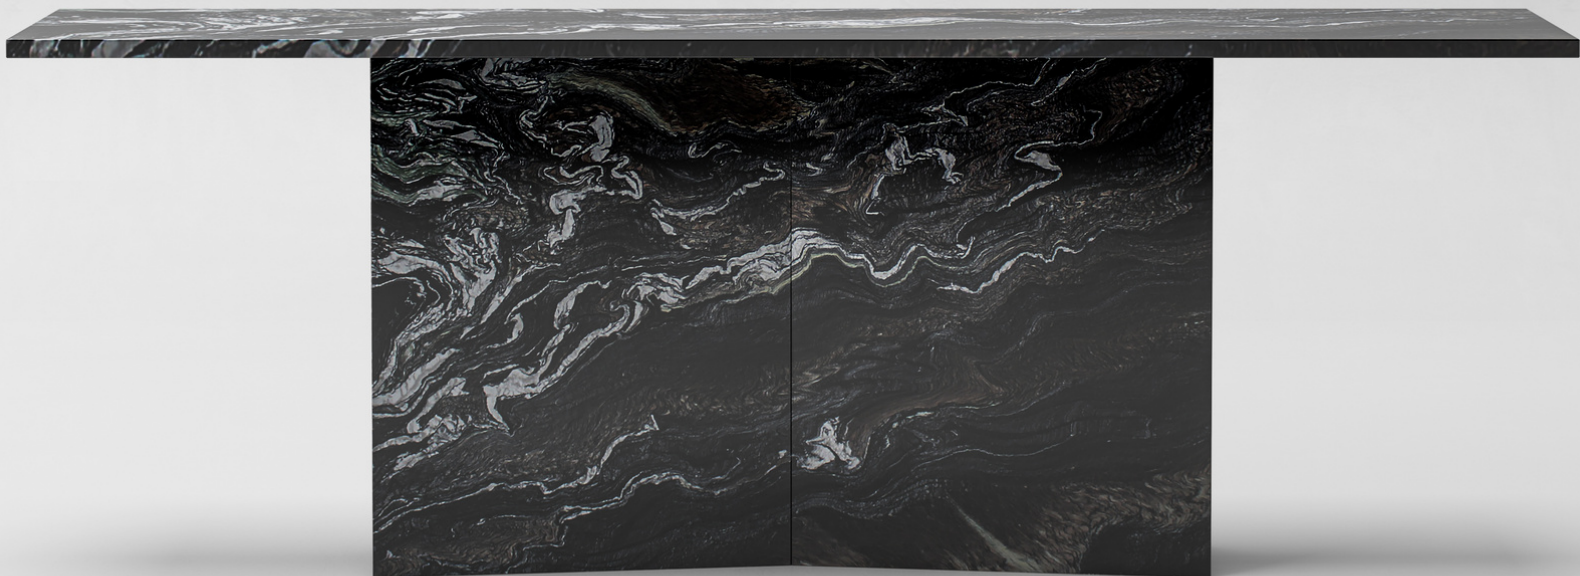

CONNATE

Shown in Noir Marble

MARMONT STONE CONSOLE TABLE

STYLE 1045

A bold, Monolithic design unites this elegant, stone-clad console table.

Offered in various stone selections, its bow-tie base design and long topspan offer a light and airy effect. This isn't your everyday piece.

Available in wood.

Available as a dining table.

STONES

Winter Marble, D'Azur Marble, Noir Marble,
Silver Travertine, Titanium Travertine

DIMENSIONS

84" w x 16" d x 29" h