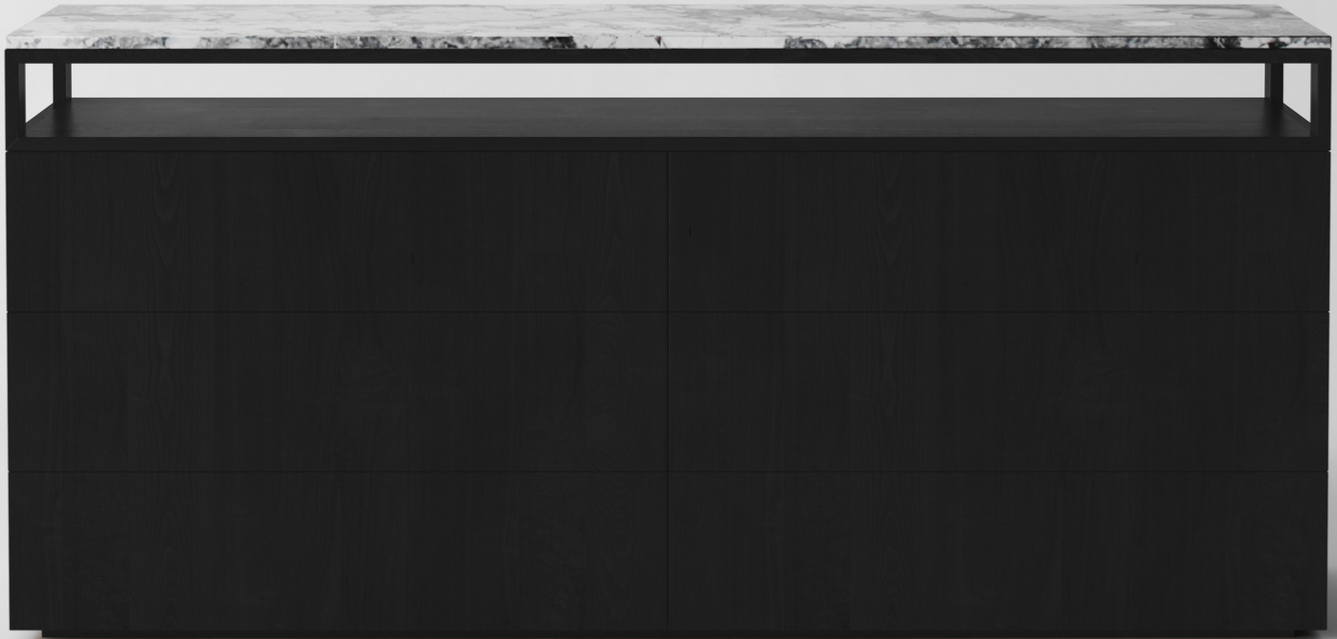

CONNATE

Shown in Ebonized Walnut and D'Azur Marble Top

PIERPONT STONE DRESSER

STYLE 1039

This chic, classic piece's defining feature is a stone top available in various stone selections and an open shelf for additional storage above the drawers.

Balanced and tasteful, with a wood frame available in various finishes, and six drawers with push-to-open and soft-close glides.

Also available with a wood top, available in various finishes, for an equally contemporary storage piece for your bedroom.

FINISHES

Coastal Walnut, Desert Walnut, Ebonized Walnut, Natural Walnut, Smoked Walnut

STONES

D'Azur Marble, Noir Marble, Winter Marble, Silver Travertine, Titanium Travertine

DIMENSIONS

72" w x 20" d x 34.5" h