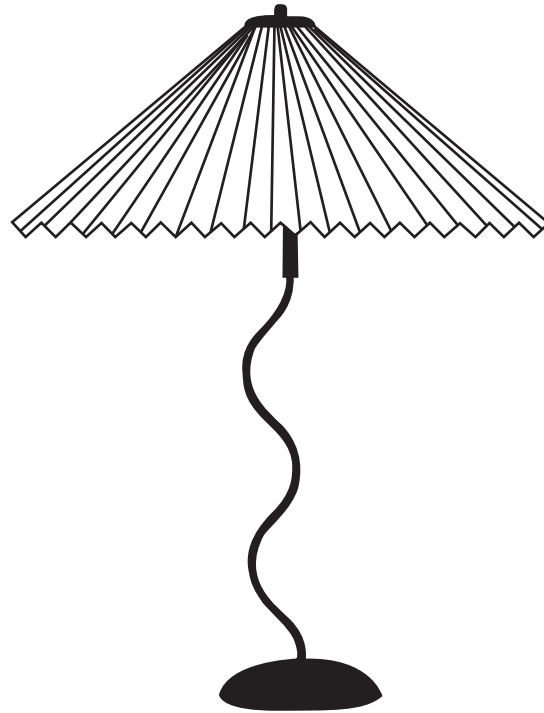

Decormote

Designed/Home

Waves Table lamp

If you are looking for an ideal decorative complement to complete any room in your home, thus providing a modern touch, Its base has an original and elegant Curvy design illuminating your room in a pleasant and cozy way.Origami Waves Table Lamp is perfect for living rooms, hallways and bedrooms in styles such as eclectic or vintage.Beautiful modern/retro nordic style minimal design pleated table lamp with a curved wavy stem.

62cm

48cm

Product
Waves Table Lamp

Dimensions
Dia 48cm x H 62cm
Ø 18.8" x H 24.4"

Weight
3Kg (6.6)

Certifications
UL, cUL(120V)
CE, CB(240V)

Voltage
AC 110-240V

Materials
Metal, Fabric

Finishes
Black, Beige

Shade color
Floral, Cream, Dark green, Yellow

Suspension
Provide 150cm / 59" wires with switch
plugs. Can be extended upon request.

Light source
LED bulb or Edison bulb
Light source base type: E14
Bulb: E14 x1
Wattage: 15Watts
Lumens: 1650 Lumens est.
Color Temperature: 3000K
Optional Color Temps:
Buy bulbs as needed