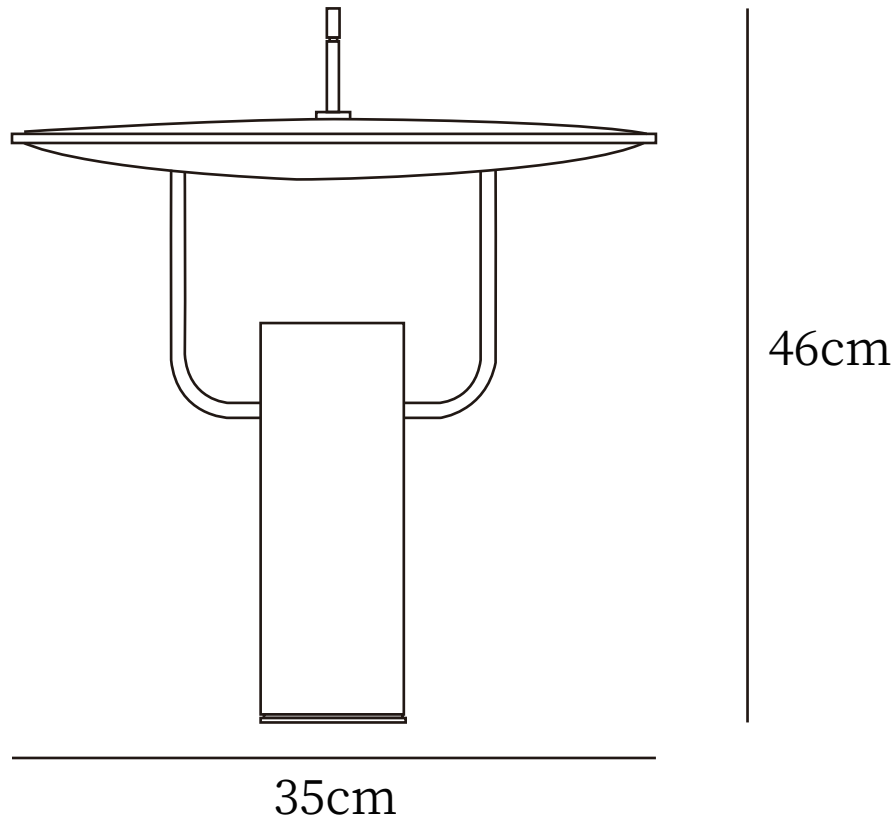

Decormote

Designed/Home

Tx1 Table lamp

The TX1 lamp was inspired by satellites and space, and its futuristic expression does indeed bring to mind the shape of satellite dishes. The bold table lamp features a slightly convex aluminium disc, which diffuses the light from the lamp's cylindrical base into a smooth, glare-free glow. The angle of the shade can be freely adjusted using the slender metal arms.

Product
Tx1 Table Lamp

Dimensions
Dia 35cm x H 46cm
Ø 13.7" x H 18.1"

Weight
3Kg (6.6)

Certifications
UL, cUL(120V)
CE, CB(240V)

Voltage
AC 110-240V

Materials
Metal, Aluminum

Finishes
Black+Grey ,Chrome+Blue

Shade color
Black+Grey ,Chrome+Blue

Suspension
Provide 150cm / 59" wires with switch
plugs. Can be extended upon request.

Light source
Integrated LED
Light source base type: Integrated LED
Bulb: LED
Wattage: ~10 Watts
Lumens: 1100 Lumens est.
Color Temperature: 3000K
Optional Color Temps:
Include Warm White (3000K), Cool
White (6000K), Daylight (4000K)