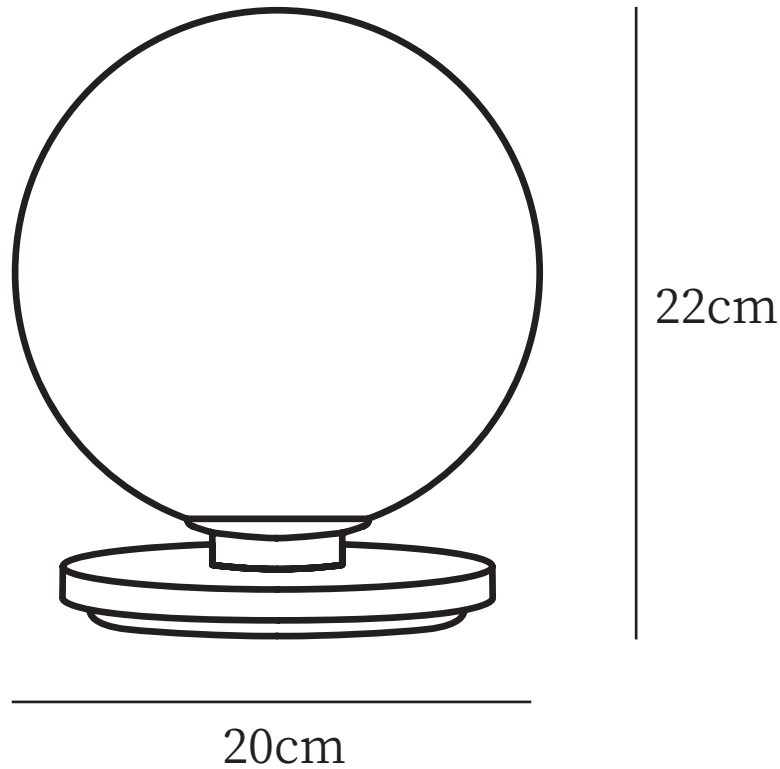

Product
TR Bulb Table Lamp

Dimensions
Dia 20cm x H 22cm
Ø 7.8" x H 8.6"

Weight
3Kg (6.6)

Certifications
UL, cUL(120V)
CE, CB(240V)

Voltage
AC 110-240V

Materials
Metal, Glass, Marble

Finishes
Black+Marble, Gold

Shade color
White

Suspension
Provide 150cm / 59" wires with switch
plugs. Can be extended upon request.

Light source
LED bulb or Edison bulb
Light source base type:E27
Bulb: E27 x1
Wattage: 40 Watts
Lumens: 4400 Lumens est.
Color Temperature: 3000K
Optional Color Temps:
Buy bulbs as needed

Product
TR Bulb Table Lamp

Dimensions
Dia 20cm x H 40cm
Ø 7.8" x H 15.7"

Weight
3Kg (6.6)

Certifications
UL, cUL(120V)
CE, CB(240V)

Voltage
AC 110-240V

Materials
Metal, Glass, Marble

Finishes
Black+Marble, Gold