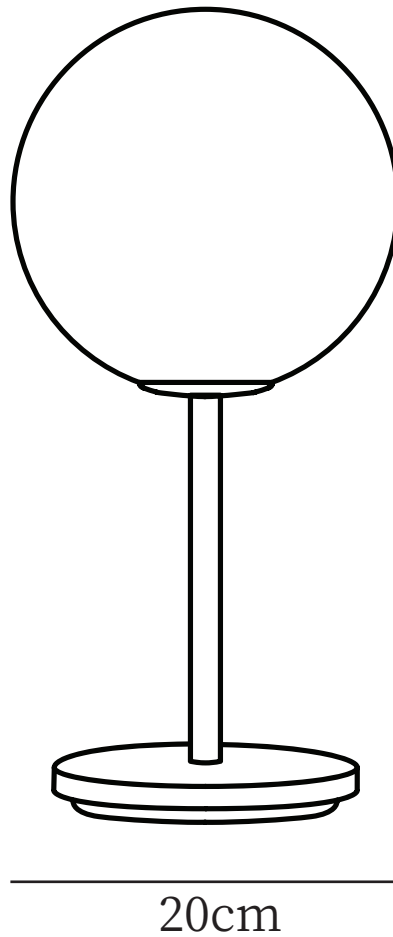

Product
TR Bulb Table Lamp

Dimensions
Dia 20cm x H 22cm
Ø 7.8" x H 8.6"

Weight
3Kg (6.6)

Certifications
UL, cUL(120V)
CE, CB(240V)

Voltage
AC 110-240V

Materials
Metal, Glass, Marble

Finishes
Black+Marble, Gold

Shade color
White

Suspension
Provide 150cm / 59" wires with switch
plugs. Can be extended upon request.

Light source
LED bulb or Edison bulb
Light source base type:E27
Bulb: E27 x1
Wattage: 40 Watts
Lumens: 4400 Lumens est.
Color Temperature: 3000K
Optional Color Temps:
Buy bulbs as needed

Product
TR Bulb Table Lamp

Dimensions
Dia 20cm x H 40cm
Ø 7.8" x H 15.7"

Weight
3Kg (6.6)

Certifications
UL, cUL(120V)
CE, CB(240V)

Voltage
AC 110-240V

Materials
Metal, Glass, Marble

Finishes
Black+Marble, Gold