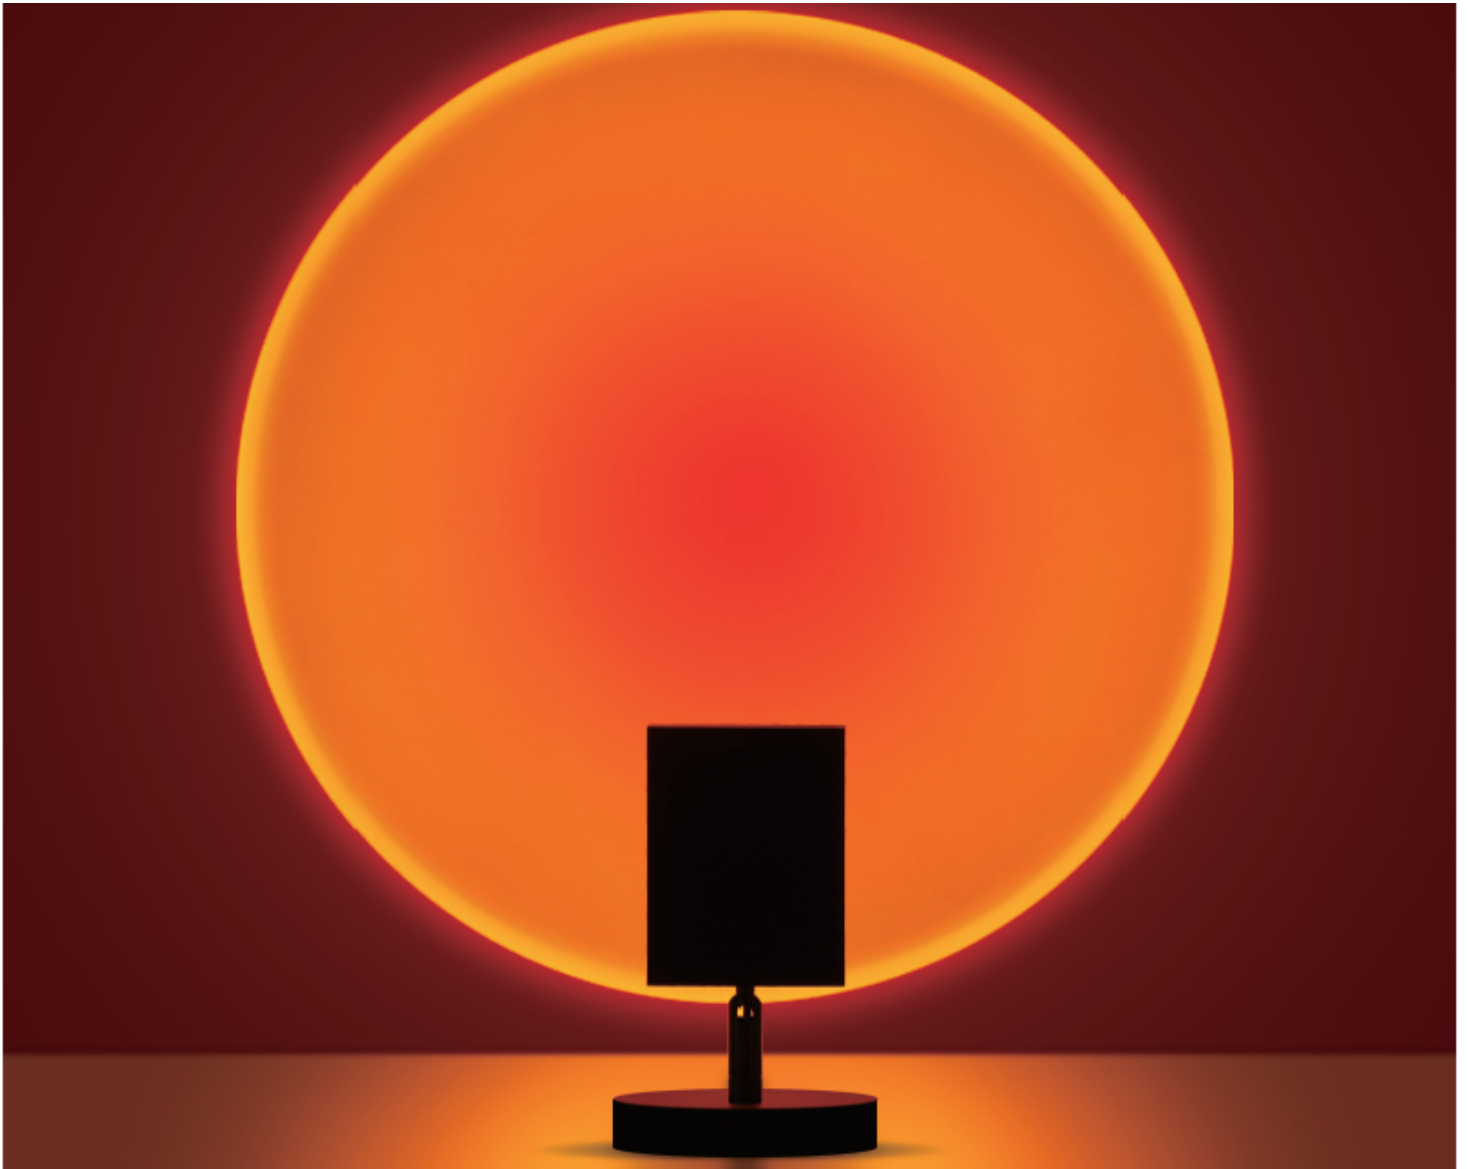

Decormote

Designed/Home

Sunset Table lamp

The is a color projector made of anodized aluminum carved from a solid plate, which integrates a high power LED and a sophisticated optical system specifically designed to achieve a precise effect: a perfect circle projection of colors and shades. It is the intangible part, the light, that embodies the center of the project: the idea is to create a compact and minimal object with a great installation effect, which can bring into homes new metaphysical galaxies of colors in which to immerse oneself.

Product
Sunset Table Lamp

Dimensions
Dia 16cm x H 20 cm
Ø 6.2" x H 7.8"

Weight
3Kg (6.6)

Certifications
UL, cUL(120V)
CE, CB(240V)

Voltage
AC 110-240V

Materials
Metal

Finishes
Black

Shade color
Black

Suspension
Provide 150cm / 59" wires with switch
plugs. Can be extended upon request.

Light source
Integrated LED
Light source base type: Integrated LED
Bulb: LED
Wattage: ~10 Watts
Lumens: 1100 Lumens est.
Color Temperature: Sunset Red
Halo Color:
Sunset Red