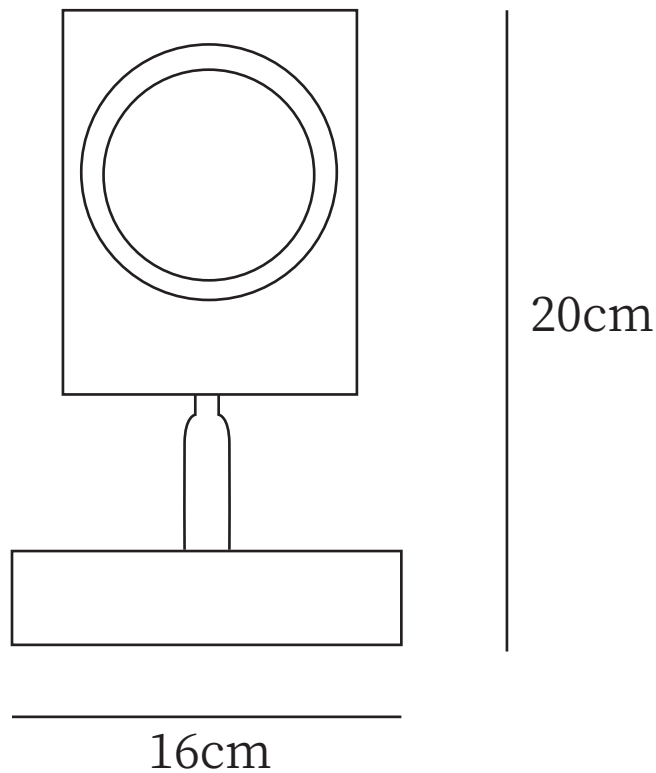

Decormote

Designed/Home

Sunset Table lamp

The is a color projector made of anodized aluminum carved from a solid plate, which integrates a high power LED and a sophisticated optical system specifically designed to achieve a precise effect: a perfect circle projection of colors and shades. It is the intangible part, the light, that embodies the center of the project: the idea is to create a compact and minimal object with a great installation effect, which can bring into homes new metaphysical galaxies of colors in which to immerse oneself.

Product
Sunset Table Lamp

Dimensions
Dia 16cm x H 20 cm
Ø 6.2" x H 7.8"

Weight
3Kg (6.6)

Certifications
UL, cUL(120V)
CE, CB(240V)

Voltage
AC 110-240V

Materials
Metal

Finishes
Black

Shade color
Black

Suspension
Provide 150cm / 59" wires with switch
plugs. Can be extended upon request.

Light source
Integrated LED
Light source base type: Integrated LED
Bulb: LED
Wattage: ~10 Watts
Lumens: 1100 Lumens est.
Color Temperature: Sunset Red
Halo Color:
Sunset Red