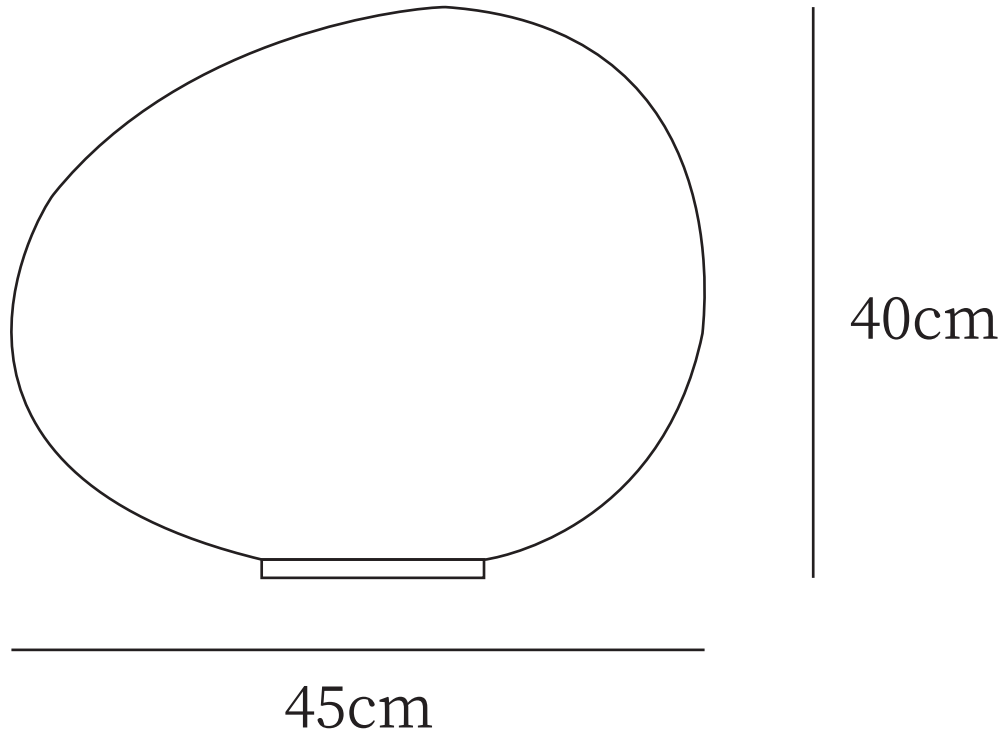

Product
Gregg Table Lamp

Dimensions
Dia 45cm x H 40cm
Ø 17.7" x H 15.7"

Weight
3Kg (6.6)

Certifications
UL, cUL(120V)
CE, CB(240V)

Voltage
AC 110-240V

Materials
Metal, Grass

Finishes
Black

Shade color
White

Suspension
Provide 150cm / 59" wires with switch
plugs. Can be extended upon request.

Light source
Integrated LED
Light source base type: Integrated LED
Bulb: LED
Wattage: ~10 Watts
Lumens: 1100 Lumens est.
Color Temperature: 3000K
Optional Color Temps:
Include Warm White (3000K), Cool
White (6000K), Daylight (4000K)

84cm

25cm

Product
Gregg Table Lamp

Dimensions
Dia 47cm x H 84cm
Ø 18.5" x H 33"

Weight
3Kg (6.6)

Certifications
UL, cUL(120V)
CE, CB(240V)

Voltage
AC 110-240V

Materials
Metal, Grass