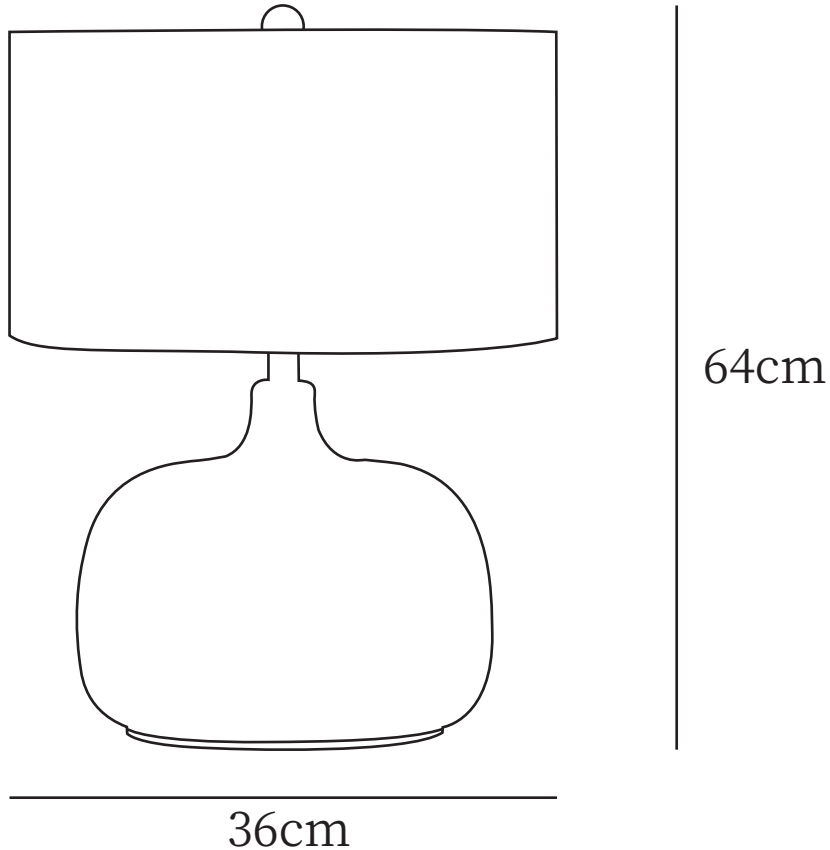

Decormote

Designed/Home

Christi

Table lamp

With a curving silhouette for contemporary style, this lamp features three-way lighting to cast bright light or a warm glow, making it ideal in seating areas and bedrooms.

Product
Christi Table Lamp

Dimensions
Dia 36cm x H 64cm
Ø 14.1" x H 25"

Weight
3Kg (6.6)

Certifications
UL, cUL(120V)
CE, CB(240V)

Voltage
AC 110-240V

Materials
Fabric, Glass

Finishes
Silver, Green, Blue, Clear

Shade color
White

Suspension
Provide 150cm / 59" wires with switch
plugs. Can be extended upon request.

Light source
LED bulb or Edison bulb
Light source base type: E27
Bulb: E27 x1
Wattage: 40Watts
Lumens: 4400 Lumens est.
Color Temperature: 3000K
Optional Color Temps:
Buy bulbs as needed