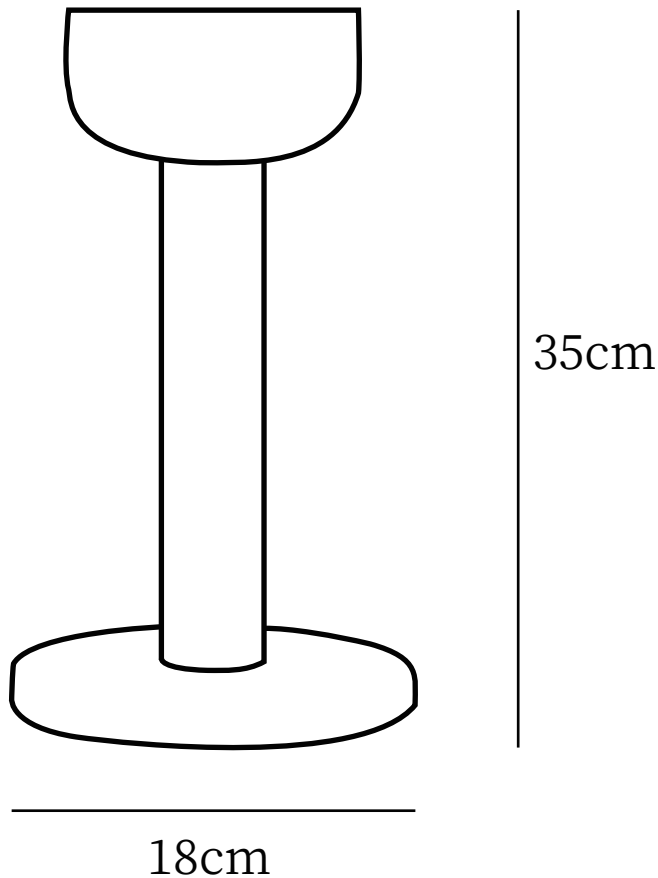

## Bellhop Table lamp

Bellhop Table Lamp features an upward facing glass shade to bring indirectly diffused light to accent your space. designers have flipped the arched diffuser upside down and extended the body to create a unique lighting experience, this floor lamp is crafted from aluminum, concrete for an industrial, yet modern feel. Perfect to bring light to an intimate reading nook or home office space, this luminary transitions well between spaces accenting with just the right amount of light.

Product  
Bellhop Table Lamp

Dimensions  
Dia 13cm x H 22cm  
Ø 7" x H 13.7"

Weight  
3Kg (6.6)

Certifications  
UL, cUL(120V)  
CE, CB(240V)

Voltage  
AC 110-240V

Materials  
Aluminum, Glass, Concrete

Finishes  
White, Black, Red, Yellow

Shade color  
White

Suspension  
Provide 150cm / 59" wires with switch  
plugs. Can be extended upon request.

Light source  
Integrated LED  
Light source base type: Integrated LED  
Bulb: Integrated LED  
Wattage: ~10 Watts  
Lumens: 1100 Lumens est.  
Color Temperature: 3000K  
Optional Color Temps:  
Include Warm White (3000K), Cool  
White (6000K), Daylight (4000K)