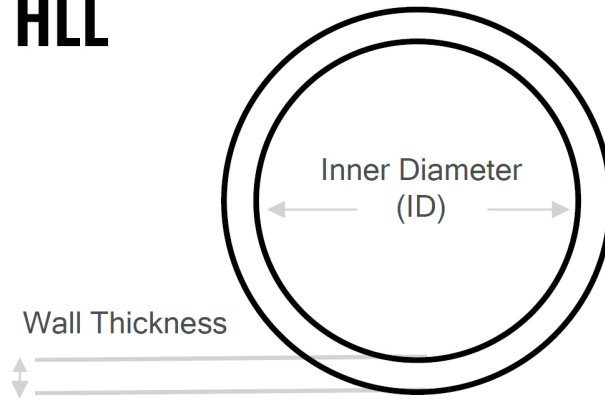

Internal Diameter	Outside Diameter	No. Of Plys	Working Pressure	Bursting Pressure
48mm	60mm	3	7 Bar	21 Bar
51mm	63mm	4	7 Bar	21 Bar

ALL

- Tel : 01924 496111
- Web: autosiliconehoses.com
- Email: web@autosiliconehoses.com
- Google: [Find us on Google](#)