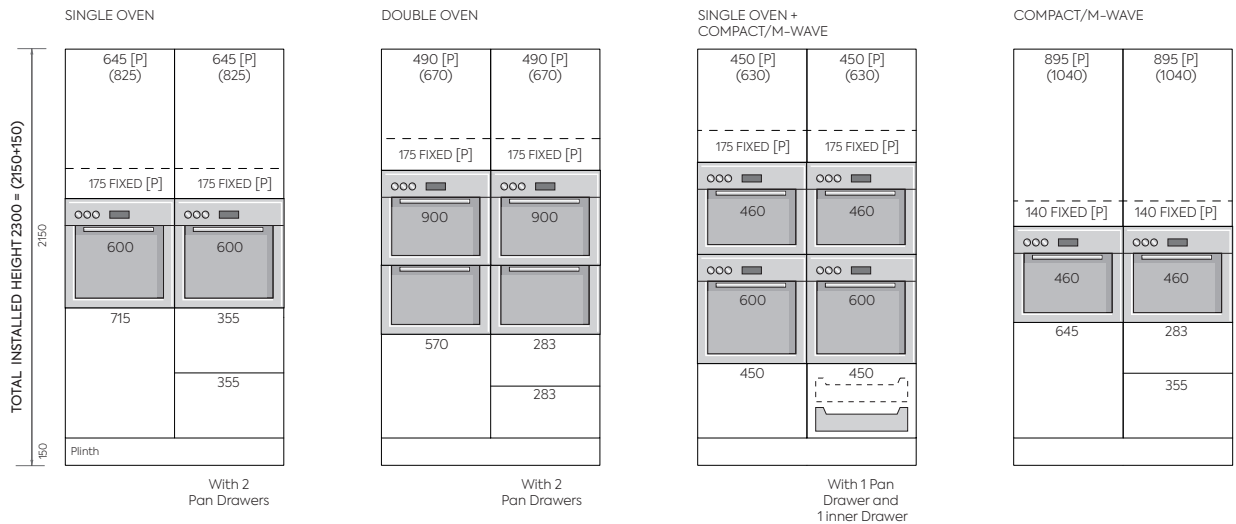

FASCIA SIZE MATRIX

We Make the Difference.

Door & Drawer Combinations

Standard Larder Units

Tall Larder Units

Certain door configurations are not available in all ranges.

Standard Integrated Cooking

Tall Integrated Cooking

Standard Integrated Cooling

Tall Integrated Cooling

Certain door configurations are not available in all ranges.