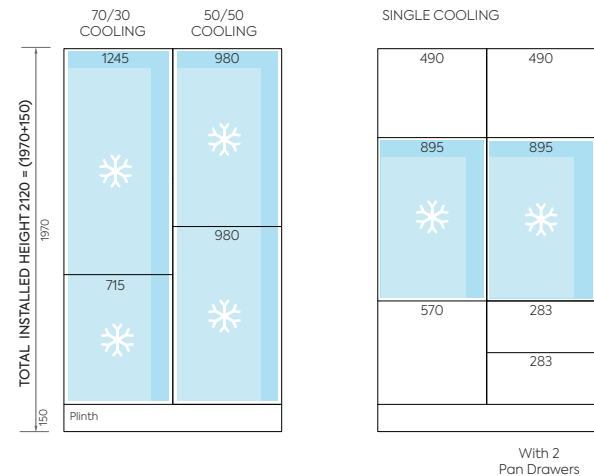

FASCIA SIZE MATRIX

We Make the Difference.

Door & Drawer Combinations

Standard Larder Units

Tall Larder Units

Certain door configurations are not available in all ranges.

Standard Integrated Cooking

Tall Integrated Cooking

Standard Integrated Cooling

Tall Integrated Cooling

Certain door configurations are not available in all ranges.