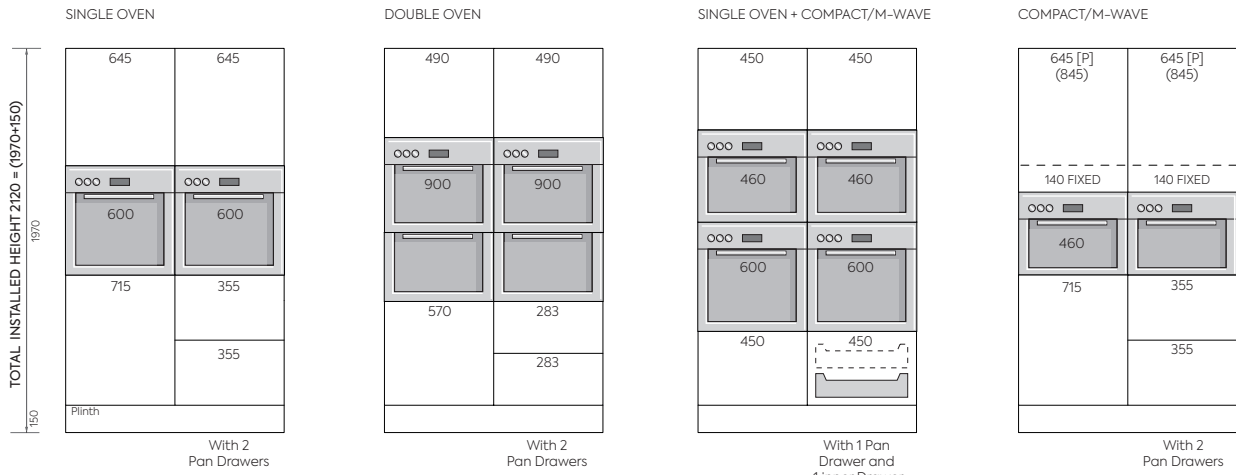

FASCIA SIZE MATRIX

We Make the Difference.

Door & Drawer Combinations

Standard Larder Units

Tall Larder Units

Certain door configurations are not available in all ranges.

Standard Integrated Cooking

Tall Integrated Cooking

Standard Integrated Cooling

Tall Integrated Cooling

Certain door configurations are not available in all ranges.