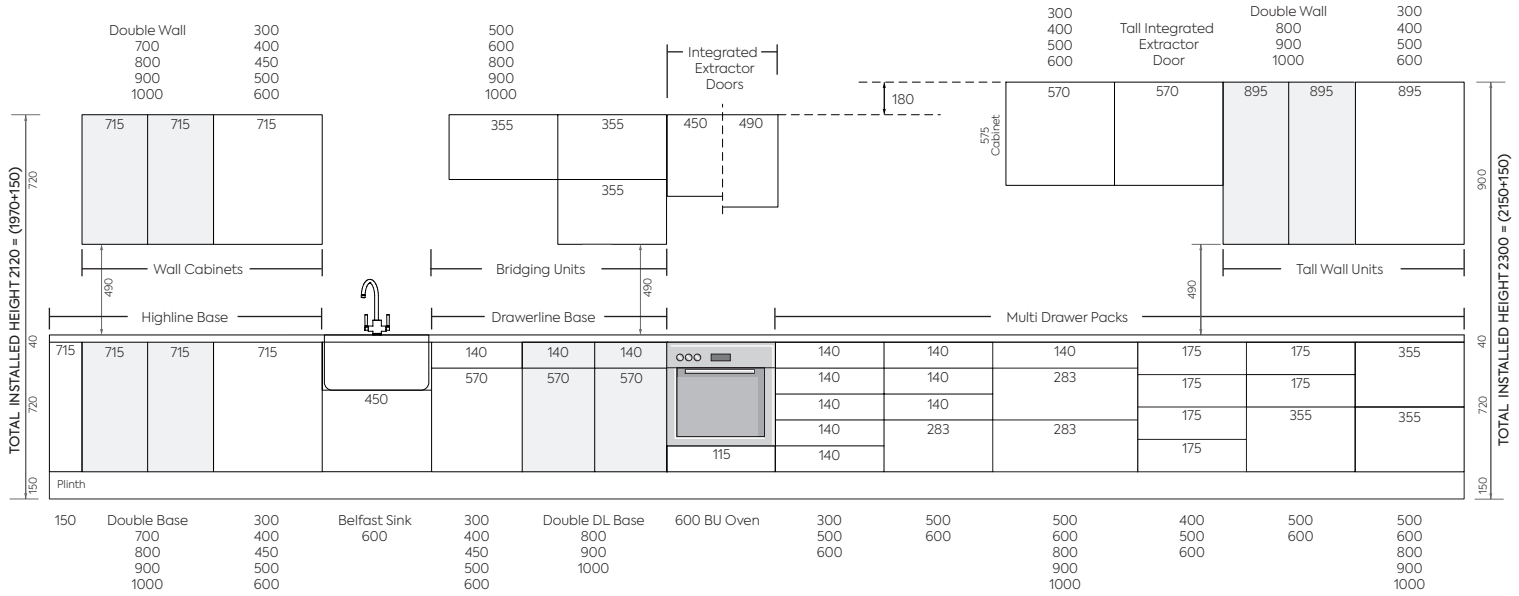

FASCIA SIZE MATRIX

We Make the Difference.

Door & Drawer Combinations

Standard Larder Units

Tall Larder Units

Certain door configurations are not available in all ranges.

Standard Integrated Cooking

Tall Integrated Cooking

Standard Integrated Cooling

Tall Integrated Cooling

Certain door configurations are not available in all ranges.