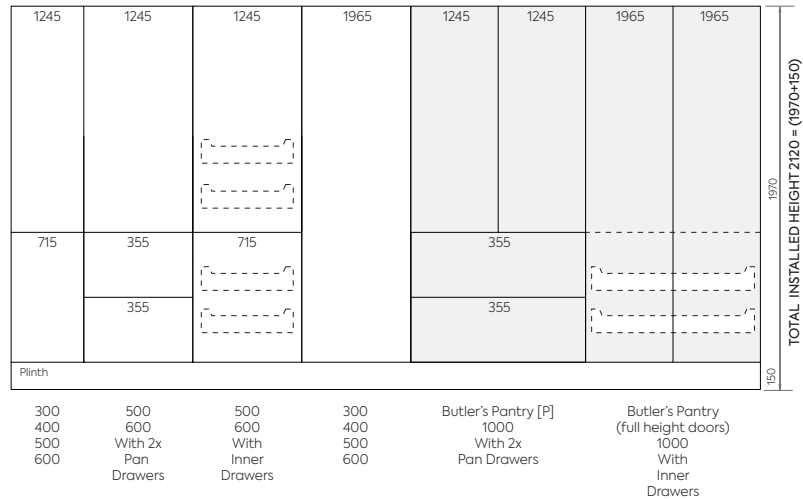

FASCIA SIZE MATRIX

We Make the Difference.

Door & Drawer Combinations

Standard Larder Units

Tall Larder Units

Certain door configurations are not available in all ranges.

Standard Integrated Cooking

Tall Integrated Cooking

Standard Integrated Cooling

Tall Integrated Cooling

Certain door configurations are not available in all ranges.