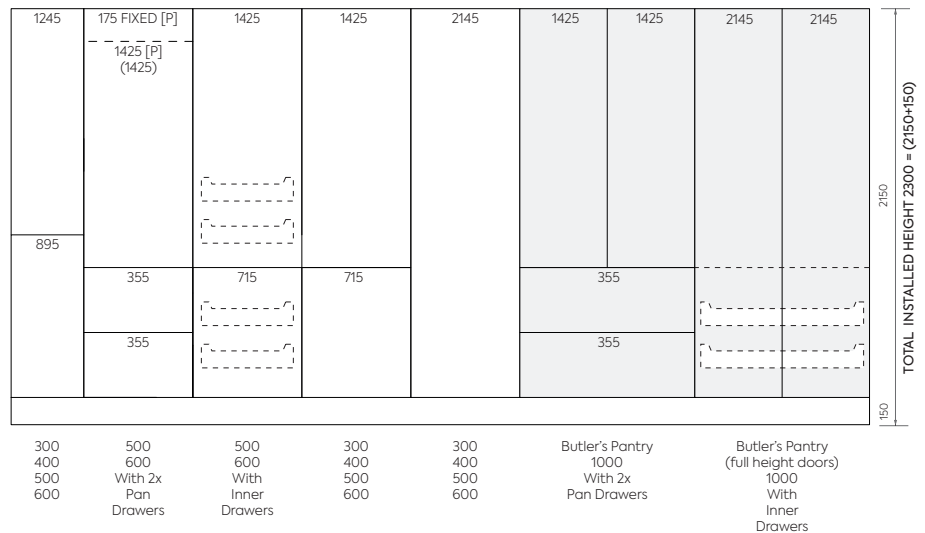

FASCIA SIZE MATRIX

We Make the Difference.

Door & Drawer Combinations

Standard Larder Units

Tall Larder Units

Certain door configurations are not available in all ranges.

Standard Integrated Cooking

Tall Integrated Cooking

Standard Integrated Cooling

Tall Integrated Cooling

Certain door configurations are not available in all ranges.