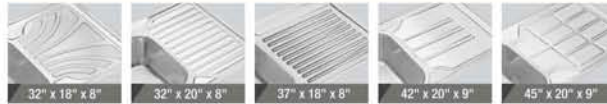

Over All Size (LxWxH) Inches	Bowl Size Inches	Steel Weight (± 5%)	Item Code Premium Grade Stainless Steel	M.R.P. in ₹ Premium Grade Stainless Steel	Item Code AISI 304 Stainless Steel	M.R.P. in ₹ AISI 304 Stainless Steel
32" x 18" x 8"	16" x 14"	3.980Kgs.	13-0201-02	5295/-	13-0204-02	7863/-
32" x 20" x 8"	16" x 14"	4.280Kgs.	13-0201-03	5478/-	13-0204-03	8210/-
37" x 18" x 8"	16" x 14"	4.580Kgs.	13-0201-04	5808/-	13-0204-04	8765/-
42" x 20" x 9"	20" x 16"	5.780Kgs.	13-0201-05	6813/-	13-0204-05	10553/-
45" x 20" x 9"	20" x 16"	5.980Kgs.	13-0201-06	6933/-	13-0204-06	10783/-