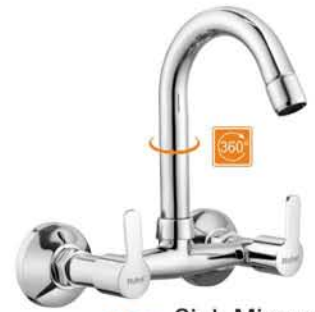

●●●● Sink Mixer with Round Swivel Spout (12")

Product Code : 11-0914-RS
Weight : 1210gms (± 5%)
M.R.P. : ₹ 3860/-