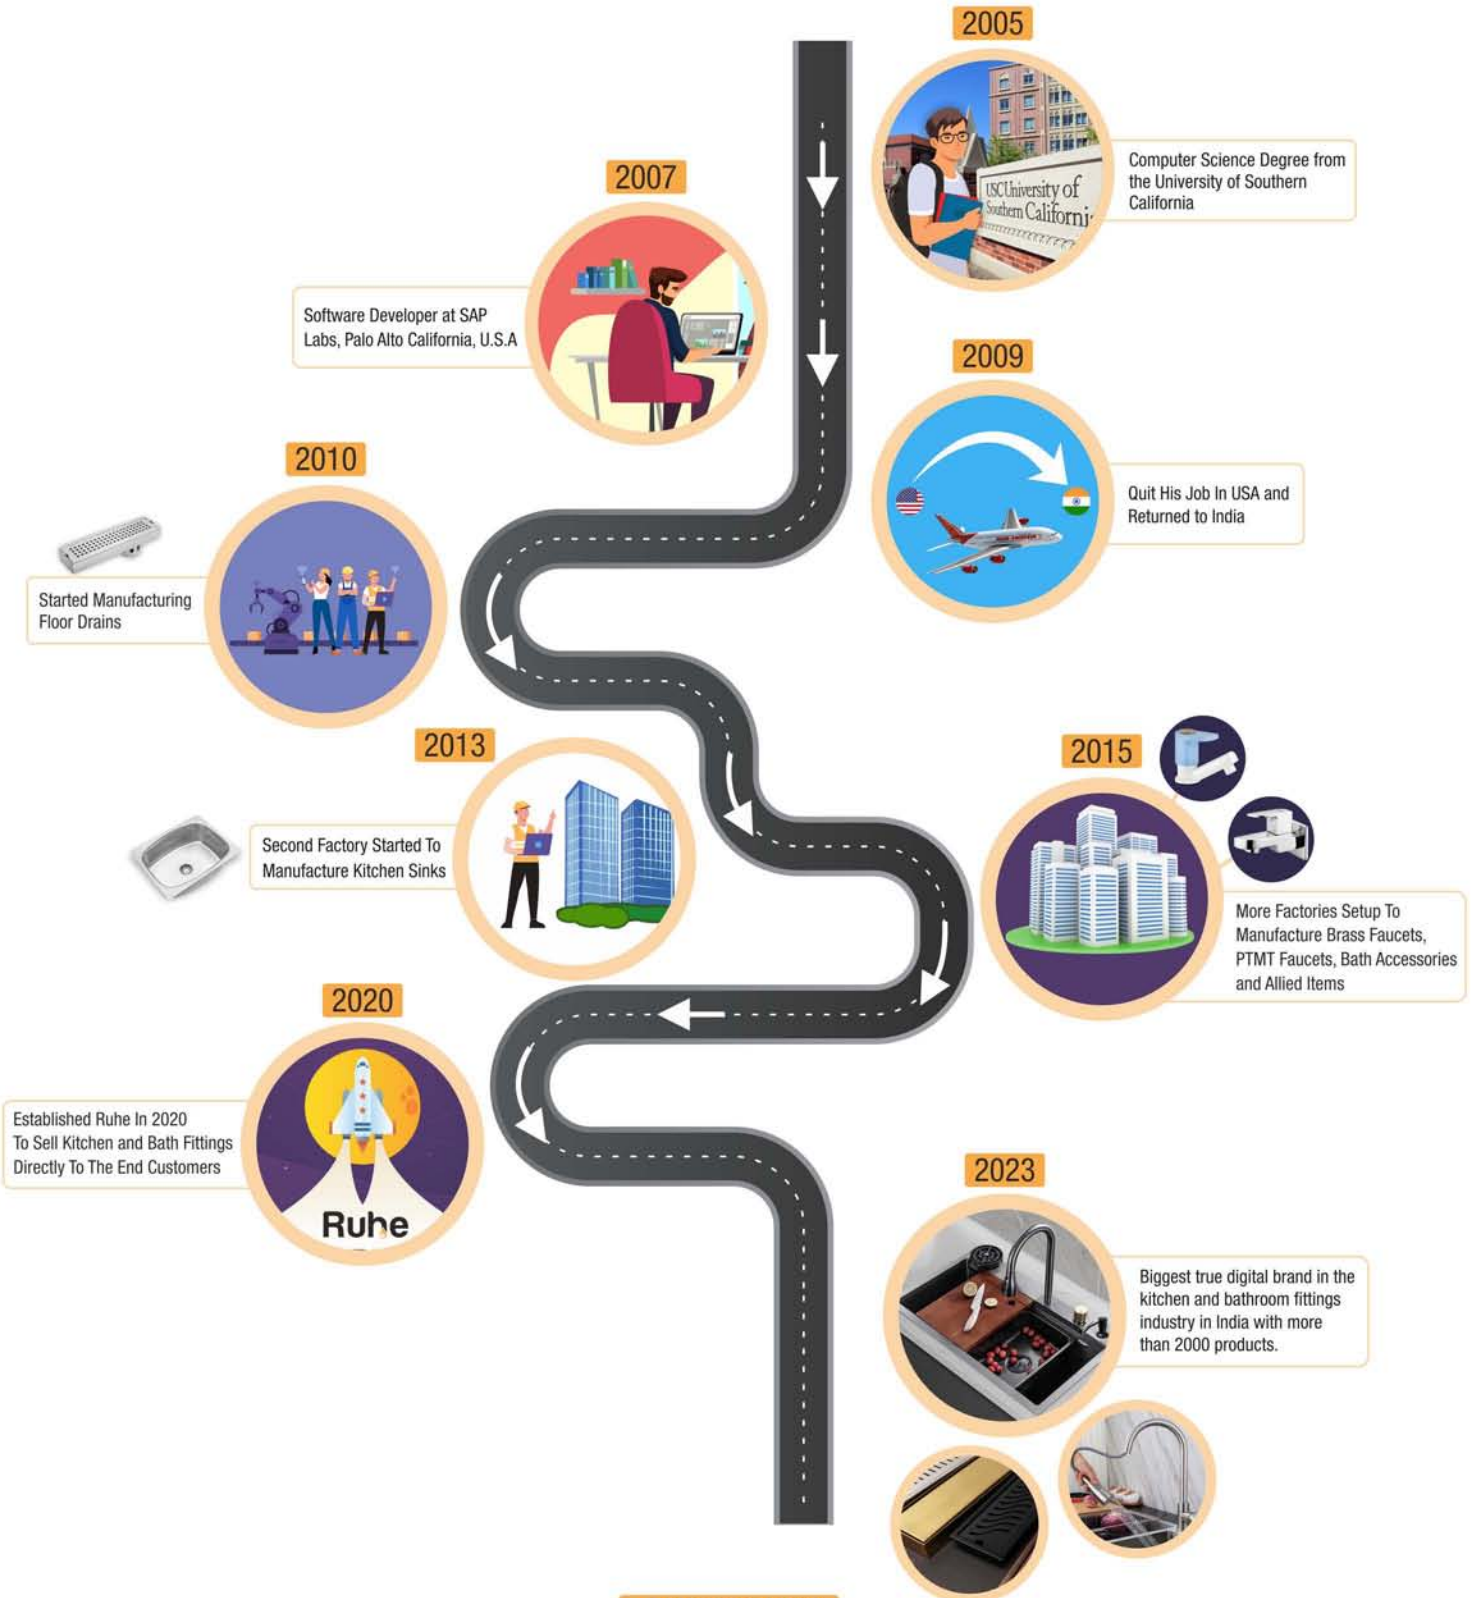

OUR FOUNDER'S JOURNEY

Become India's Biggest Kitchen and Bath Fittings Company

CONTENTS

Kitchen Sinks

Handmade Sinks	07-09
Nano Waterfall Single Bowl Sink	10
Machine Drawn Sinks	11-12
Quartz Sinks	13-20
Sink Accessories	21

Brass Faucet

Liva Series	29-30
Kubix Series	31-32
Clarion Series	33-34
Aqua Series	35-37
Onyx Series	38-39
Orbit Series	40-41
Vela Series	42-44
Rica Series	45-47
Eclipse Series	48-51
Euphoria Series	52-54
Kara Series	55-58
Pavo Series	59-62
Pristine Series	63-66
Elixir Series	67-70
Demure Series	71-74
Diverter Series	75-77
Faucet Accessories	78-79
Brass Ball Valve	80
Touchless Faucet	81