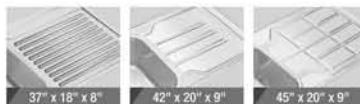

Over All Size (LxWxH) Inches	Bowl Size Inches	Steel Weight (± 5%)	Item Code Premium Grade Stainless Steel	M.R.P. in ₹ Premium Grade Stainless Steel	Item Code AISI 304 Stainless Steel	M.R.P. in ₹ AISI 304 Stainless Steel
37" x 18" x 8"	16" x 14"	4.180Kgs.	13-0202-01	5250/-	13-0205-01	7985/-
42" x 20" x 9"	20" x 16"	5.380Kgs.	13-0202-02	6158/-	13-0205-02	9575/-
45" x 20" x 9"	20" x 16"	5.780Kgs.	13-0202-03	6373/-	13-0205-03	9973/-