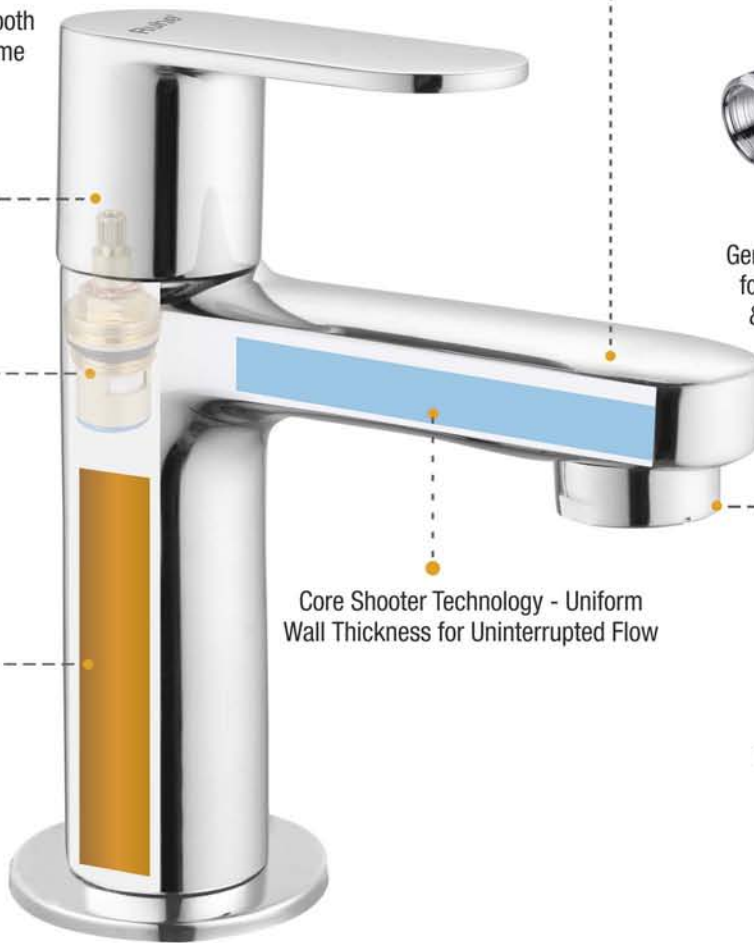

Long-lasting Cartridges Tested for 5,00,000 Operations

Core Shooter Technology - Uniform Wall Thickness for Uninterrupted Flow

High Quality Brass Permex

Faucets casted from High Quality Brass Ingot, making water fit for drinking

High Quality Chrome Plating

Copper Coating

Nickel 10 - 12 micron

Chrome 0.2 - 0.3 micron

LIVA SERIES

FOAM FLOW TECHNOLOGY
that saves water.

●●●● Pillar Cock

Product Code : 11-1001
Weight : 285gms (± 5%)
M.R.P. : ₹ 1003/-