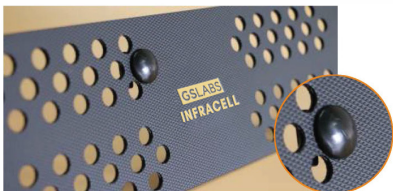

## 1. ECOLOCK

Approximately **42 sets of EcoLock** per panel (Infracell 50 & 75 8x34 cells)

### ANCHOR HEAD

Approximately **15 pcs of Anchors** per panel (Infracell 50 & 75 8x34 cells)

We can supply the plastic anchor head, with locally sourced steels [we don't supply steel rebar] to create an anchoring system.