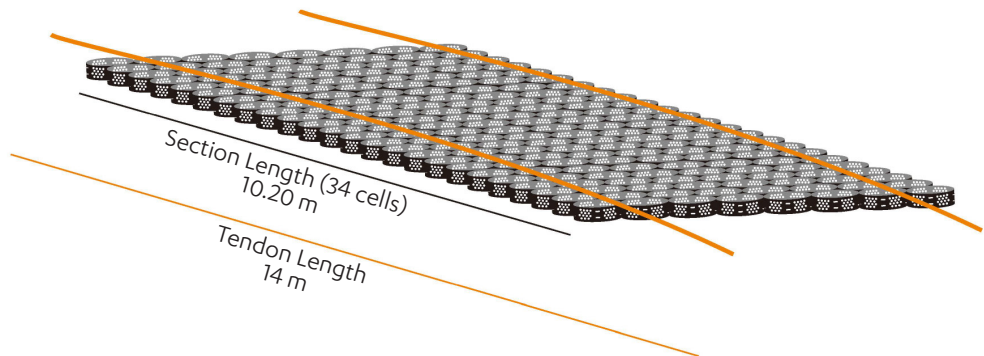

### ANCHOR HEAD

Approximately **15 pcs of Anchors** per panel (Infracell 50 & 75 8x34 cells)

We can supply the plastic anchor head, with locally sourced steels [we don't supply steel rebar] to create an anchoring system.

### 3. NYLON TENDON (IF REQUIRED)

Approximately **14m x 2 pcs of Tendon** per panel (Infracell 50 & 75 8x34 cells)

\* Quantity of accessories are recommended for reference only, you can add or reduce quantities considering on-hand project situation.