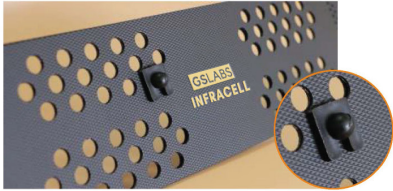

## 1. ECOLOCK

Approximately **42 sets of EcoLock** per panel (Infracell 50 & 75 8x34 cells)

### ANCHOR HEAD

Approximately **15 pcs of Anchors** per panel (Infracell 50 & 75 8x34 cells)

We can supply the plastic anchor head, with locally sourced steels [we don't supply steel rebar] to create an anchoring system.