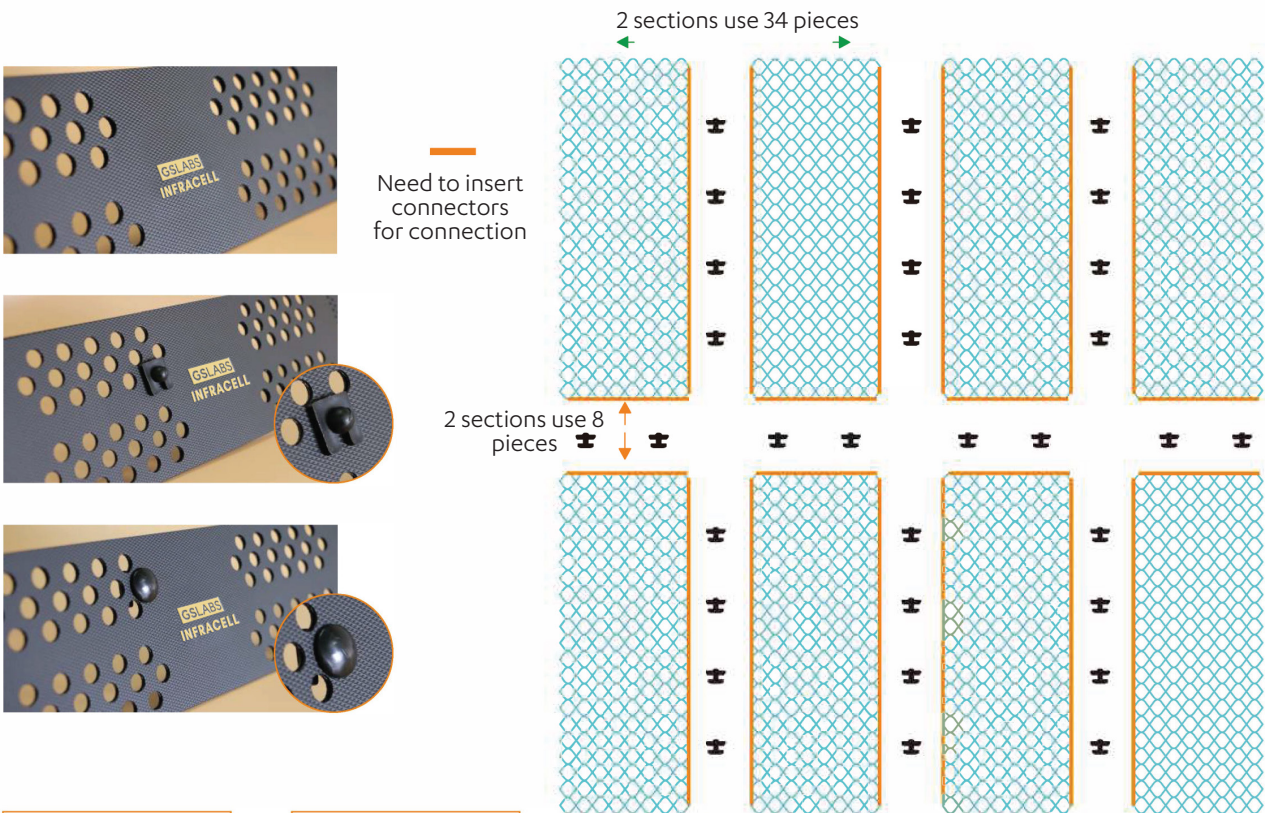

## 1. ECOLOCK

Approximately **42 sets of EcoLock** per panel (Infracell 50 & 75 8x34 cells)

### ANCHOR HEAD

Approximately **15 pcs of Anchors** per panel (Infracell 50 & 75 8x34 cells)

We can supply the plastic anchor head, with locally sourced steels [we don't supply steel rebar] to create an anchoring system.

### 3. NYLON TENDON (IF REQUIRED)

Approximately **14m x 2 pcs of Tendon** per panel (Infracell 50 & 75 8x34 cells)

\* Quantity of accessories are recommended for reference only, you can add or reduce quantities considering on-hand project situation.