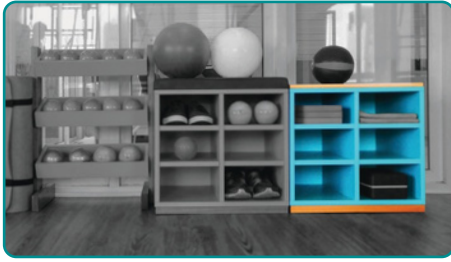

Functional Counter

One of the most versatile furniture you can have in your studio, with two compartments extended horizontally for you to use with the most diverse types of accessories.

Sideboard Counter

Dimensions:

H:42cm x W:43,5cm x D:68cm

Available in

- Turquoise ● Matte black

Dimensions::

H:52cm x W:55cm x D:42cm

Basic Shoechest

The perfect piece of furniture for your students to have more convenience when storing your shoes and belongings in general.