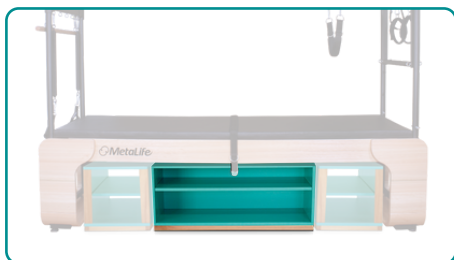

Available in

Turquoise Matte black

Dimensions:

H:42cm x W:102cm x D:34cm

Available in

Turquoise Matte black

Dimensions:

H:42cm x W:102cm x D:34cm

Functional Counter

One of the most versatile furniture you can have in your studio, with two compartments extended horizontally for you to use with the most diverse types of accessories.

Sideboard Counter

Dimensions:

H:42cm x W:43,5cm x D:68cm

Available in

- Turquoise ● Matte black

Dimensions::

H:52cm x W:55cm x D:42cm

Basic Shoechest

The perfect piece of furniture for your students to have more convenience when storing your shoes and belongings in general.