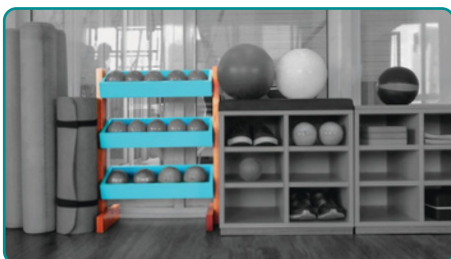

Available in

1. Turquoise ● Matte black

Dimensões:

H:71,4cm x W:56cm x D:32cm

Versatile Display

Store your Toning Balls in a display with sophisticated and practical design with three niches.