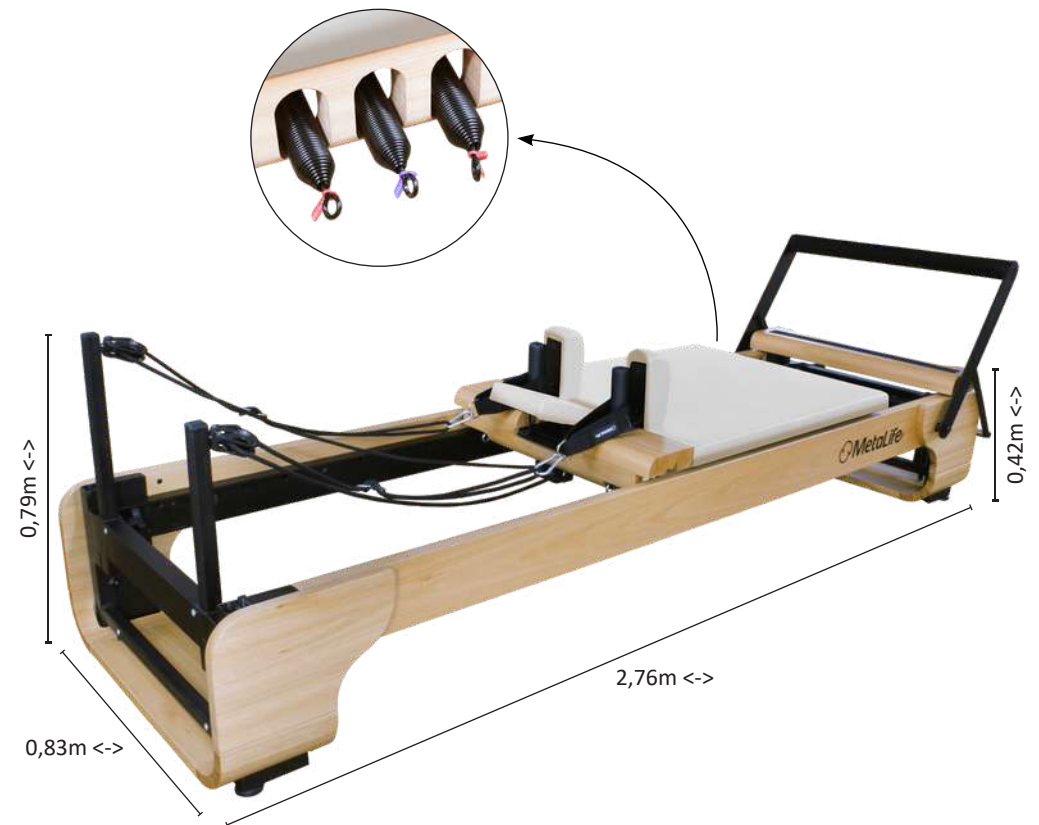

Height: 0,98 m / 3,2 ft
Width: 0,70 m / 2,29 ft
Top bar width: 0,91m/2,98 ft
Length: 1,27m / 4,16 ft

infinity

REFORMER

- 4 red springs (very strong)
- 1 blue spring (strong)
- 1 Pair of foot straps
- 1 Support handle
- 1 Pair of handle straps
- 1 Rope 5 meters

Optional:

- Cadillac trunk
- Sideboard for accessories

Total height: 2,11 m / 6,92 ft
Seat height: 0,62 m / 2,03 ft
Largura: 0,77 m / 2,52 ft
Length: 2,70 m / 8,85 ft

MetaLife

W23*eco*

LADDER BARREL

Promotes exercises to develop abdominal muscle strength, stretching and flexibility, also can be used with Cadillac or Reformer springs and Roll-down bar.

Optional:
Extension platform

Height: 0,94 m / 3,08 ft
Backrest height: 0,98 m / 3,21 ft
Width: 0,70 m / 2,29 ft
Top bar width: 0,97 m / 3,18 ft
Length: 1,38 m / 4,52 ft

 **MetaLife**

W23_{eco}

REFORMER

- 4 red springs (very strong)
- 1 blue spring (strong)
- 1 Pair of foot straps
- 1 Support handle
- 1 Pair of handle straps
- 1 Abdomen strap
- 1 Braided rope 5 meters

Optional:

- Reformer Tower
- Mat converter
- Reformer Box
- Jumping Board
- Extension Platform

Total height: 0,79 m / 2,59 ft
Seat height: 0,42 m / 1,37 ft
Width: 0,83 m / 2,72 ft
Length: 2,76 m / 9,05 ft