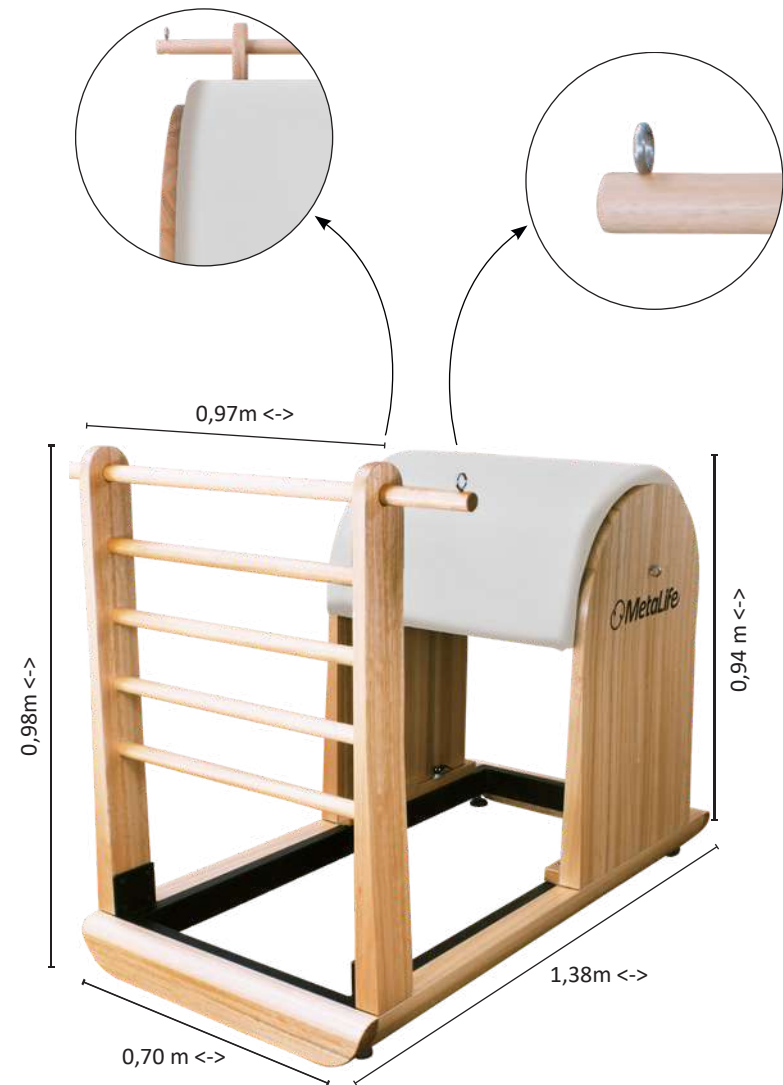

Optional:
Micro step box
Trunck Step Chair / Cadillac

Seat height: 0,62 m / 2,03 ft
Height with canes: 1,44 m / 4,72 ft
ft Width: 0,67 m / 2,19 ft
Length: 0,88 m / 2,88 ft

W23eco

CADILLAC

- 1 Pair of black springs (light)
- 1 Pair of purple springs (very strong)
- 1 Pair of yellow springs (very light)
- 1 Pair of white springs (médium)
- 2 Pairs of blue springs (strong)
- 1 Pair of fuzzy handles
- 1 Support handle
- 1 Safety handle
- 1 Pair of foot straps
- 1 Pair of handles straps
- 1 Abdomen strap
- 1 Roll-down bar
- 1 Spring Cover

Optional:

- Cadillac trunk
- Sideboard for accessories

Total height: 2,11 m / 6,92 ft
Seat height: 0,62 m / 2,03 ft
Largura: 0,77 m / 2,52 ft
Length: 2,70 m / 8,85 ft

MetaLife

W23*eco*

LADDER BARREL

Promotes exercises to develop abdominal muscle strength, stretching and flexibility, also can be used with Cadillac or Reformer springs and Roll-down bar.

Optional:
Extension platform

Height: 0,94 m / 3,08 ft
Backrest height: 0,98 m / 3,21 ft
Width: 0,70 m / 2,29 ft
Top bar width: 0,97 m / 3,18 ft
Length: 1,38 m / 4,52 ft

 **MetaLife**

W23_{eco}

REFORMER

- 4 red springs (very strong)
- 1 blue spring (strong)
- 1 Pair of foot straps
- 1 Support handle
- 1 Pair of handle straps
- 1 Abdomen strap
- 1 Braided rope 5 meters

Optional:

- Reformer Tower
- Mat converter
- Reformer Box
- Jumping Board
- Extension Platform

Total height: 0,79 m / 2,59 ft
Seat height: 0,42 m / 1,37 ft
Width: 0,83 m / 2,72 ft
Length: 2,76 m / 9,05 ft