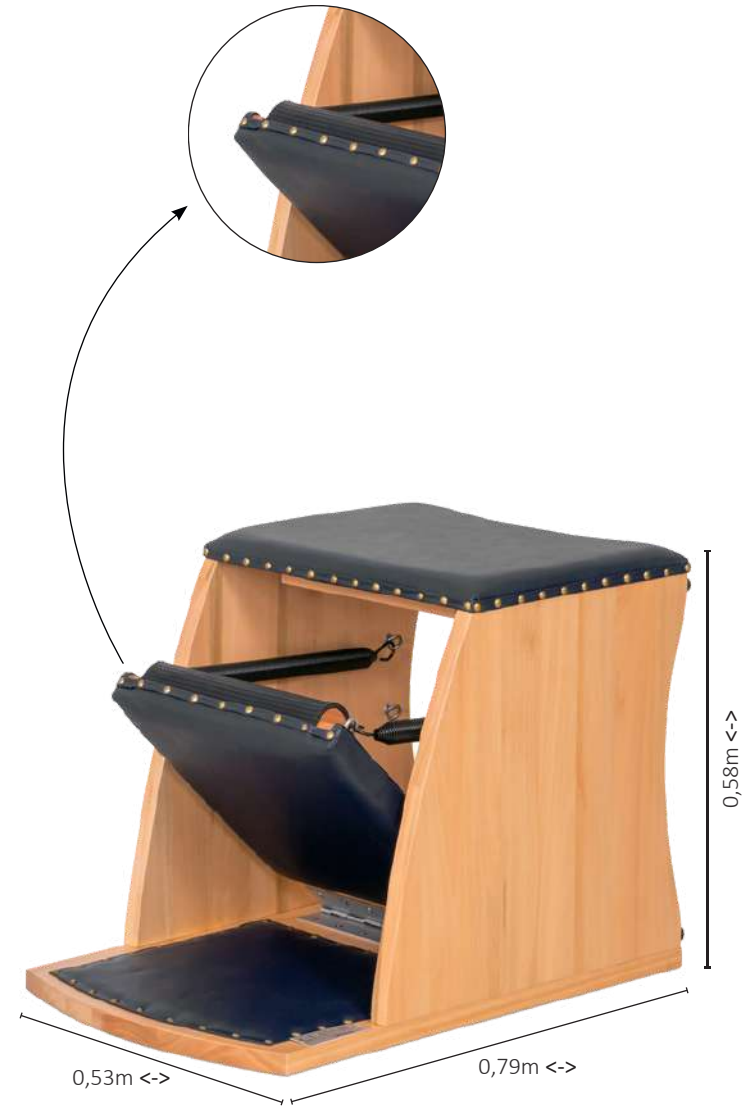

Optional:
Handle Sheepskin Cover
Jumping Board

Height: 0,37 m / 1,21 ft
Width: 0,65 m / 2,13 ft
Length: 2,18 m / 7,15 ft

CLASSIC
by MetaLife

HIGH CHAIR

- 1 Pair of springs
- 1 Pair of inox steel handles

Height: 1,63 m / 5,34 ft
Width: 0,59 m / 1,93 ft
Length: 0,81 m / 2,65 ft

CLASSIC
by MetaLife

PEDI-POLE

1 Pair of pedi-pole springs
1 Pair of leather handle

Height: 2,13 m / 6,98 ft
Width: 0,54 m / 1,77 ft
Length: 0,45 m / 1,47 ft

 MetaLife

CLASSIC
by *MetaLife*

ARM CHAIR

Arm Chair's main function is to work shoulder, arm, trapezius, neck, upper torso and breastplate.

- 1 Pair of pedi-pole springs
- 1 Pair of leather handle

Height: 0,84 m / 2,75 ft
Width: 0,39 m / 1,27 ft
Length: 1,01 m / 3,31 ft

CLASSIC
by MetaLife

WUNDA CHAIR

3 Levels with adjustment of tension
1 Pair of springs

Height: 0,58 m / 1,90 ft
Width: 0,53 m / 1,73 ft
Length: 0,79 m / 2,59 ft.

Linha
infinity

CLASSIC
by MetaLife

W23*eco*

 **MetaLife**