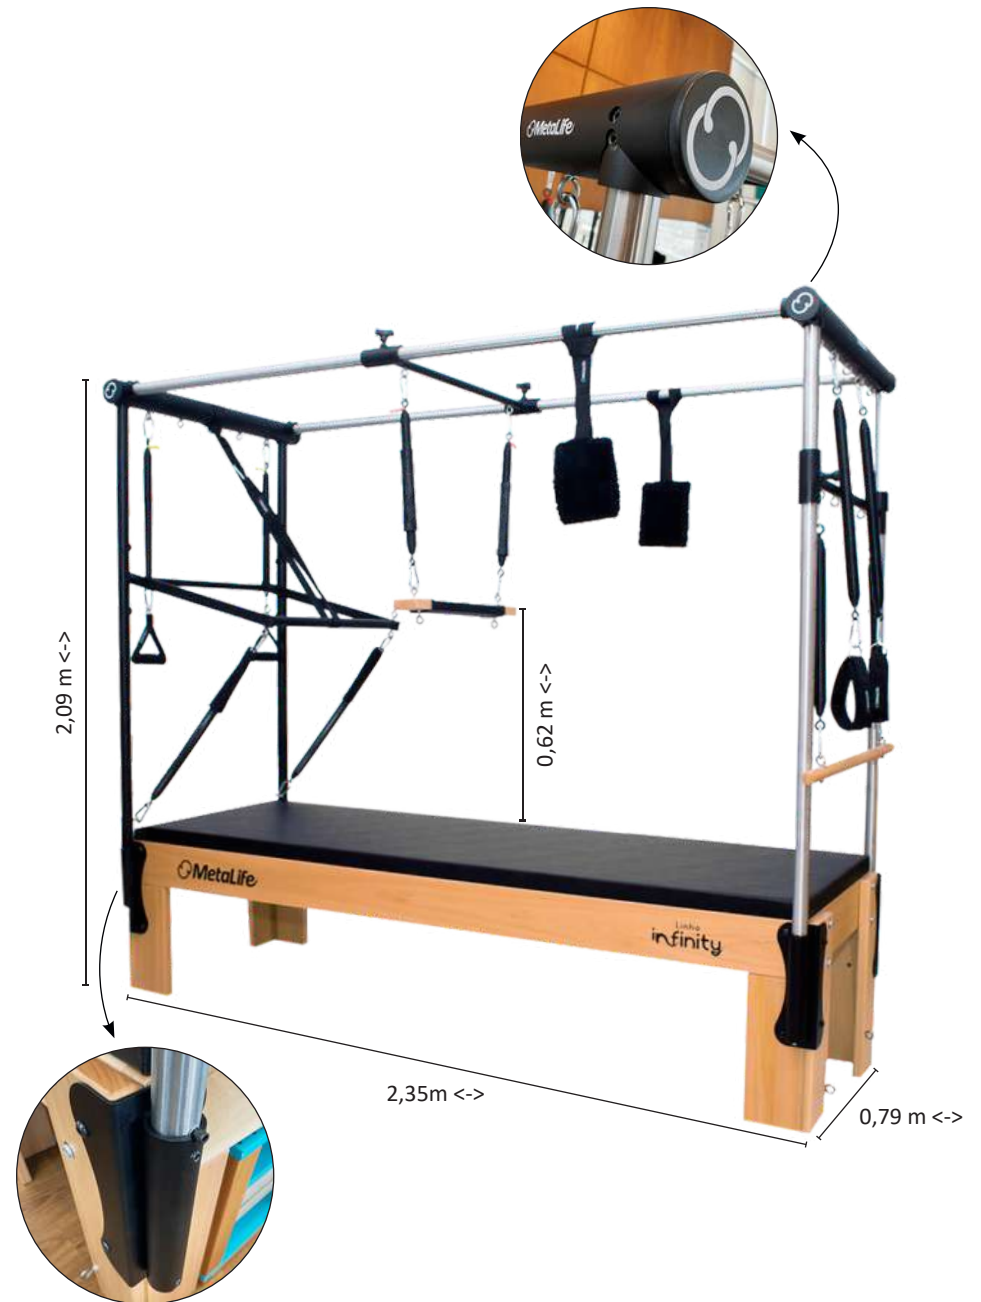

Optional:

Cadillac trunk

Sideboard for accessories

Total height: 2,09 m / 6,85 ft

Seat height: 0,62 m / 2,03 ft

Width: 0,79 m / 2,59 ft

Length: 2,35 m / 7,70 ft

MetaLife

infinity

LADDER BARREL

Promotes exercises to develop abdominal muscle strength, stretching and flexibility, also can be used with Cadillac or Reformer springs and Roll-down bar.

Optional:
Extension platform

Height: 0,98 m / 3,2 ft
Width: 0,70 m / 2,29 ft
Top bar width: 0,91m/2,98 ft
Length: 1,27m / 4,16 ft

infinity

REFORMER

- 4 red springs (very strong)
- 1 blue spring (strong)
- 1 Pair of foot straps
- 1 Support handle
- 1 Pair of handle straps
- 1 Rope 5 meters

Optional:

- Cadillac trunk
- Sideboard for accessories

Total height: 2,11 m / 6,92 ft
Seat height: 0,62 m / 2,03 ft
Largura: 0,77 m / 2,52 ft
Length: 2,70 m / 8,85 ft

MetaLife

W23*eco*

LADDER BARREL

Promotes exercises to develop abdominal muscle strength, stretching and flexibility, also can be used with Cadillac or Reformer springs and Roll-down bar.