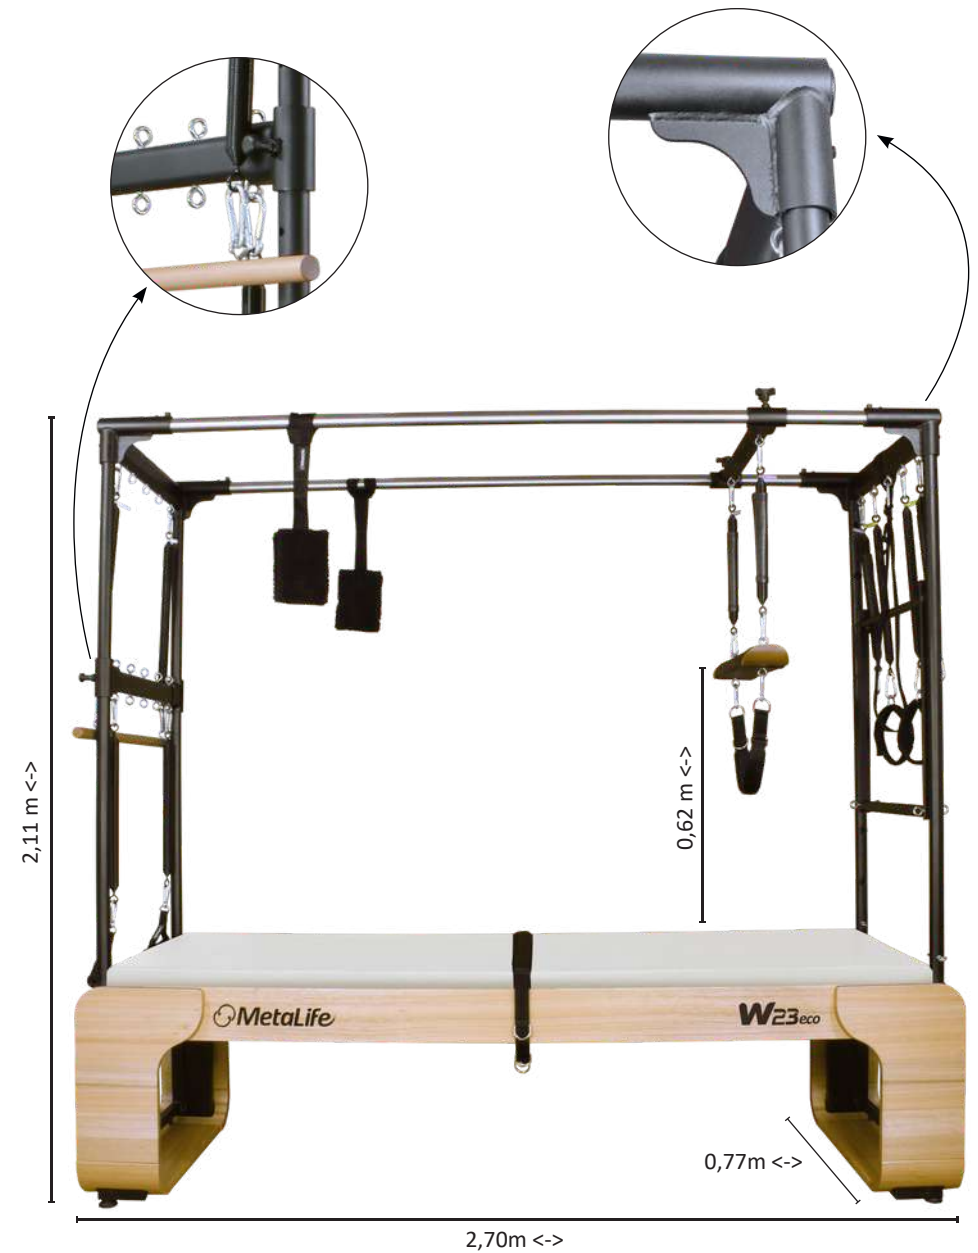

Optional:

Cadillac trunk

Sideboard for accessories

Total height: 2,09 m / 6,85 ft

Seat height: 0,62 m / 2,03 ft

Width: 0,79 m / 2,59 ft

Length: 2,35 m / 7,70 ft

MetaLife

Optional:
Micro step box
Trunck Step Chair / Cadillac

Seat height: 0,62 m / 2,03 ft
Height with canes: 1,44 m / 4,72 ft
ft Width: 0,67 m / 2,19 ft
Length: 0,88 m / 2,88 ft

W23eco

CADILLAC

- 1 Pair of black springs (light)
- 1 Pair of purple springs (very strong)
- 1 Pair of yellow springs (very light)
- 1 Pair of white springs (médium)
- 2 Pairs of blue springs (strong)
- 1 Pair of fuzzy handles
- 1 Support handle
- 1 Safety handle
- 1 Pair of foot straps
- 1 Pair of handles straps
- 1 Abdomen strap
- 1 Roll-down bar
- 1 Spring Cover

Optional:

- Cadillac trunk
- Sideboard for accessories

Total height: 2,11 m / 6,92 ft
Seat height: 0,62 m / 2,03 ft
Largura: 0,77 m / 2,52 ft
Length: 2,70 m / 8,85 ft

MetaLife

W23*eco*

LADDER BARREL

Promotes exercises to develop abdominal muscle strength, stretching and flexibility, also can be used with Cadillac or Reformer springs and Roll-down bar.

Optional:
Extension platform

Height: 0,94 m / 3,08 ft
Backrest height: 0,98 m / 3,21 ft
Width: 0,70 m / 2,29 ft
Top bar width: 0,97 m / 3,18 ft
Length: 1,38 m / 4,52 ft

 **MetaLife**

W23_{eco}

REFORMER

- 4 red springs (very strong)
- 1 blue spring (strong)
- 1 Pair of foot straps
- 1 Support handle
- 1 Pair of handle straps
- 1 Abdomen strap
- 1 Braided rope 5 meters