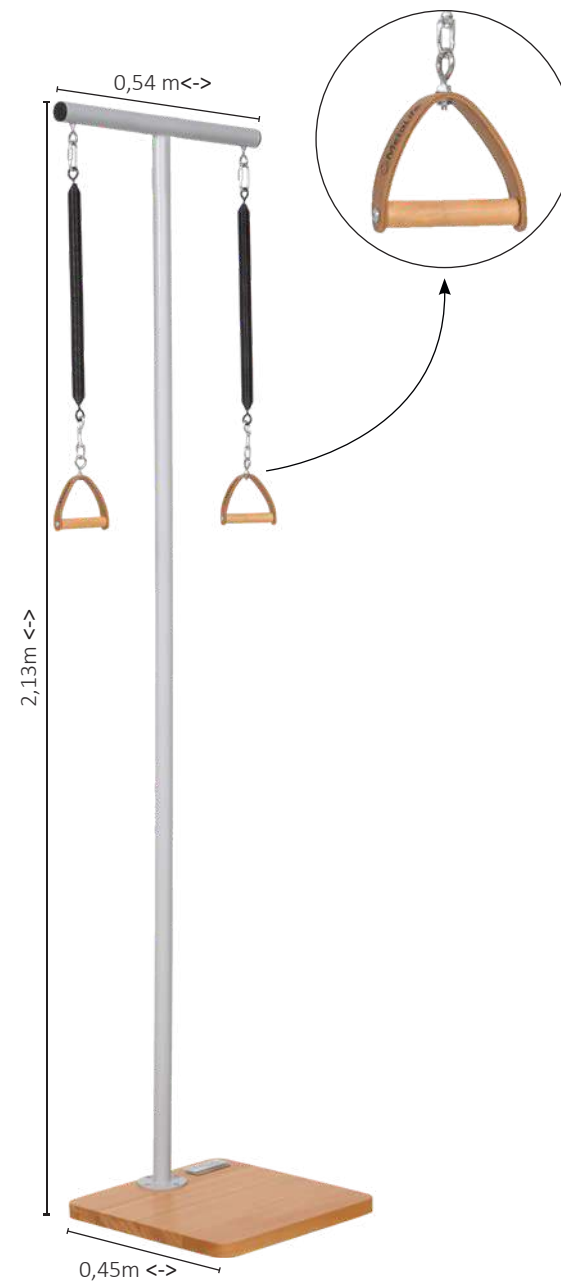

Optional:
Extension platform

Height: 0,94 m / 3,08 ft
Seat height: 0,89m / 2,91 ft
Width: 0,84 m / 2,75 ft
Length: 1,05m - 1,17 m / 3,44 ft - 3,83 ft

CLASSIC
by *MetaLife*

REFORMER

- 4 Reformer Box
- 1 Stick
- 1 Pair leather handles
- 4 Springs
- 1 Pair of extension strap
- 1 Pair of footwork strap
- 1 Pair of rubber pad

Optional:
Handle Sheepskin Cover
Jumping Board

Height: 0,37 m / 1,21 ft
Width: 0,65 m / 2,13 ft
Length: 2,18 m / 7,15 ft

CLASSIC
by MetaLife

HIGH CHAIR

- 1 Pair of springs
- 1 Pair of inox steel handles

Height: 1,63 m / 5,34 ft
Width: 0,59 m / 1,93 ft
Length: 0,81 m / 2,65 ft

CLASSIC
by MetaLife

PEDI-POLE

1 Pair of pedi-pole springs
1 Pair of leather handle

Height: 2,13 m / 6,98 ft
Width: 0,54 m / 1,77 ft
Length: 0,45 m / 1,47 ft

 MetaLife

CLASSIC
by *MetaLife*

ARM CHAIR

Arm Chair's main function is to work shoulder, arm, trapezius, neck, upper torso and breastplate.

- 1 Pair of pedi-pole springs
- 1 Pair of leather handle

Height: 0,84 m / 2,75 ft
Width: 0,39 m / 1,27 ft
Length: 1,01 m / 3,31 ft

CLASSIC
by MetaLife

WUNDA CHAIR

3 Levels with adjustment of tension
1 Pair of springs