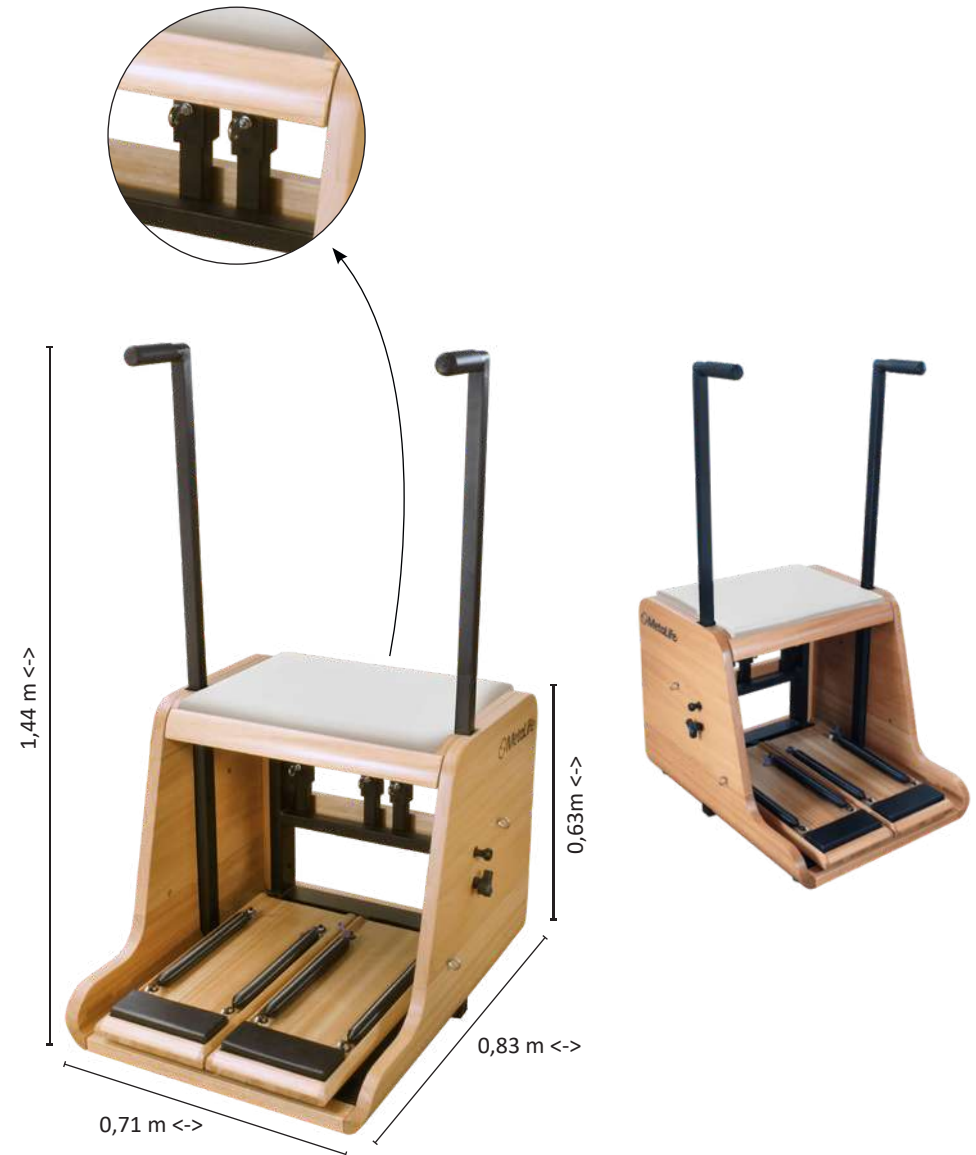

Optional:

- Reformer Tower
- Mat converter
- Reformer Box
- Jumping Board
- Extension Platform

Total height: 0,79 m / 2,59 ft
Seat height: 0,42 m / 1,37 ft
Width: 0,83 m / 2,72 ft
Length: 2,76 m / 9,05 ft

 **MetaLife**

W23*eco*

STEP CHAIR

- 1 Pair of sticks
- 1 Pair of red springs (very strong)
- 2 Pairs of blue springs (strong)

Optional:
Micro step box
Trunck Step Chair / Cadillac

Seat height: 0,63 m / 2,06 ft
Height with canes: 1,44 m / 4,72 ft
Width: 0,71 m / 2,32 ft
Length: 0,83 m / 2,72 ft

CLASSIC
by MetaLife

CADILLAC

- 1 Pair of roll-down springs
- 1 Pair of arm springs
- 1 Pair of leg springs
- 1 Pair of trapeze springs
- 3 push-through springs
- 1 Pair of fuzzy handles
- 1 Pair of loop 9" handles
- 1 Trapeze handle
- 1 Footworl handle
- 1 Pair of leather handles
- 1 Belly Strap
- 1 Pair of security chain
- 1 Rest chain for push-through bar
- 1 Kuna Board

Optional:

- Airplane board
- Handles Sheepskin Cover

Height: 2,09 m / 6,85 ft
Width: 0,65 m / 2,13 ft
Length: 2,19 m / 7,18 ft

CLASSIC
by MetaLife

LADDER BARREL

Promotes exercises to develop abdominal muscle strength, stretching and flexibility, also can be used with Cadillac or Reformer springs and Roll-down bar.