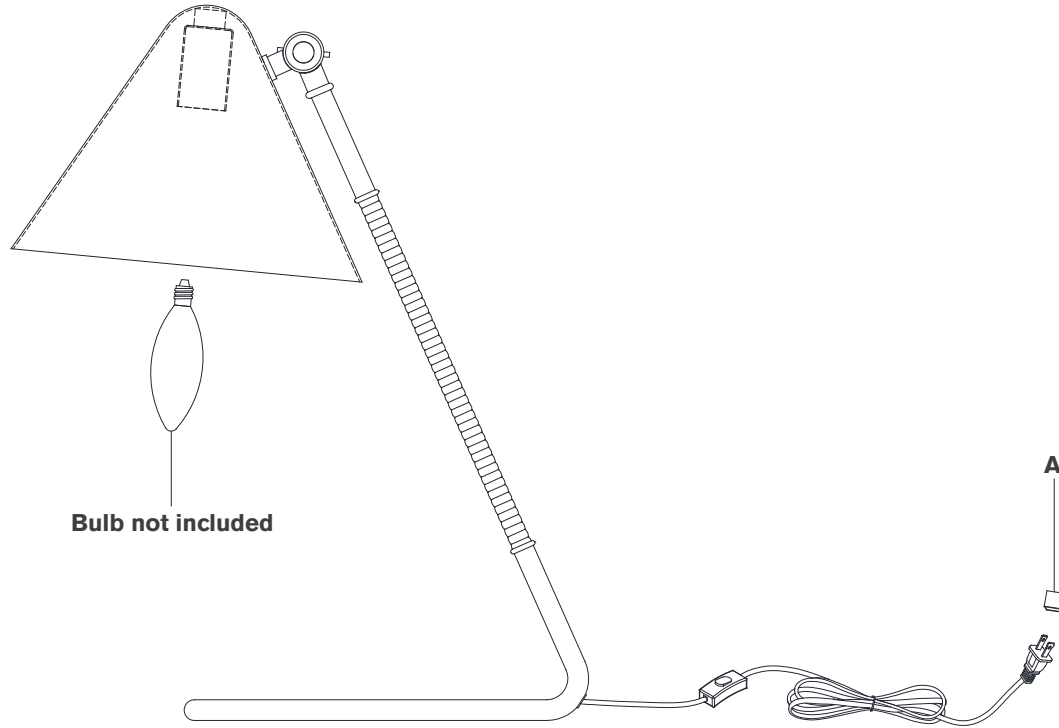

## ASSEMBLY INSTRUCTIONS

## Laken Small Desk Lamp

Item # AL3020

### NOTICE:

This light fixture should be installed in accordance with all applicable, local installation codes, and by a person familiar with the construction and operation of it, as well as the hazards involved. Inspect item and contents carefully. If any damage or defect is found, do not install. Retain all packaging material until installation is complete and approved.

1. Carefully remove all parts from the box. Place on a clean, soft surface.
2. Install light bulb into the socket.
3. Remove protective cover **(A)** from plug.
4. Plug into electrical outlet and test the fixture.