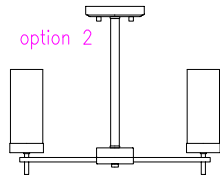

Zire Collection (903) Replacement Parts

3190303-05
3190303-778
3190303-962

option 2

3190305-05
3190305-778
3190305-962

3190309-05
3190309-778
3190309-962

6190301-05
6190301-778
6190301-962

6590301-05
6590301-778
6590301-962

6690305-05
6690305-778
6690305-962

4190301-05
4190301-778
4190301-962

4490302-05
4490302-778
4490302-962

4490303-05
4490303-778
4490303-962

4490304-05
4490304-778
4490304-962