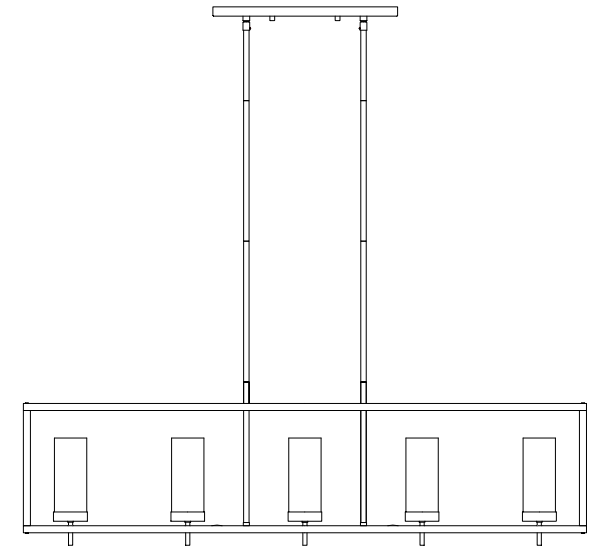

4190301-05
4190301-778
4190301-962

4490302-05
4490302-778
4490302-962

4490303-05
4490303-778
4490303-962

4490304-05
4490304-778
4490304-962