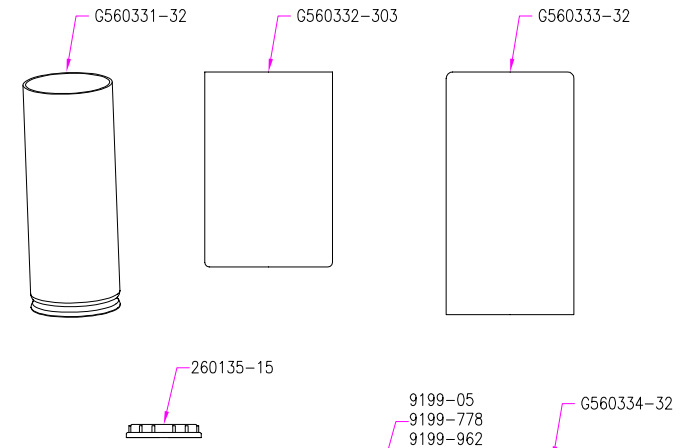

6690305-05
6690305-778
6690305-962

4190301-05
4190301-778
4190301-962

4490302-05
4490302-778
4490302-962

4490303-05
4490303-778
4490303-962

4490304-05
4490304-778
4490304-962

Zire Collection (903) Replacement Parts

All New Replacement Parts:

Part Number	Description	Used On
903CK1-XXX	Canopy Kit, Including Canopy,Mtg bar,RTN,Hex nut(2) and Screw collar	3190305,3190309
903CK2-XXX	Canopy Kit, Including canopy,Mtg bar,RTN,Hex nut(2) & Screw collar	6590301
903CK3-XXX	Canopy Kit, including Special Mtg plate lock set,Finial nut(2),Canopy&Reinforcing plate,Swivel lock set and 6" stem/w RTN	6690305
903CK4-XXX	Canopy Kit, Including canopy,Mtg bar,Round Wire Nut(2) & Screw collar	3190303
903CK5-XXX	Canopy Kit, Including canopy,Mtg bar,RTN,Colloidal Screw Hex nut(2) & Screw collar	6190301
903PB-XXX	Parts Bag, Zire collection	For Zire collection
G560331-32	Glass $\varnothing 2-3/4"$ * H7-1/8", clear	3190303,3190305,3190309,6690305
G560332-303	Glass $\varnothing 3-7/8"$ * H6",Etched white inside	4190301, 4490302, 4490303, 4490304
G560333-32	Glass $\varnothing 3-7/8"$ * H7-1/2", clear	6190301
G560334-32	Glass $\varnothing 5-7/8"$ * H10-1/4", clear	6590301
260135-15	Metal Socket Ring, threads to match medium base socket, white	4190301,4490302,4490303,4490304
9103-XXX	Standard chain,6FT	3190305,3190309
9103-XXX	Standard chain,3FT	3190303
9122-XXX	Link & loop	6590301
9199-XXX	Accessory 12" Stem	6590301,6690305
260135-15	Metal Socket Ring, threads to match medium base socket, white	4190301, 4490302, 4490303, 4490304