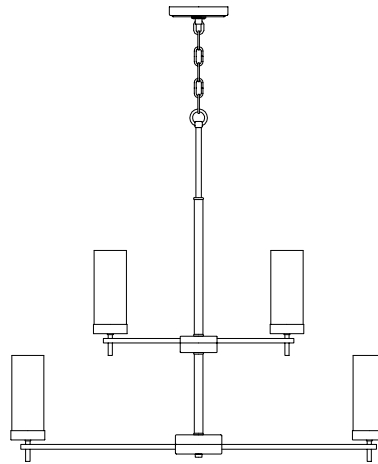

Zire Collection (903) Replacement Parts

3190303-05
3190303-778
3190303-962

option 2

3190305-05
3190305-778
3190305-962

3190309-05
3190309-778
3190309-962

6190301-05
6190301-778
6190301-962

6590301-05
6590301-778
6590301-962

All New Replacement Parts:

Part Number	Description	Used On
903CK1-XXX	Canopy Kit, Including Canopy,Mtg bar,RTN,Hex nut(2) and Screw collar	3190305,3190309
903CK2-XXX	Canopy Kit, Including canopy,Mtg bar,RTN,Hex nut(2) & Screw collar	6590301
903CK3-XXX	Canopy Kit, including Special Mtg plate lock set,Finial nut(2),Canopy&Reinforcing plate,Swivel lock set and 6" stem/w RTN	6690305
903CK4-XXX	Canopy Kit, Including canopy,Mtg bar,Round Wire Nut(2) & Screw collar	3190303
903CK5-XXX	Canopy Kit, Including canopy,Mtg bar,RTN,Colloidal Screw Hex nut(2) & Screw collar	6190301
903PB-XXX	Parts Bag, Zire collection	For Zire collection
G560331-32	Glass $\varnothing 2-3/4"$ * H7-1/8", clear	3190303,3190305,3190309,6690305
G560332-303	Glass $\varnothing 3-7/8"$ * H6",Etched white inside	4190301, 4490302, 4490303, 4490304
G560333-32	Glass $\varnothing 3-7/8"$ * H7-1/2", clear	6190301
G560334-32	Glass $\varnothing 5-7/8"$ * H10-1/4", clear	6590301
260135-15	Metal Socket Ring, threads to match medium base socket, white	4190301,4490302,4490303,4490304
9103-XXX	Standard chain,6FT	3190305,3190309
9103-XXX	Standard chain,3FT	3190303
9122-XXX	Link & loop	6590301
9199-XXX	Accessory 12" Stem	6590301,6690305
260135-15	Metal Socket Ring, threads to match medium base socket, white	4190301, 4490302, 4490303, 4490304

Part number & detail: