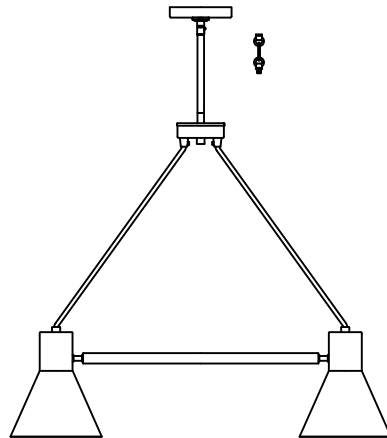

Towner Collection (413) Replacement Parts

3141303-848
3141303-962

3141305-848
3141305-962

3141307-848
3141307-962

6141301-848
6141301-962

All New Replacement Parts:

Part Number	Description	Used On
413CK-xxx	Canopy Kit, including Mtg bar,RTN,Hex nut(2),Canopy,Screw collar set,Swivel and 6" Stem/w RTN	3141303,3141305,3141307
413PB-xxx	Hardware Bag,For Towner collection	For Towner collection
9122-xxx	Link and loop	3141303,3141305,3141307
9199-xxx	Accessory stem 12"	3141303,3141305,3141307