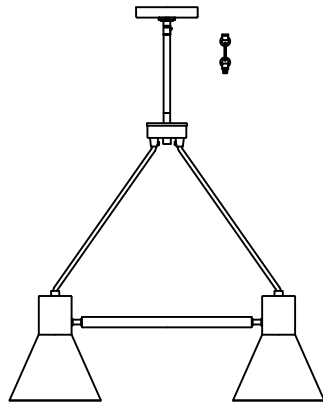

Towner Collection (413) Replacement Parts

3141303-848
3141303-962

3141305-848
3141305-962

3141307-848
3141307-962

6141301-848
6141301-962

All New Replacement Parts:

Part Number	Description	Used On
413CK-xxx	Canopy Kit, including Mtg bar,RTN,Hex nut(2),Canopy,Screw collar set,Swivel and 6" Stem/w RTN	3141303,3141305,3141307
413PB-xxx	Hardware Bag,For Towner collection	For Towner collection
9122-xxx	Link and loop	3141303,3141305,3141307
9199-xxx	Accessory stem 12"	3141303,3141305,3141307