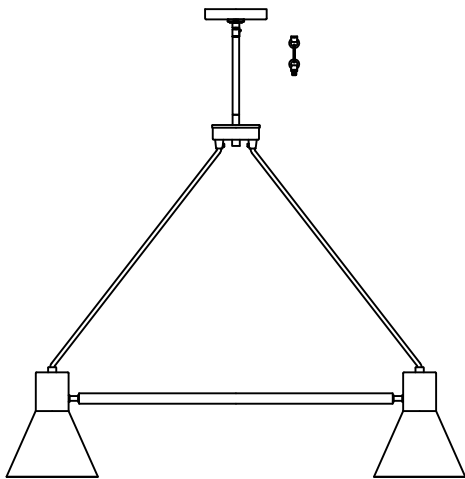

Towner Collection (413) Replacement Parts

3141303-848
3141303-962

3141305-848
3141305-962

3141307-848
3141307-962

6141301-848
6141301-962

All New Replacement Parts:

Part Number	Description	Used On
413CK-xxx	Canopy Kit, including Mtg bar,RTN,Hex nut(2),Canopy,Screw collar set,Swivel and 6" Stem/w RTN	3141303,3141305,3141307
413PB-xxx	Hardware Bag,For Towner collection	For Towner collection
9122-xxx	Link and loop	3141303,3141305,3141307
9199-xxx	Accessory stem 12"	3141303,3141305,3141307

Part number & detail: