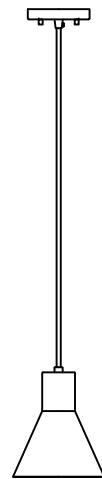

Towner Collection (413) Replacement Parts

3141303-848
3141303-962

3141305-848
3141305-962

3141307-848
3141307-962

6141301-848
6141301-962

All New Replacement Parts:

Part Number	Description	Used On
413CK-xxx	Canopy Kit, including Mtg bar,RTN,Hex nut(2),Canopy,Screw collar set,Swivel and 6" Stem/w RTN	3141303,3141305,3141307
413PB-xxx	Hardware Bag,For Towner collection	For Towner collection
9122-xxx	Link and loop	3141303,3141305,3141307
9199-xxx	Accessory stem 12"	3141303,3141305,3141307

Part number & detail: