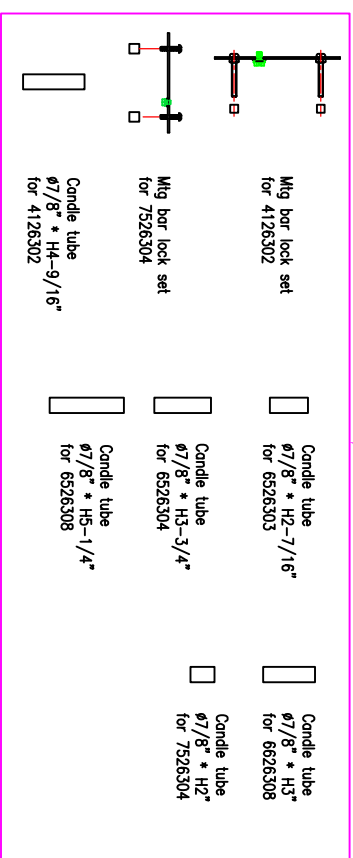

Part number & detail:

263CK1-819

263CK3-819

9199-819

9188-819

9122-819

263PB-819

Mfg bar lock set for 4126302

Candle tube ø7/8" * H2-7/16" for 6526303

Candle tube ø7/8" * H3" for 6626308

Mfg bar lock set for 7526304

Candle tube ø7/8" * H3-3/4" for 6526304

Candle tube ø7/8" * H2" for 7526304

Candle tube ø7/8" * H4-9/16" for 4126302

Candle tube ø7/8" * H5-1/4" for 6526308

GENERATION LIGHTING