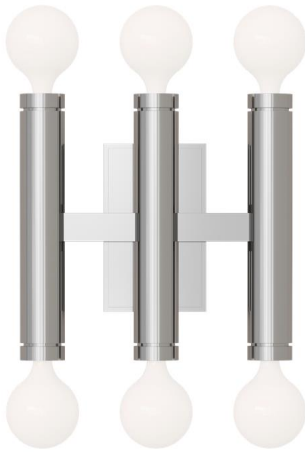

GENERATION LIGHTING

TW1146PN: Triple Sconce

Dimensions:

Width: 2 3/4"

Height: 7"

Extends: 3 1/8"

Wire: 8" (color/Black/White)

Mounting Proc.: Set Screw(s)

Connection: Mounted To Box

Bulbs:

6 - Candelabra G16-1/2 60w Max. 120v - Not included

Material List:

1 Body - Steel - Polished Nickel

Safety Listing:

Safety Listed for Damp Locations

Collection: Beckham Modern

UPC #: 014817626360

Finish: Polished Nickel (PN)

Backplate / Canopy Details:

Type	Height / Length	Width	Depth	Diameter	Outlet Box Up	Outlet Box Down
Back Plate	4 1/2	2 3/4	5/8		6 1/4	

Shipping Information: