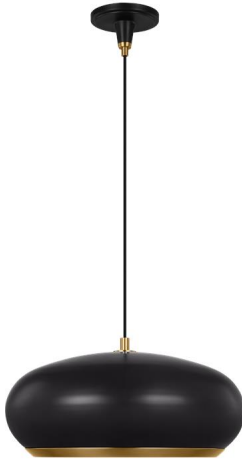

## TP1131AIBBS: Large Pendant

### Dimensions:

**Diameter:** 18"  
**Width:** 18"  
**Height:** 9 3/4"

**Overall Height:** 174"

**Wire:** 180" (color/Black Fabric Cord)

**Mounting Proc.:** Set Screw(s)

**Connection:** Mounted To Box

### Material List:

1 Body - Steel - Aged Iron

### Shade / Glass / Diffuser Details:

Part	Material	Finish	Quantity	Item Number	Length	Width	Height	Diameter	Fitter Diameter	Shade Top Length	Shade Top Width	Shade Top Diameter
Shade	Steel	Matte White	1				8 1/2	18				