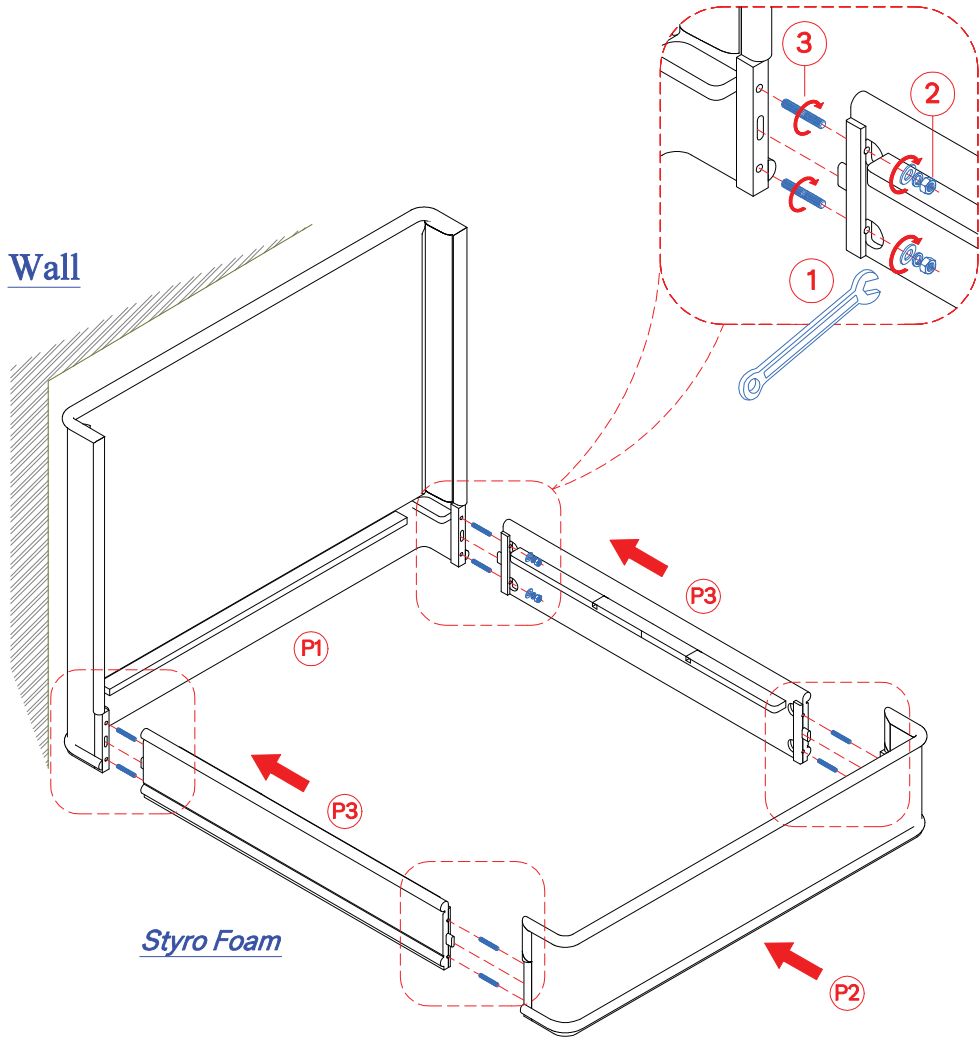

TA83011 ASSEMBLY_INSTRUCTION

Detail A :