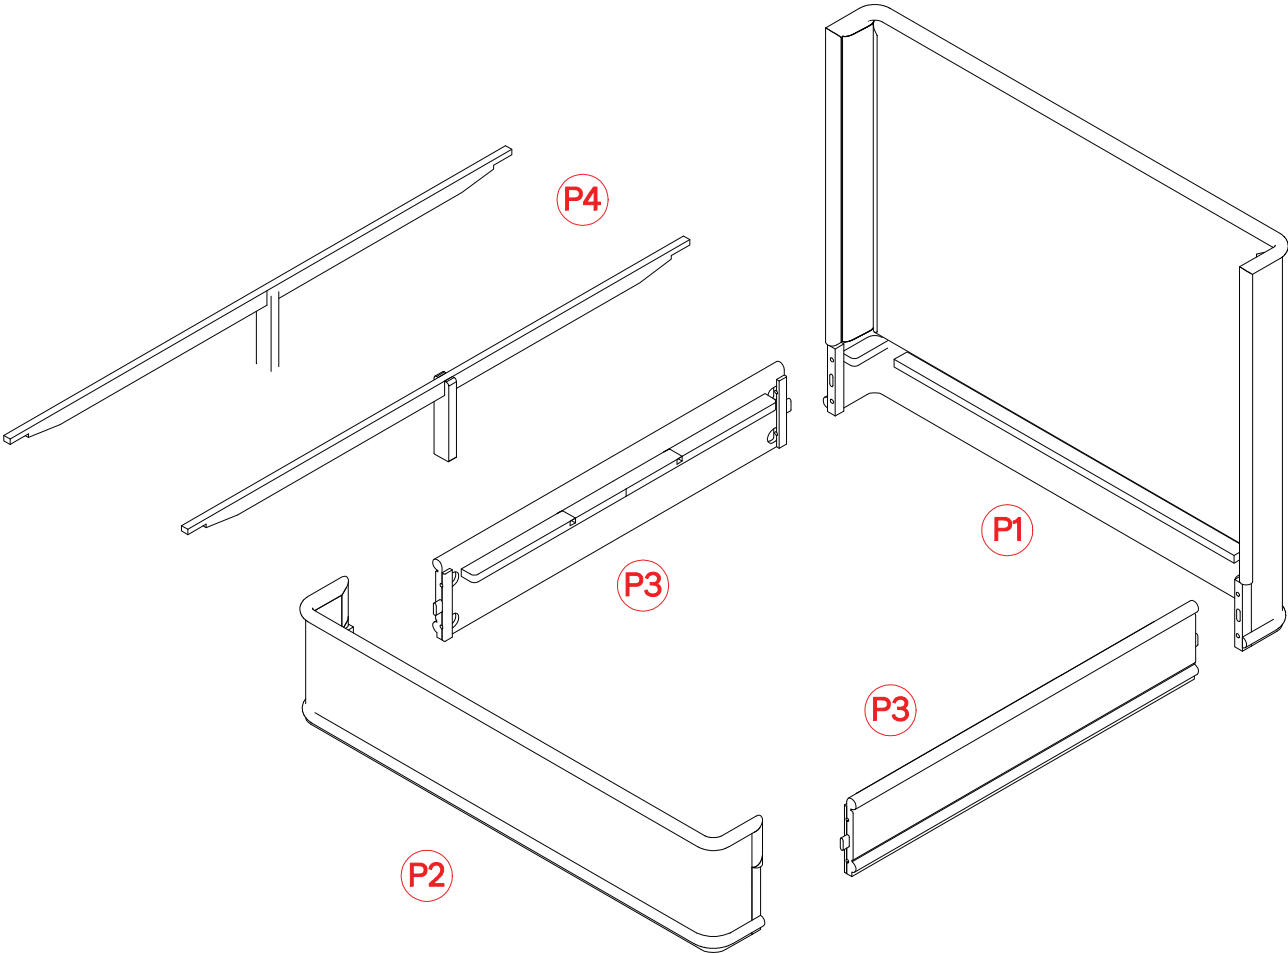

1. Steel Open Wrench (x1)

2. Fat Washers , Lock Washers , Hex Nuts (x8)

3. Steel Threaded (x8)

P1. Headboard (x1)

P2. Footboard (x1)

P3. Side Rails (x2)

P4. Center Support (x2)

# TA83011 ASSEMBLY\_INSTRUCTION