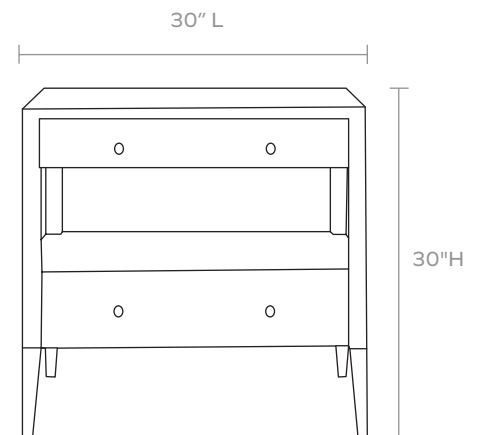

SOLARIS NIGHTSTAND

Two-drawer nightstands in double or single width. Abstract brass knobs.

MATERIAL
Brazilian Wood

DIMENSIONS
A. 18" L x 18" W x 30" H
B. 30" L x 18" W x 30" H

This item is handcrafted and may show slight variation in size from one piece to another.