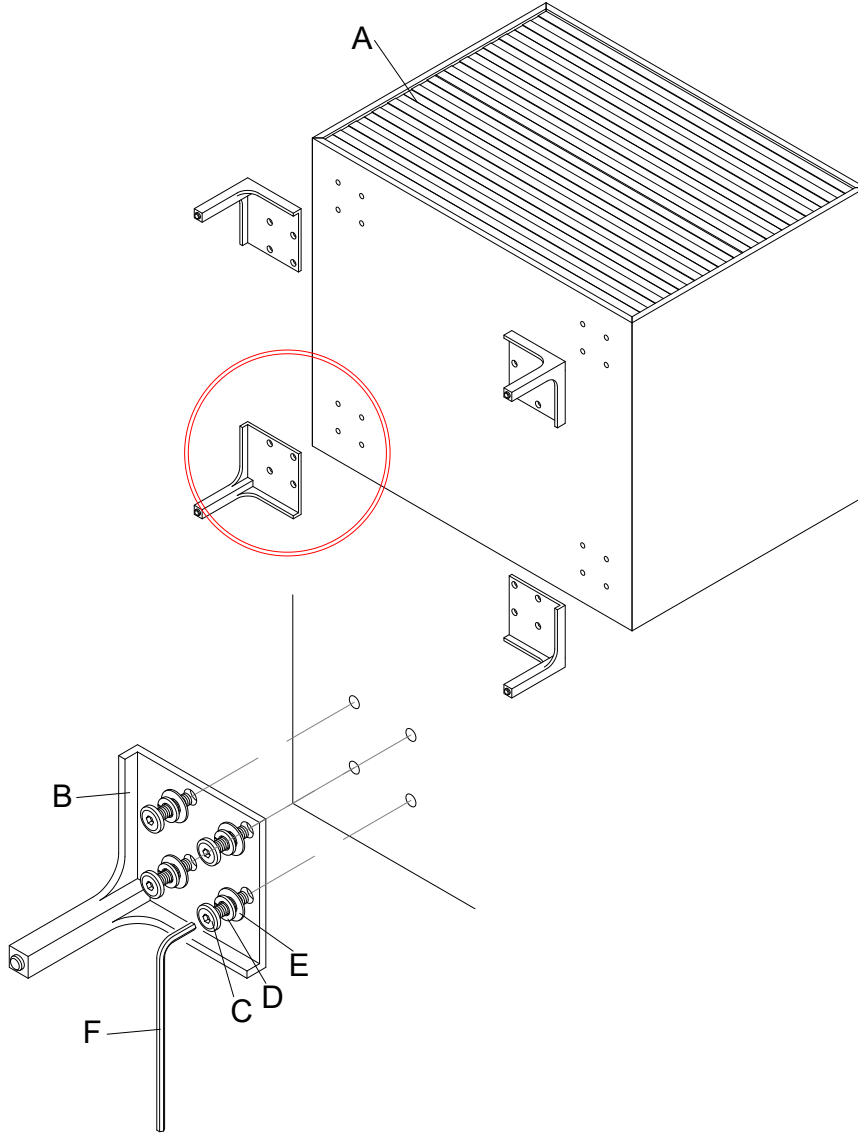

ZUMA NIGHTSTAND - CLOSED

1

A		1
B		4
C	 M8 x 25MM	16
D		16
E		16
F		1

2