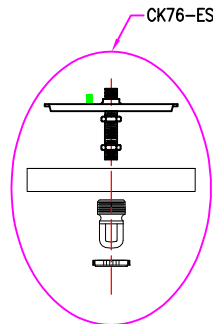

Dakota Collection (76) Replacement Parts

OL7621ES

OL7622ES

OL7623ES

All New Replacement Parts:

Part Number	Description	Used On
CK76-ES	Canopy Kit, including canopy, channel Mtg bar, RTN, hex nut(2), & screw collar	OL7631
HB76-ES	Hardware bag, for Dakota Collection	For Dakota collection
GLA76	Glass, #4 3/4" with 9 5/8" height, clear less seeded glass	OL7621
GLB76	Glass, #5 3/4" with 11 7/8" height, clear less seeded glass	OL7622
GLC76	Glass, #7 1/2" with 14 1/2" height, clear less seeded glass	OL7623, OL7627, OL7631
GLD76	Arch Glass, 13 3/8"(L) X 6 5/8"(T) X 4 1/4"(H), clear less seeded glass	OL7633
GLE76	Glass Panel, #13 3/8" with 1/8"(T), clear less seeded glass	OL7633
CHAIN-ES	Regular chain, 3FT	OL7631

Part number & detail:

OL7627ES

OL7631ES

OL7633ES

CHAIN-ES

12/15,2017 Rev: 1

GENERATION BRANDS