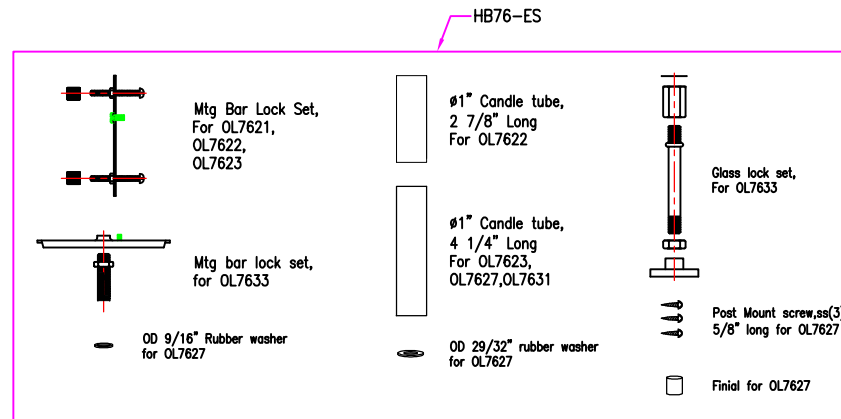

Dakota Collection (76) Replacement Parts

OL7621ES

OL7622ES

OL7623ES

All New Replacement Parts:

Part Number	Description	Used On
CK76-ES	Canopy Kit, including canopy, channel Mtg bar, RTN, hex nut(2), & screw collar	OL7631
HB76-ES	Hardware bag, for Dakota Collection	For Dakota collection
GLA76	Glass, #4 3/4" with 9 5/8" height, clear less seeded glass	OL7621
GLB76	Glass, #5 3/4" with 11 7/8" height, clear less seeded glass	OL7622
GLC76	Glass, #7 1/2" with 14 1/2" height, clear less seeded glass	OL7623, OL7627, OL7631
GLD76	Arch Glass, 13 3/8"(L) X 6 5/8"(T) X 4 1/4"(H), clear less seeded glass	OL7633
GLE76	Glass Panel, #13 3/8" with 1/8"(T), clear less seeded glass	OL7633
CHAIN-ES	Regular chain, 3FT	OL7631

Part number & detail:

OL7627ES

OL7631ES

OL7633ES

CHAIN-ES

12/15,2017 Rev: 1

GENERATION BRANDS