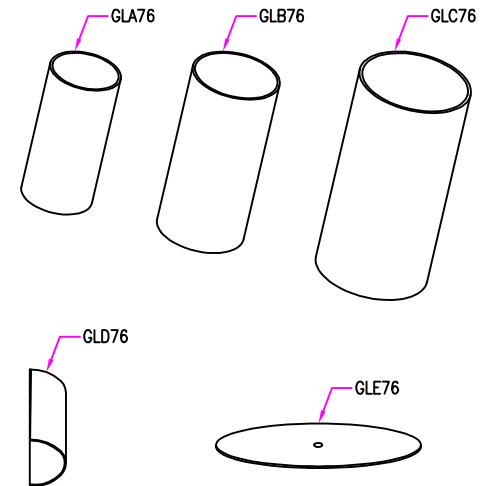

Dakota Collection (76) Replacement Parts

OL7621ES

OL7622ES

OL7623ES

All New Replacement Parts:

Part Number	Description	Used On
CK76-ES	Canopy Kit, including canopy, channel Mtg bar, RTN, hex nut(2), & screw collar	OL7631
HB76-ES	Hardware bag, for Dakota Collection	For Dakota collection
GLA76	Glass, #4 3/4" with 9 5/8" height, clear less seeded glass	OL7621
GLB76	Glass, #5 3/4" with 11 7/8" height, clear less seeded glass	OL7622
GLC76	Glass, #7 1/2" with 14 1/2" height, clear less seeded glass	OL7623, OL7627, OL7631
GLD76	Arch Glass, 13 3/8"(L) X 6 5/8"(T) X 4 1/4"(H), clear less seeded glass	OL7633
GLE76	Glass Panel, #13 3/8" with 1/8"(T), clear less seeded glass	OL7633
CHAIN-ES	Regular chain, 3FT	OL7631

Part number & detail:

OL7627ES

OL7631ES

OL7633ES

CHAIN-ES

12/15,2017 Rev: 1

GENERATION BRANDS