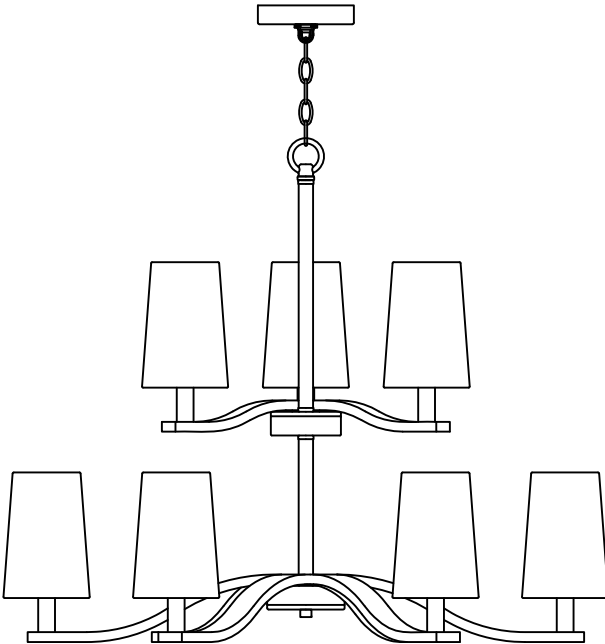

Nance Collection (280) Replacement Parts

4128001-782
4128001-962

3128003-782
3128003-962

3128005-782
3128005-962

3128009-782
3128009-962

4428002-782
4428002-962

6628003-782
6628003-962

7728002-782
7728002-962

4428003-782
4428003-962

Nance Collection (280) Replacement Parts

All New Replacement Parts:

Part Number	Description	Used On
280CK1-xxx	Canopy Kit,including canopy,mtg bar,RTN,hex nut&washer and screw collar set	3128003,3128005,3128009,7728002
280CK2-xxx	Canopy Kit,including canopy,mtg bar,RTN,hex nut&washer and screw collar set,swivel and 6" stem/w RTN	6628003
280PB-xxx	Hardware Bag, For Nance collection	For Nance Collection
S650177-929	Off White Faux Silk Fabric Shade/w Moistureproof/Moldproof,ø3 9/16"+ø4 1/2",with 6 9/16" height	3128003,3128005,3128009,4128001,4428002,4428003
G560263-619	Glass diffuser,ø10 1/4", with 3.0mm thickness	6628003,7728002
9122-xxx	Link and loop	6628003
9100-xxx	Standard chain,6FT	3128003,3128005,3128009,7728002
9199-xxx	Accessory stem 12"	6628003