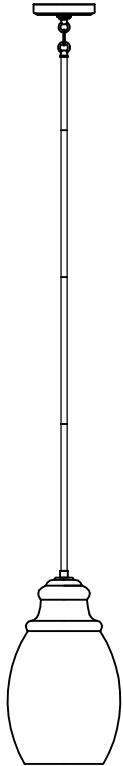

Marino Collection (SG18-030-04) Replacement Parts

P1484SN
P1484CH
P1484ORB

All New Replacement Parts:

Part Number	Description	Used On
CK030-04-XXX	Canopy Kit, Including Canopy, Mtg bar,RTN,Hex nut(2) and Screw collar set	P1484
HB030-04-XXX	Hardware bag, for Marino collection	P1484
GL030-04	Glass,Ø9 1/4" with 14 3/4" height, Clear	P1484
STEMKIT-12-XXX	Accessory stem kit including Ø1/2" X 12"(3pcs) & Ø1/2" X 6"(1pc)	P1484

Part number & detail: