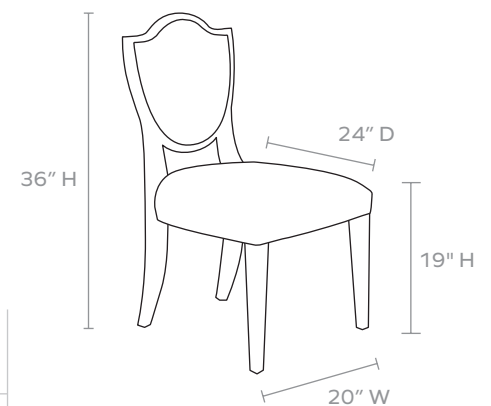

FABRIC WIDTH	FABRIC REPEAT						
	Plain < 1"	1" - 6"	7" - 14"	15" - 20"	21" - 27"	28" - 36"	Full Width Centered
54"	0%	15%	30%	35%	40%	45%	100%