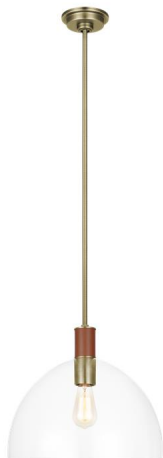

GENERATION LIGHTING

LP1061TWBCG: Large Pendant

Dimensions:

Diameter:	15"	Overall Height:	63 1/4"
Width:	15"	Wire:	180" (color/Clear Silver)
Height:	14"	Mounting Proc.:	Screw Collar - Stem
		Connection:	Mounted To Box

Bulbs:

1 - Medium A19 75w Max. 120v - Not included

Features:

- This product may be mounted on a sloped ceiling
- Easily converts to LED with optional replacement lamps
- Meets Title 24 energy efficiency standards
- Title 24 compliant if used with Joint Appendix (JA8) approved light bulbs listed in the California Energy Commission Appliance database.

Material List:

1 Body - Steel - Time Worn Brass
 1 Accents - Leather - Saddle Leather
 4 12" Stem - Steel - Time Worn Brass
 1 6" Stem - Steel - Time Worn Brass

Safety Listing:

Safety Listed for Damp Locations
 Safety Listed for Damp Locations

Collection: Hadley

Damp Rated

UPC #:014817621334

Finish: Time Worn Brass (TWB)

Shade / Glass / Diffuser Details:

Part	Material	Finish	Quantity	Item Number	Length	Width	Height	Diameter	Fitter Diameter	Shade Top Length	Shade Top Width	Shade Top Diameter
Shade	Glass	Clear	1				10	15				