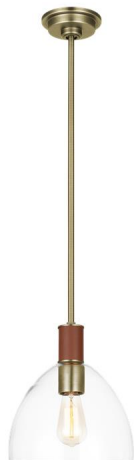

## LP1041TWBCG: Small Pendant

### Dimensions:

<b>Diameter:</b>	10"	<b>Overall Height:</b>	63 1/4"
<b>Width:</b>	10"	<b>Wire:</b>	180" (color/Clear Silver)
<b>Height:</b>	11 5/8"	<b>Mounting Proc.:</b>	Screw Collar - Chain
		<b>Connection:</b>	Mounted To Box

### Features:

- This product may be mounted on a sloped ceiling
- Easily converts to LED with optional replacement lamps
- Meets Title 24 energy efficiency standards
- Title 24 compliant if used with Joint Appendix (JA8) approved light bulbs listed in the California Energy Commission Appliance database.

### Material List:

1 Body - Steel - Time Worn Brass  
 1 Accents - Leather - Saddle Leather  
 4 12" Stem - Steel - Time Worn Brass  
 1 6" Stem - Steel - Time Worn Brass