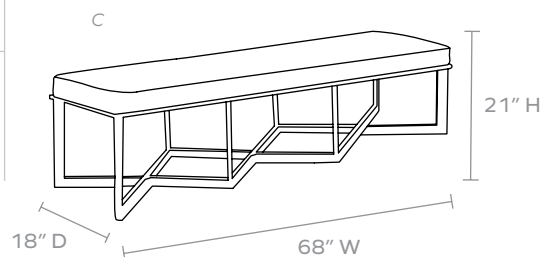

LEX

Translucent acrylic bench in three sizes.

BASE MATERIAL

Acrylic

DIMENSIONS

- A. 24"W x 18"D x 21"H
- B. 52"W x 18"D x 21"H
- C. 68"W x 18"D x 21"H

UPHOLSTERY INFORMATION

Types of Fabric: Can be upholstered with our fabric/leather options or COM/COL.

MADE GOODS FABRIC

Solid:

- A. Requires 1 Yard
- B. Requires 2 Yards
- C. Requires 3 Yards

COM YARDAGE REQUIREMENT

Solid:

- A. Requires 1 Yard
- B. Requires 2 Yards
- C. Requires 3 Yards

Pattern: Yardage amount may vary depending on pattern orientation and pattern repeat. Please call for quote.

This item is handcrafted and may show slight variation in size from one piece to another.

BASE FINISHES

Clear

FABRIC WIDTH

FABRIC REPEAT

FABRIC WIDTH	FABRIC REPEAT						
54"	Plain < 1"	1" - 6"	7" - 14"	15" - 20"	21" - 27"	28" - 36"	Full Width Centered
	0%	15%	30%	35%	40%	45%	100%