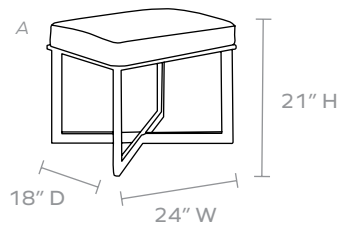

LEX

Translucent acrylic bench in three sizes.

BASE MATERIAL

Acrylic

DIMENSIONS

- A. 24"W x 18"D x 21"H
- B. 52"W x 18"D x 21"H
- C. 68"W x 18"D x 21"H

UPHOLSTERY INFORMATION

Types of Fabric: Can be upholstered with our fabric/leather options or COM/COL.

This item is handcrafted and may show slight variation in size from one piece to another.

BASE FINISHES

Clear

FABRIC WIDTH

FABRIC REPEAT

FABRIC WIDTH	FABRIC REPEAT						
54"	Plain < 1"	1" - 6"	7" - 14"	15" - 20"	21" - 27"	28" - 36"	Full Width Centered
	0%	15%	30%	35%	40%	45%	100%