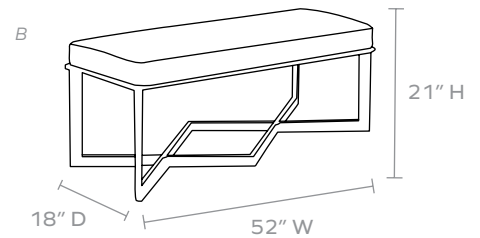

LEX

Translucent acrylic bench in three sizes.

BASE MATERIAL

Acrylic

DIMENSIONS

- A. 24"W x 18"D x 21"H
- B. 52"W x 18"D x 21"H
- C. 68"W x 18"D x 21"H

UPHOLSTERY INFORMATION

Types of Fabric: Can be upholstered with our fabric/leather options or COM/COL.

MADE GOODS FABRIC

Solid:

- A. Requires 1 Yard
- B. Requires 2 Yards
- C. Requires 3 Yards

COM YARDAGE REQUIREMENT

Solid:

- A. Requires 1 Yard
- B. Requires 2 Yards
- C. Requires 3 Yards

Pattern: Yardage amount may vary depending on pattern orientation and pattern repeat. Please call for quote.

This item is handcrafted and may show slight variation in size from one piece to another.

BASE FINISHES

Clear

FABRIC WIDTH

FABRIC REPEAT

FABRIC WIDTH	FABRIC REPEAT						
54"	Plain < 1"	1" - 6"	7" - 14"	15" - 20"	21" - 27"	28" - 36"	Full Width Centered
	0%	15%	30%	35%	40%	45%	100%